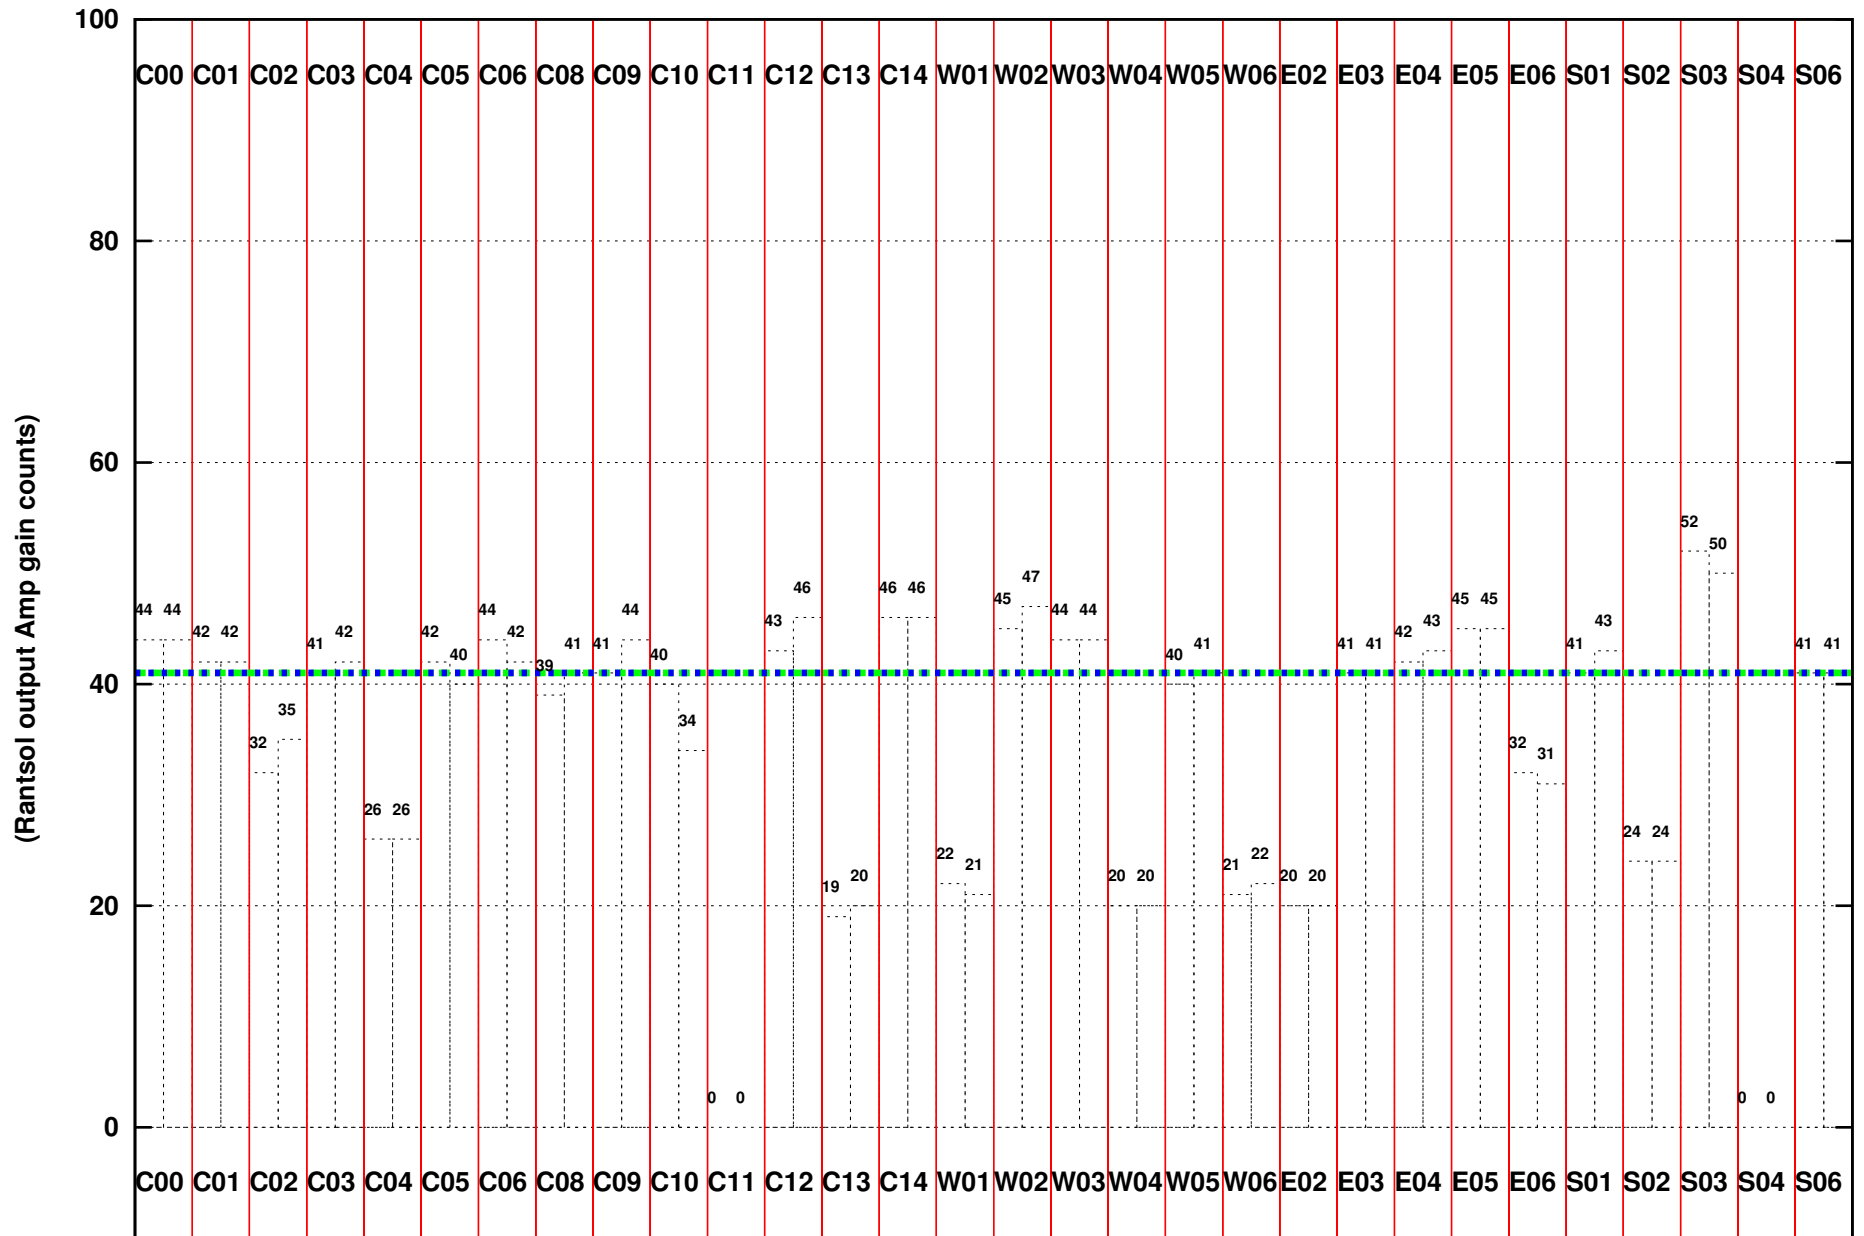

FRINGE STATUS (Rf:591.000,591.000 MHz., LO1:540.000,540.000 MHz., LO4/5:149.000,156.000 MHz.)

( File:/gsbifdata/17sep/26\_056\_17sep2014.lta, scan:0, chan:80, Src:3C147, Date:17Sep2014 01:32:01)