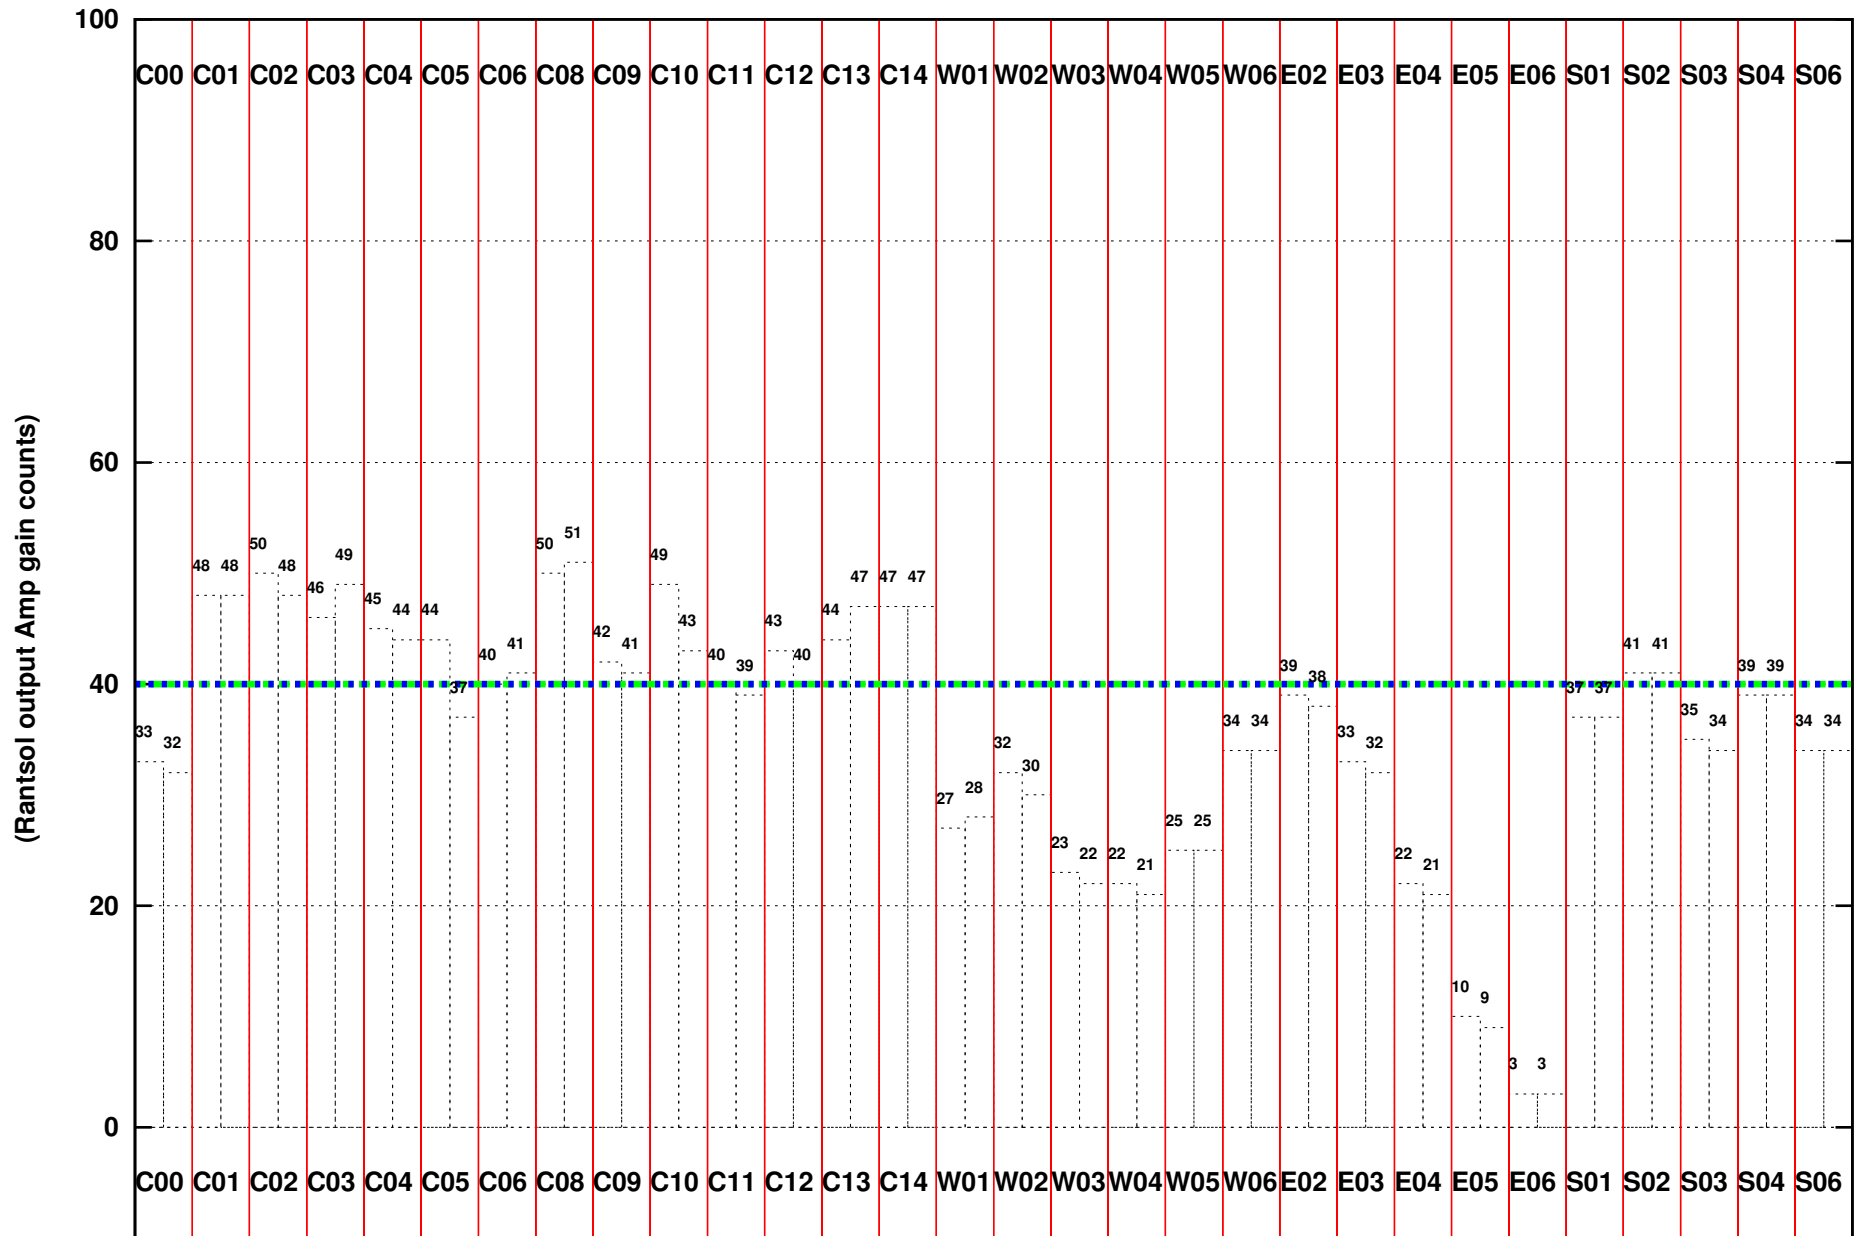

FRINGE STATUS (Rf:306.000,306.000 MHz., LO1:255.000,255.000 MHz., LO4/5:149.000,156.000 MHz.)

(File:/gsbifrddata/18sep/26_045_18sep2014.lta, scan:0, chan:80, Src:3C48, Date:19Sep2014 00:03:05)