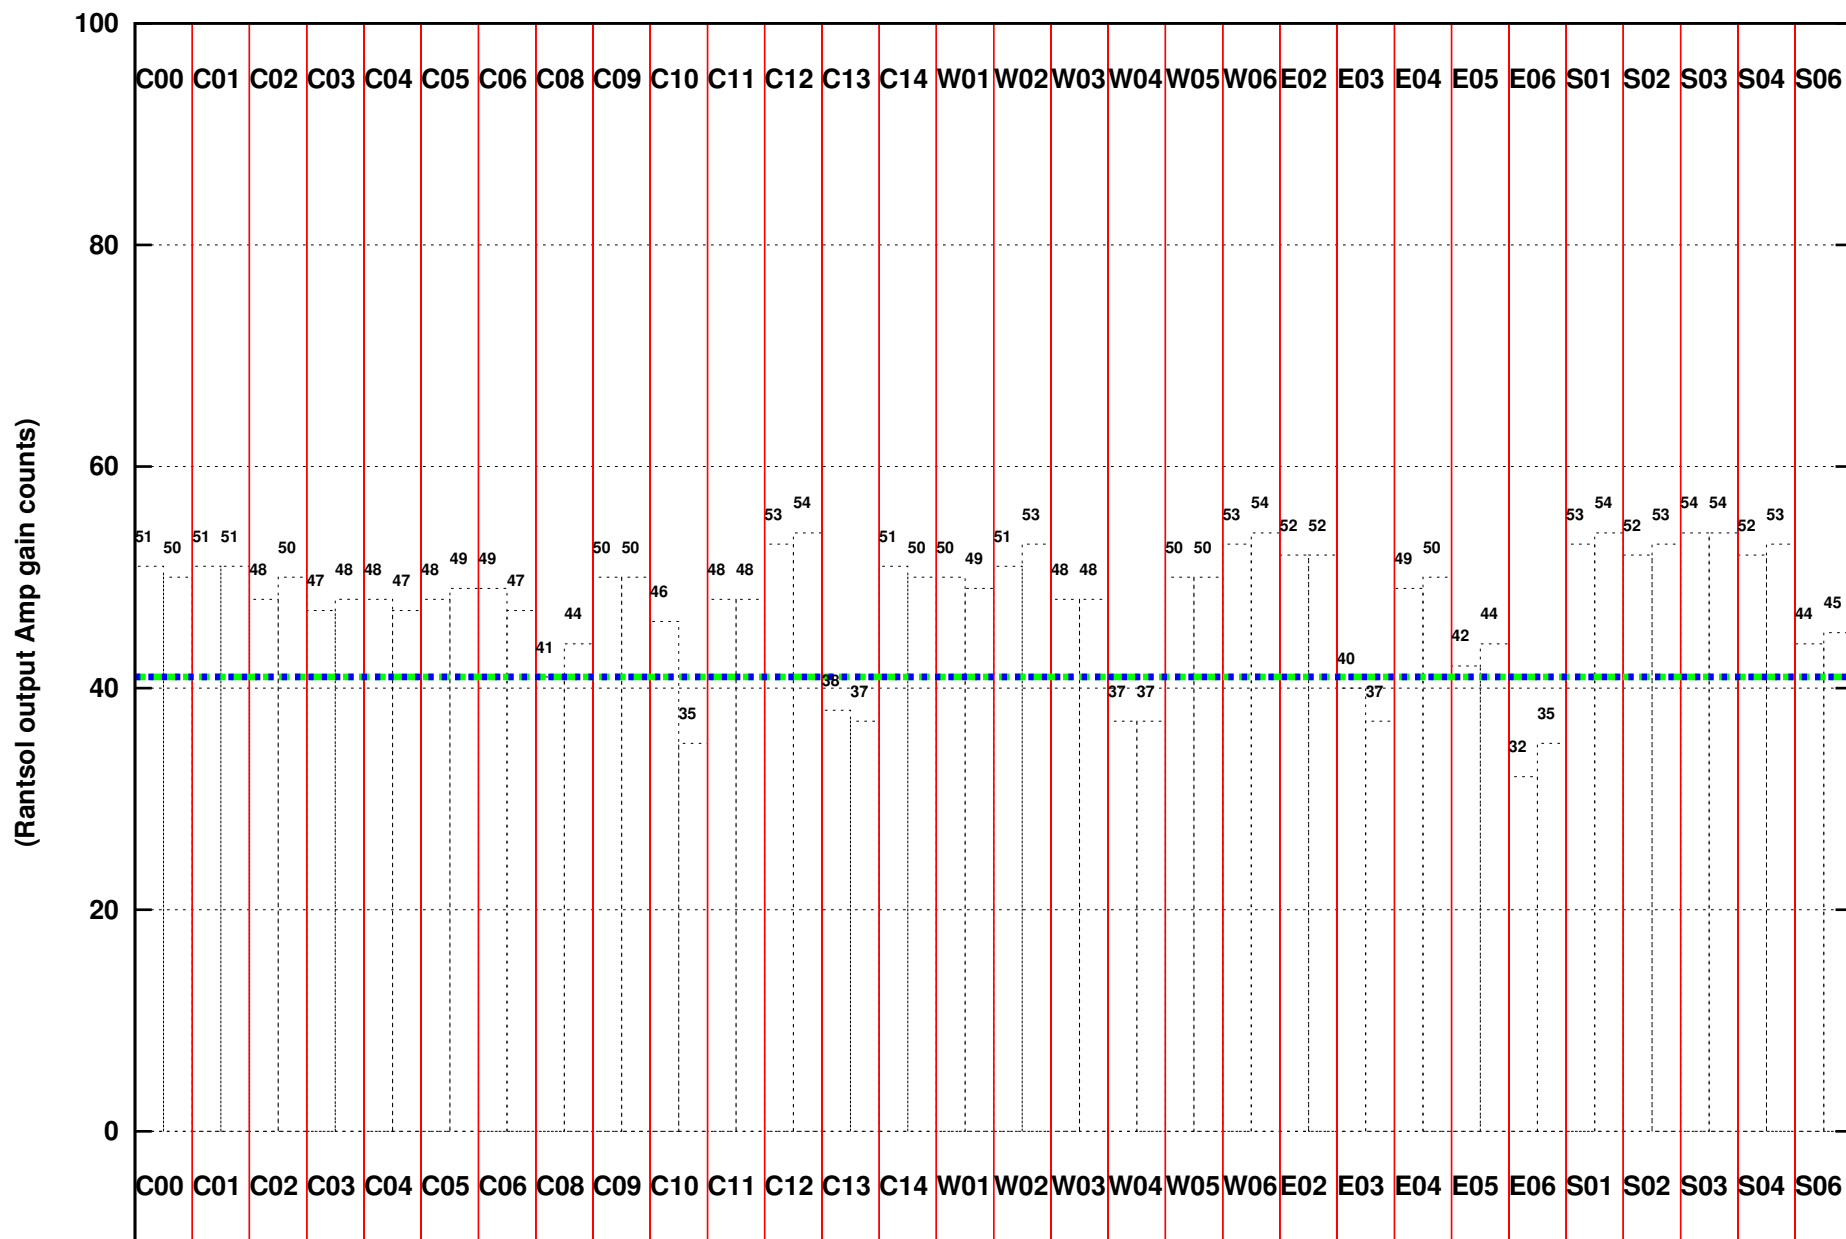

FRINGE STATUS (Rf:603.000,603.000 MHz., LO1:550.000,550.000 MHz., LO4/5:147.000,158.000 MHz.)

(File:/gsbifrddata/20sep/ddtb140_20sep2014.lta, scan:0, chan:80, Src:3C147, Date:20Sep2014 06:11:10)