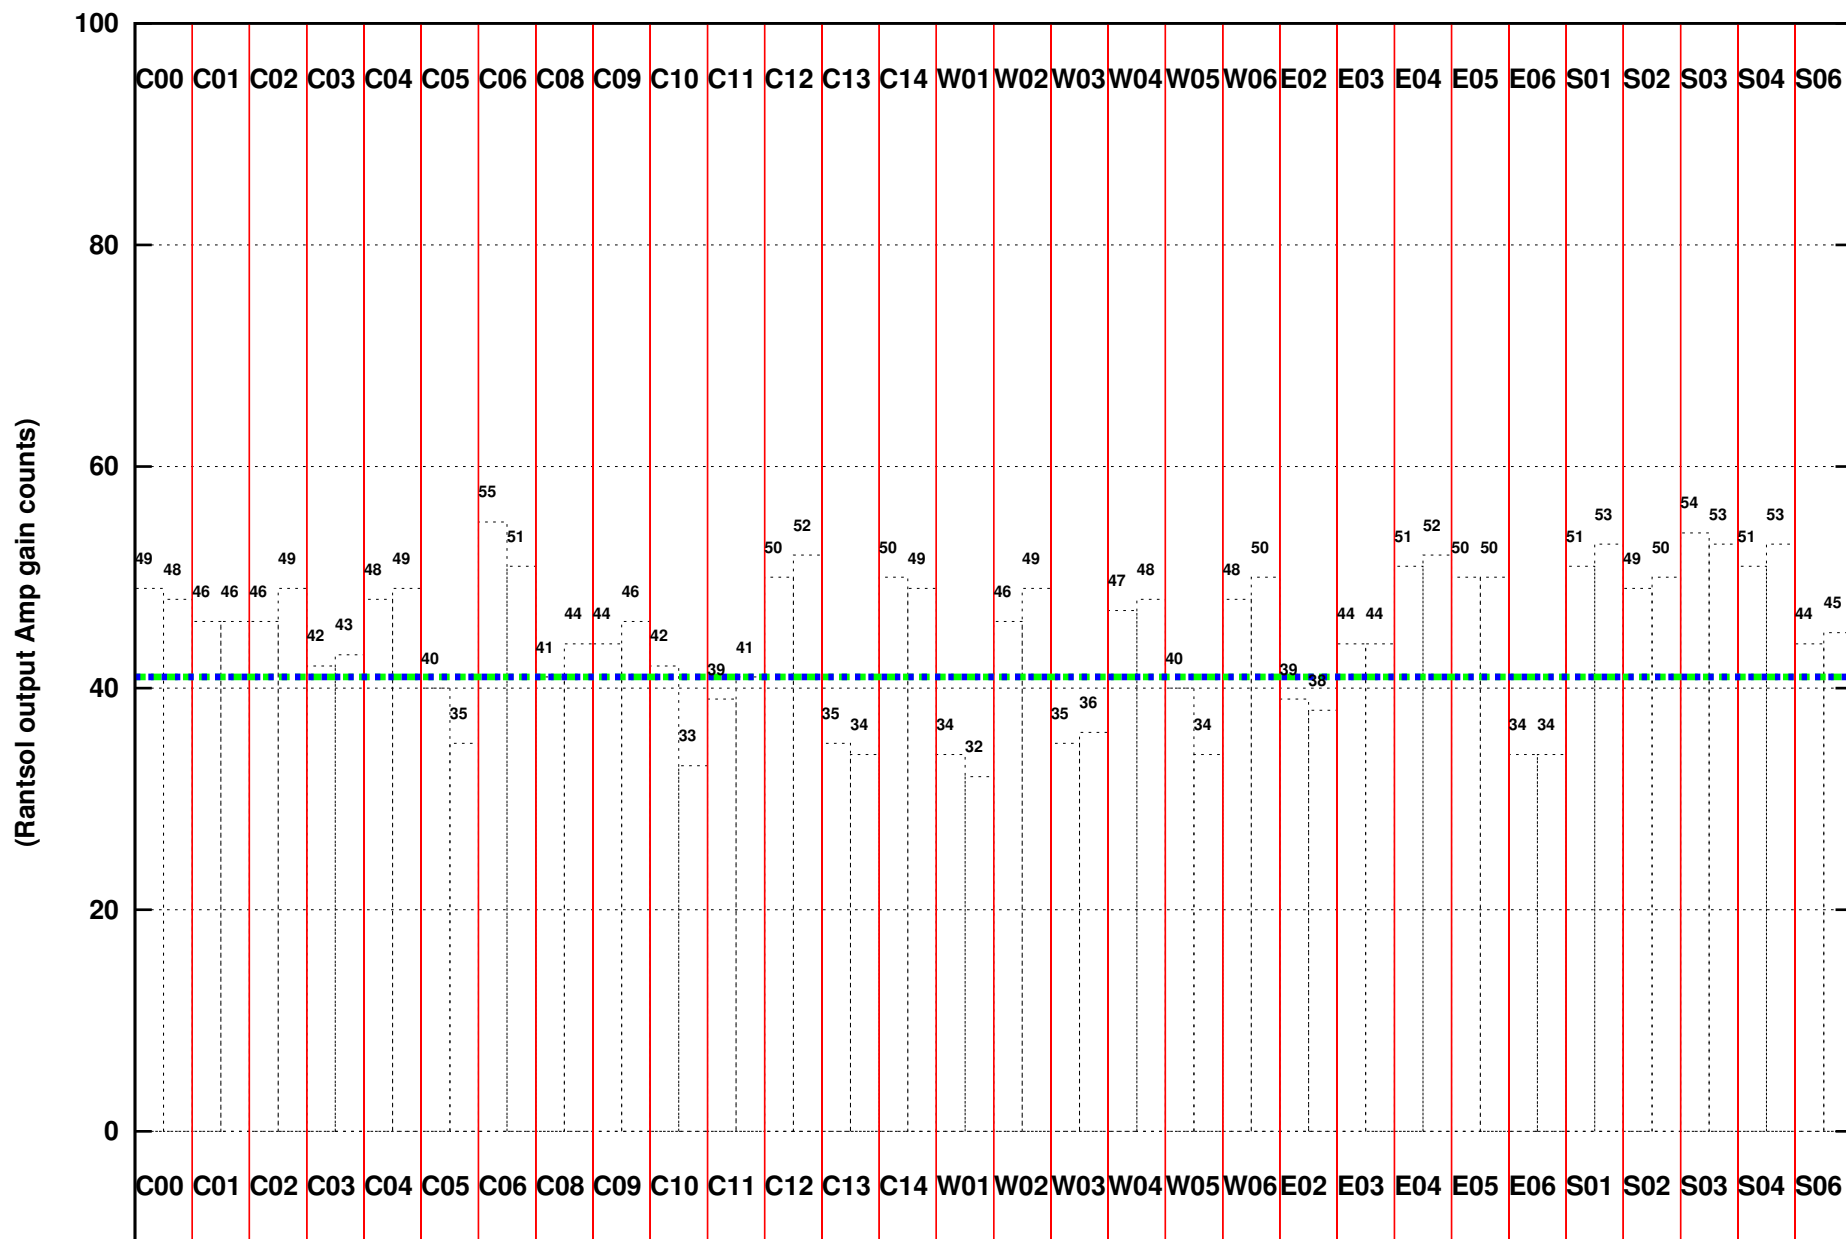

FRINGE STATUS (Rf:591.000,591.000 MHz., LO1:540.000,540.000 MHz., LO4/5:149.000,156.000 MHz.)

(File:/gsbifrddata/21sep/26_021_21sep2014.lta, scan:0, chan:80, Src:3C286, Date:21Sep2014 17:07:31)