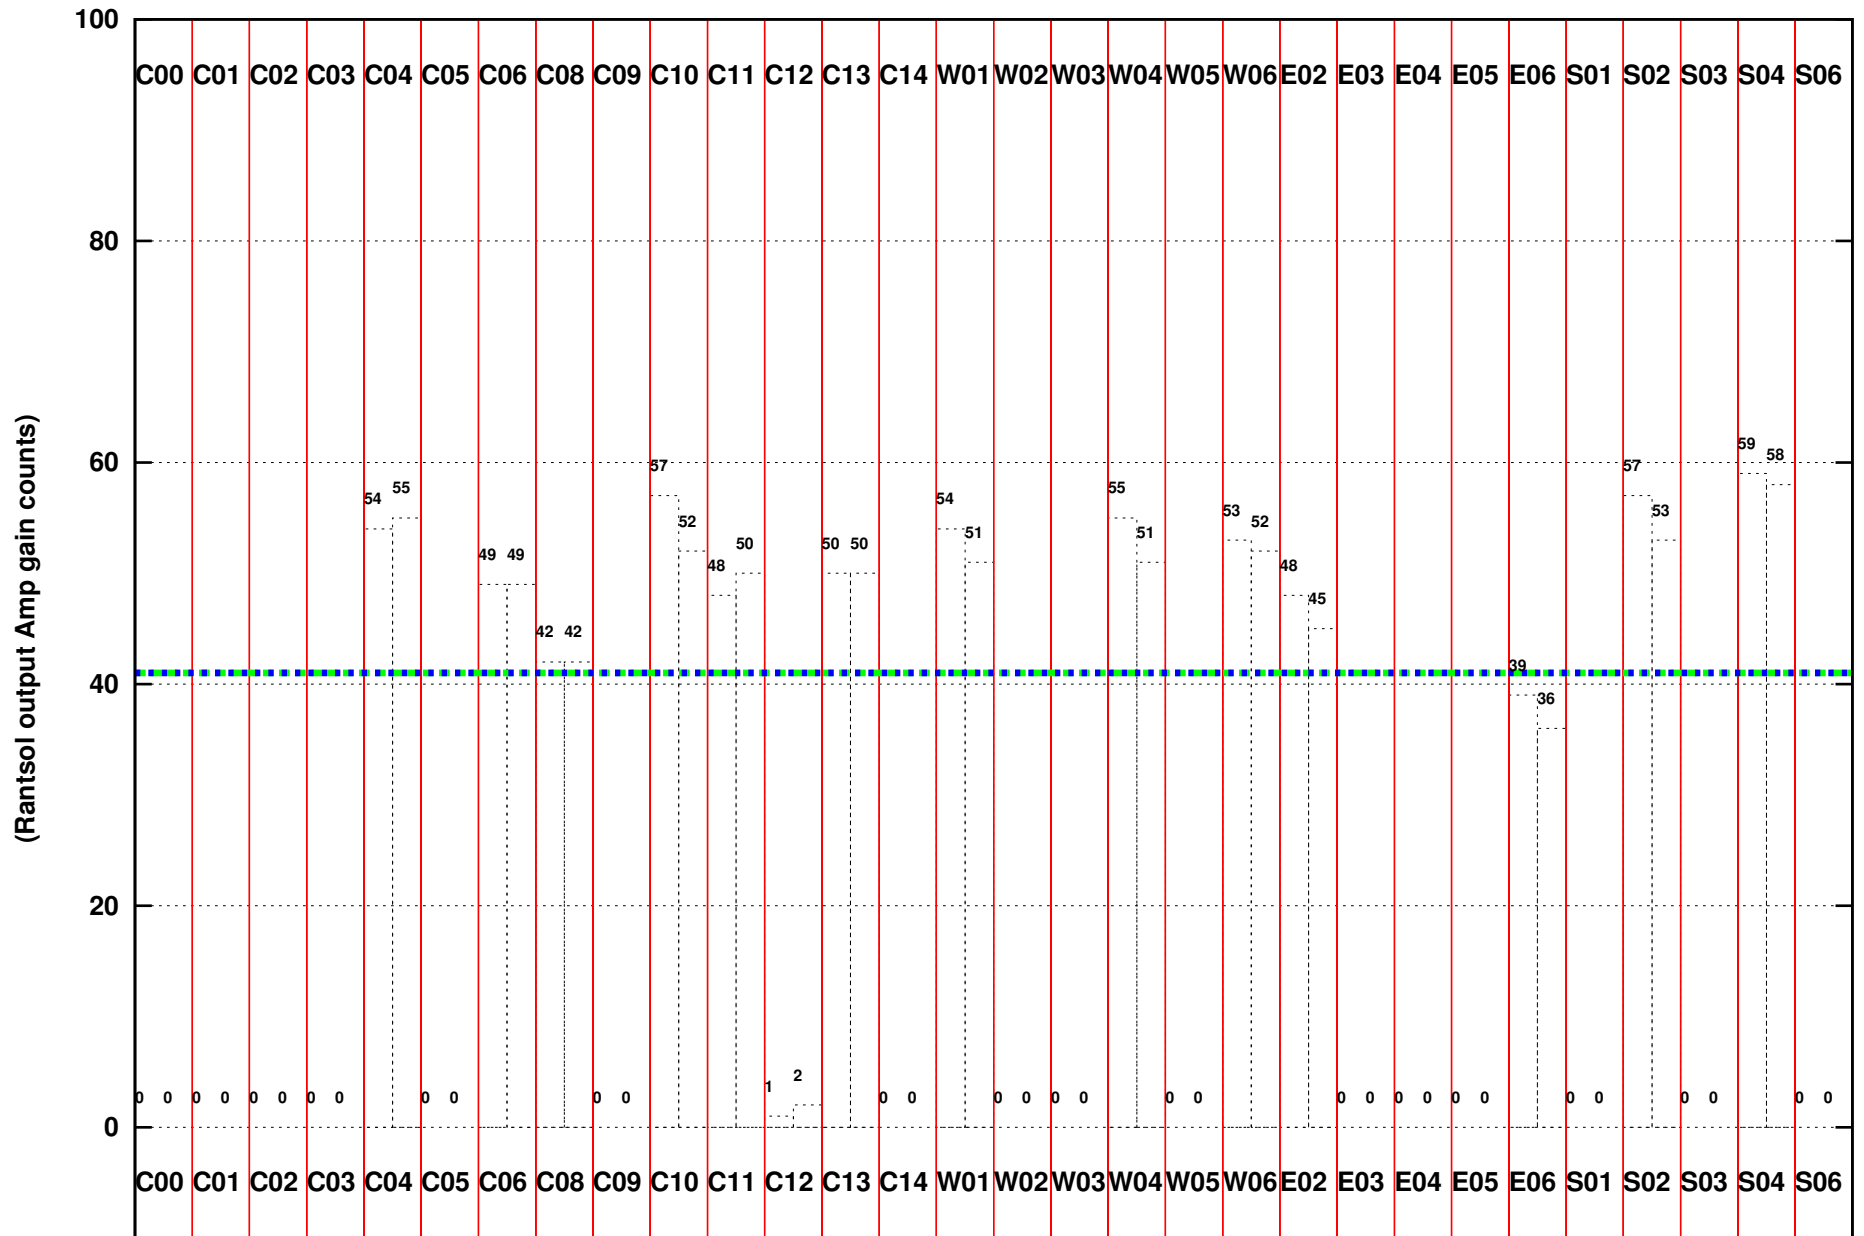

FRINGE STATUS (Rf:438.433,438.433 MHz., LO1:505.000,505.000 MHz., LO4/5:133.433,171.567 MHz.)

(File:/gsbifdata/22sep/ddtb102_22sep2014.lta, scan:0, chan:80, Src:3C48, Date:22Sep2014 04:02:27)