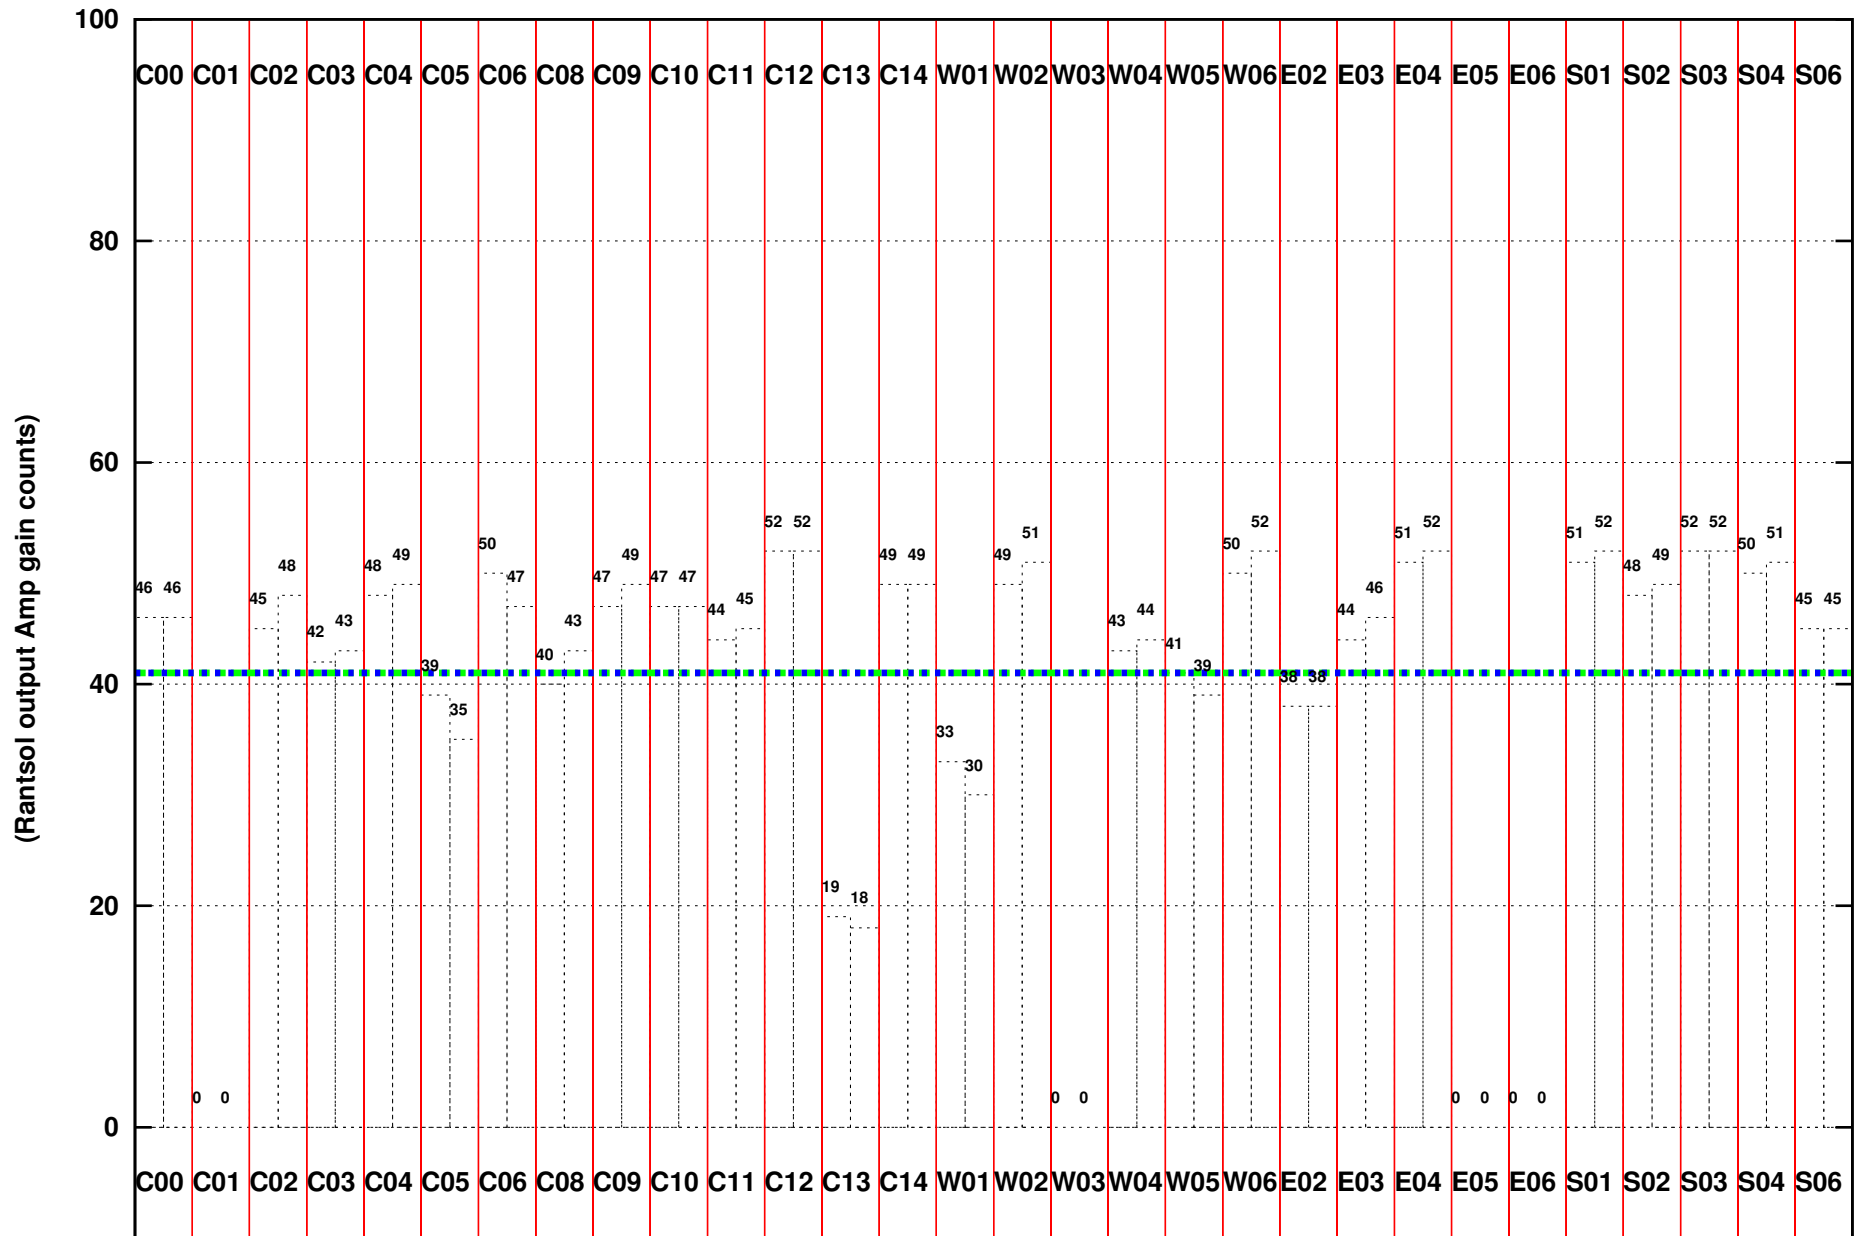

FRINGE STATUS (Rf:591.000,591.000 MHz., LO1:540.000,540.000 MHz., LO4/5:149.000,156.000 MHz.)

( File:/gsbifrddata/25oct/27\_025\_25oct2014.lta, scan:0, chan:80, Src:3C147, Date:25Oct2014 01:12:50)