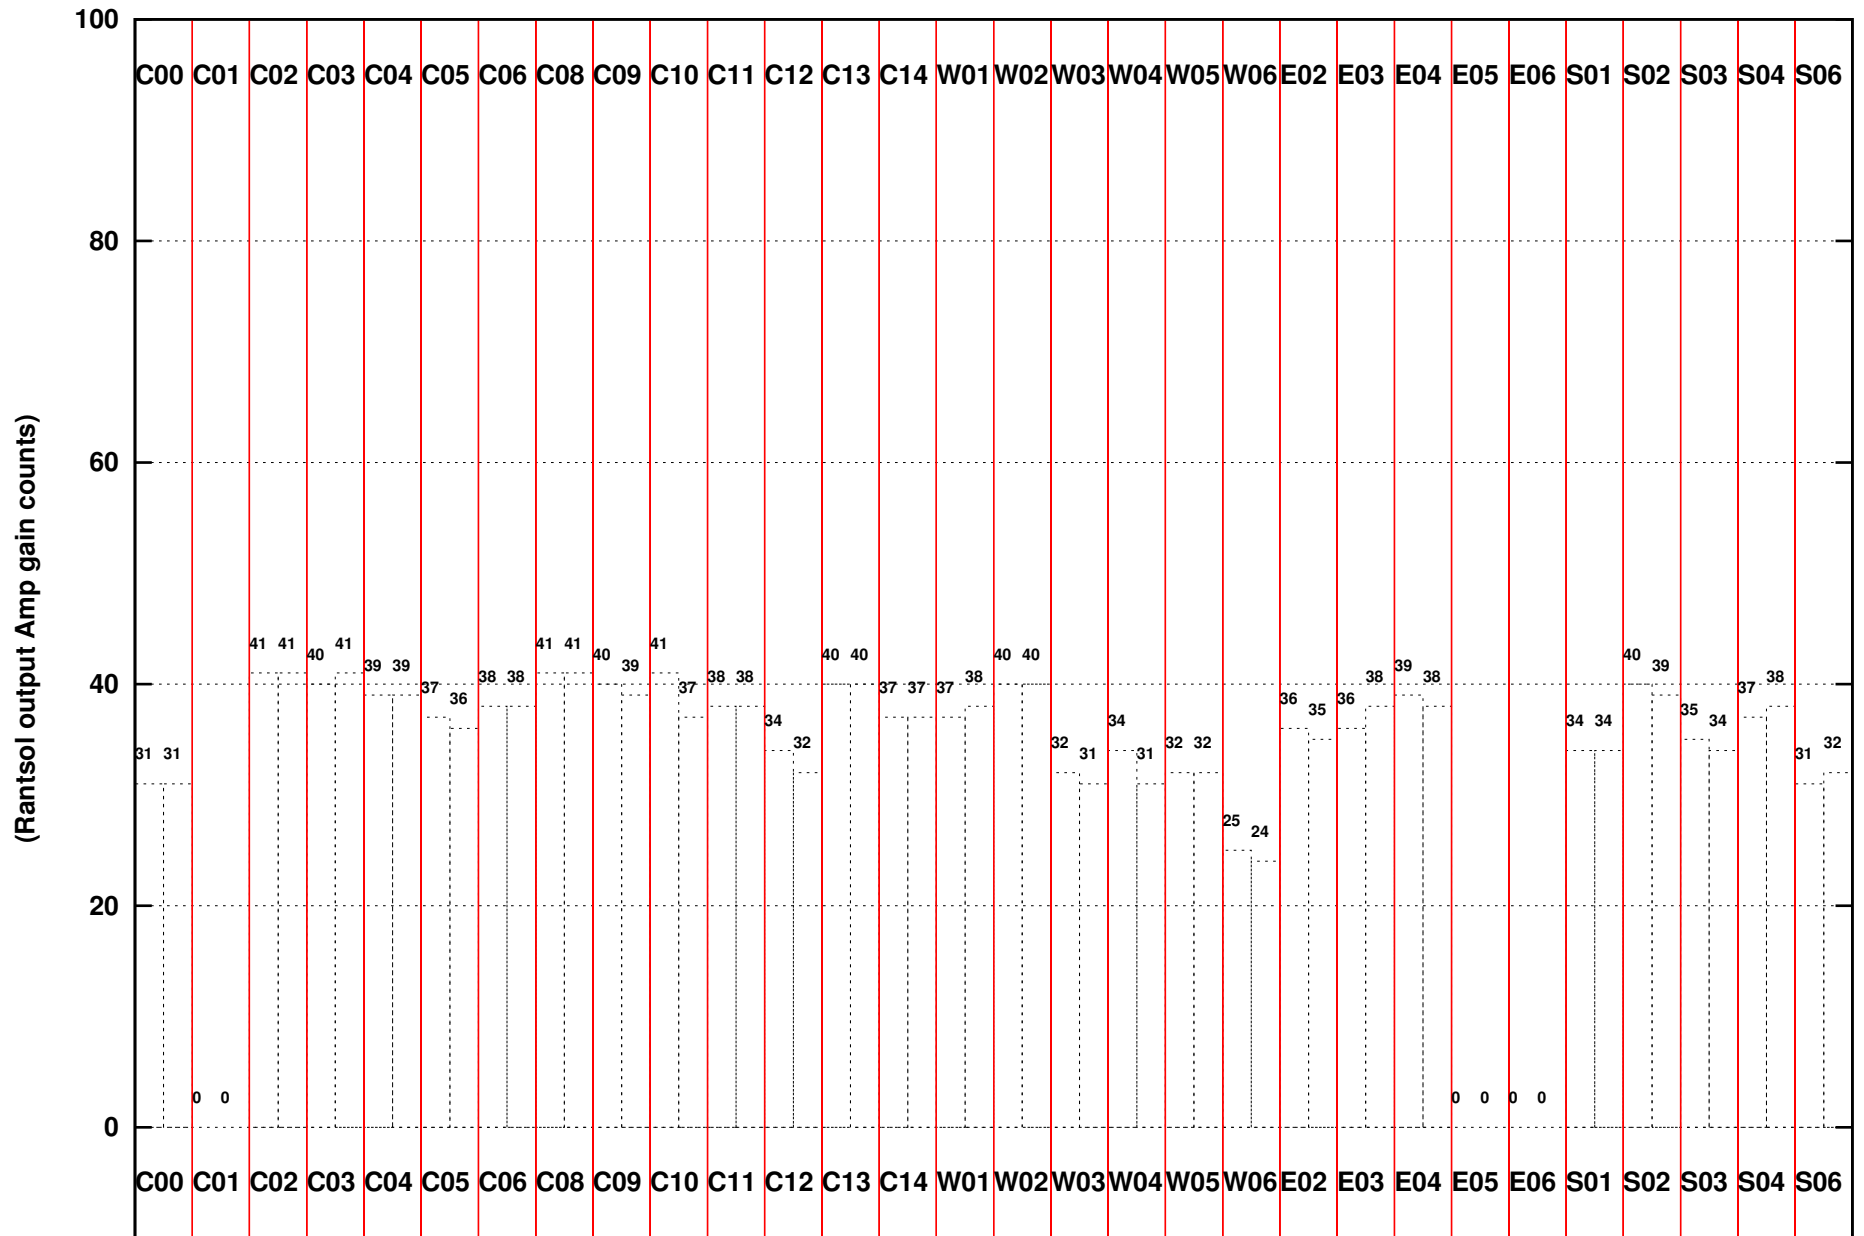

FRINGE STATUS (Rf:306.000,306.000 MHz., LO1:255.000,255.000 MHz., LO4/5:149.000,156.000 MHz.)

(File:/gsbifrddata/27oct/27_036_27oct2014.lta, scan:0, chan:80, Src:3C468.1, Date:27Oct2014 17:44:48)