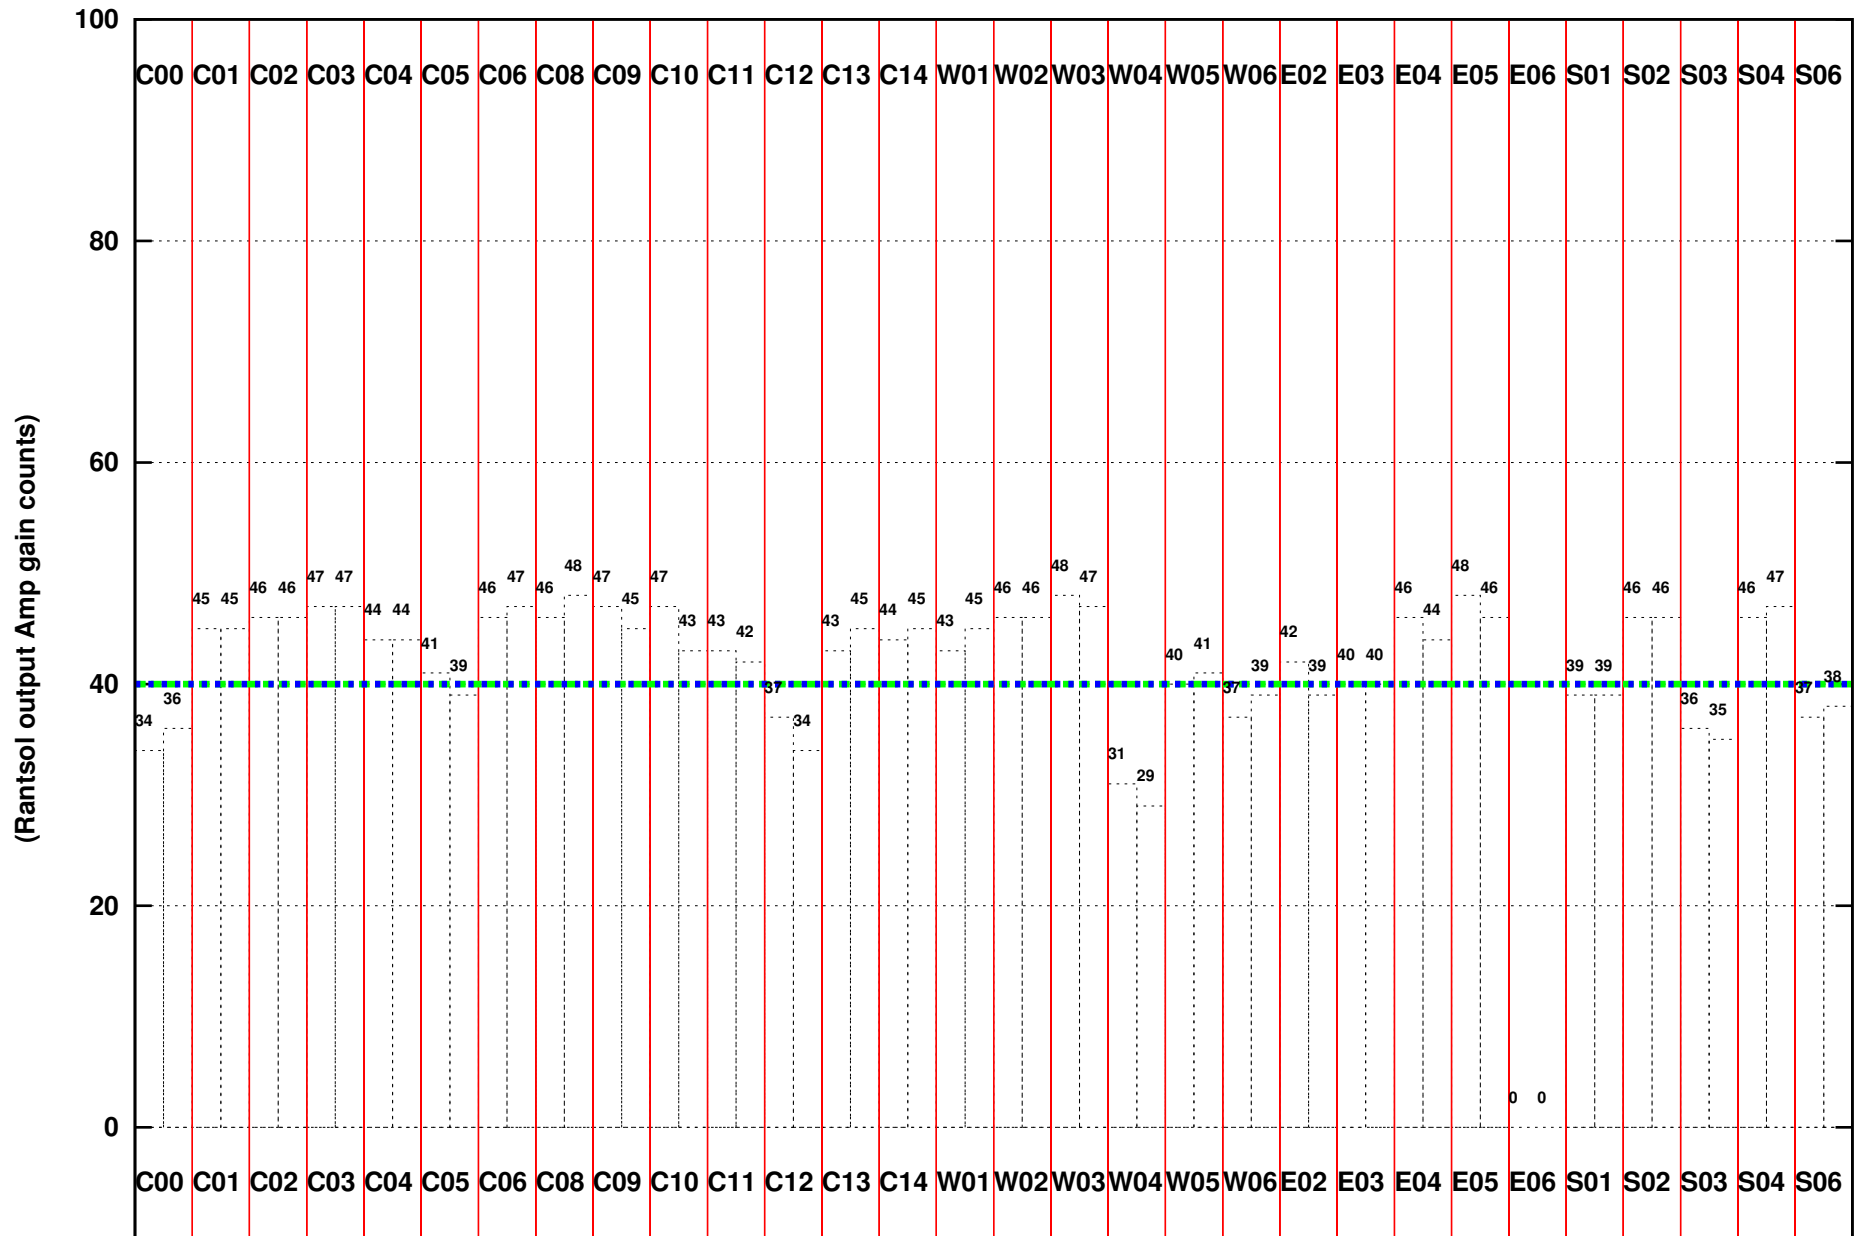

FRINGE STATUS (Rf:306.000,306.000 MHz., LO1:255.000,255.000 MHz., LO4/5:149.000,156.000 MHz.)

(File:/gsbifdata/02nov/27_026_02nov2014.lta, scan:0, chan:80, Src:3C48, Date:02Nov2014 18:12:01)