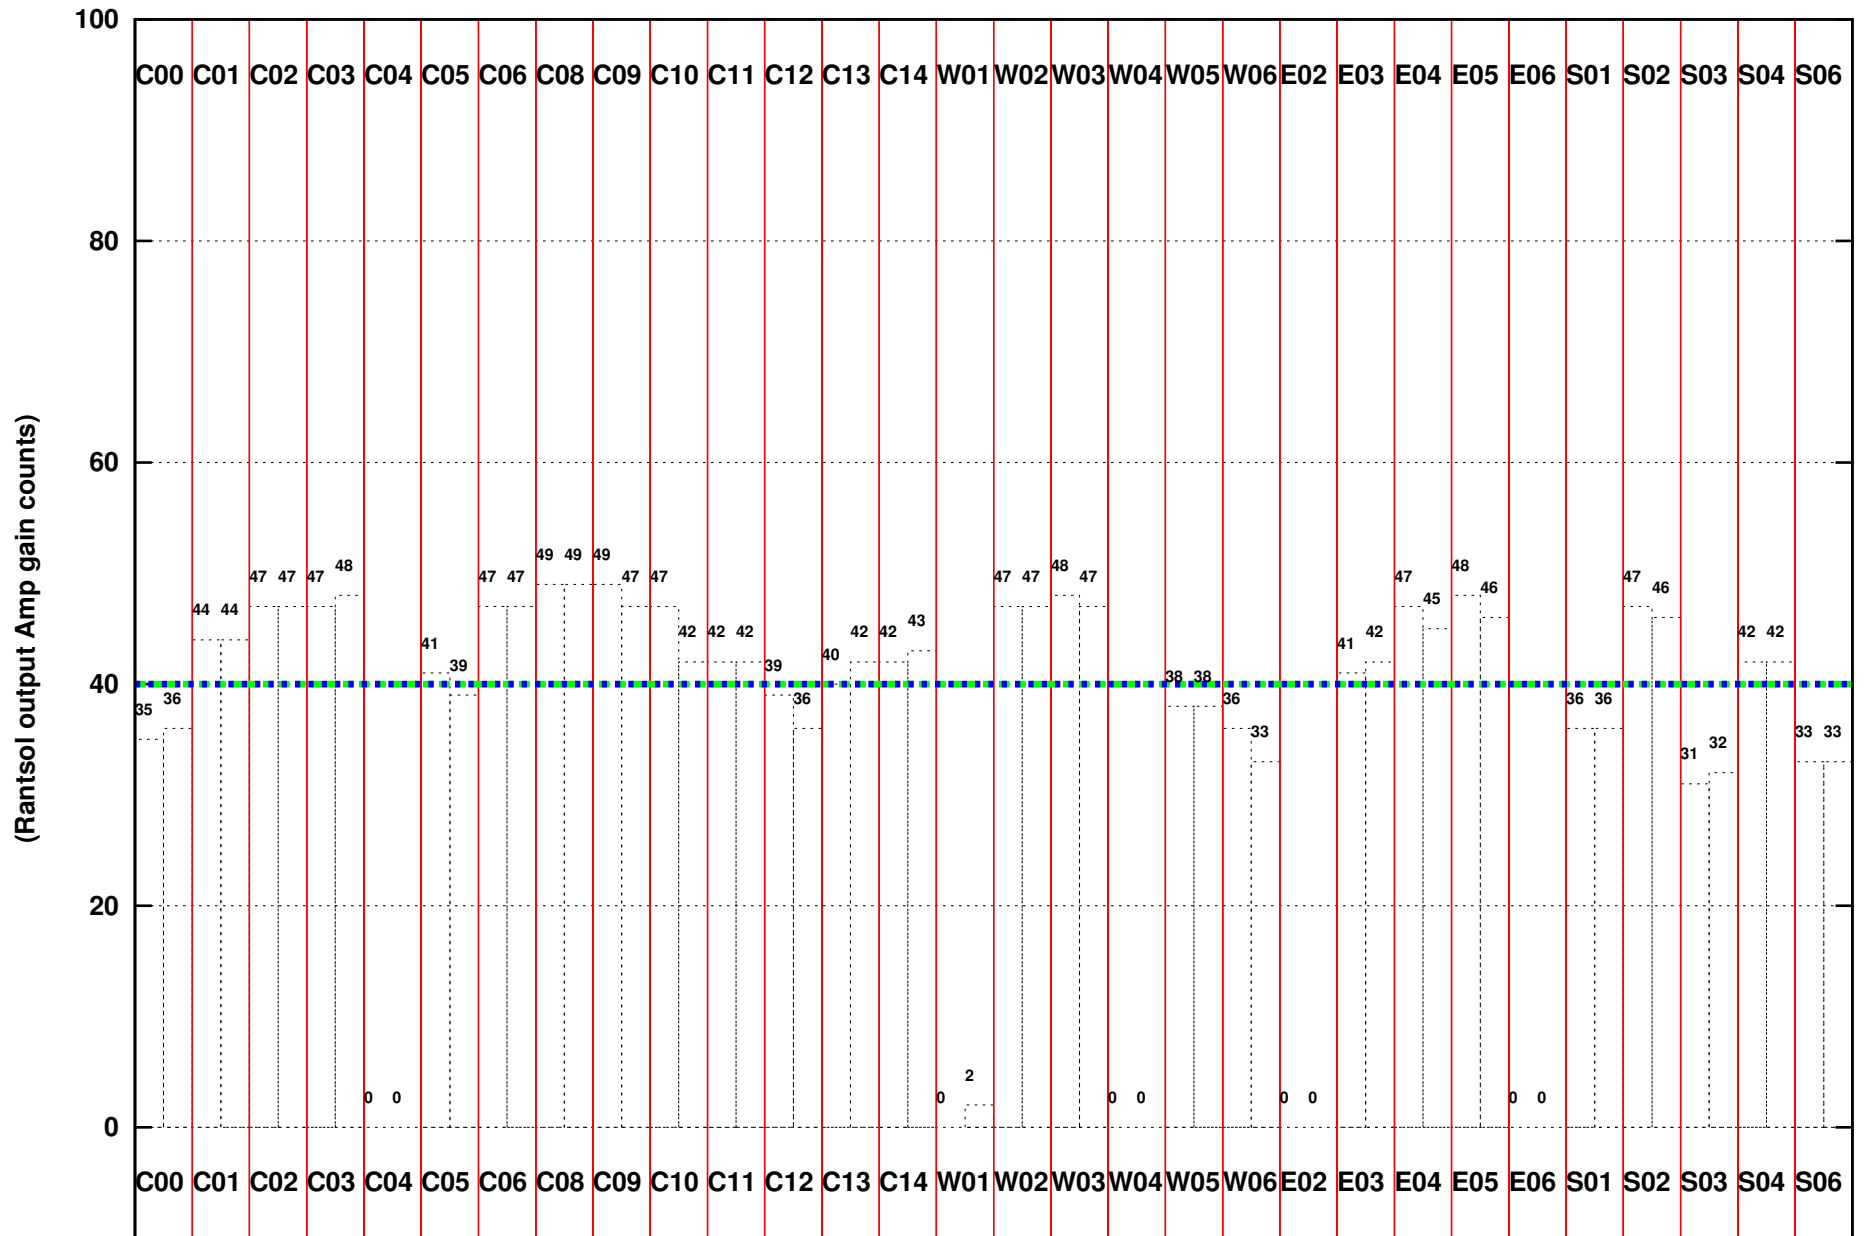

FRINGE STATUS (Rf:306.000,306.000 MHz., LO1:255.000,255.000 MHz., LO4/5:149.000,156.000 MHz.)

(File:/gsbifrdta/03nov/27_026_03nov2014.lta, scan:0, chan:80, Src:3C48, Date:03Nov2014 18:44:36)