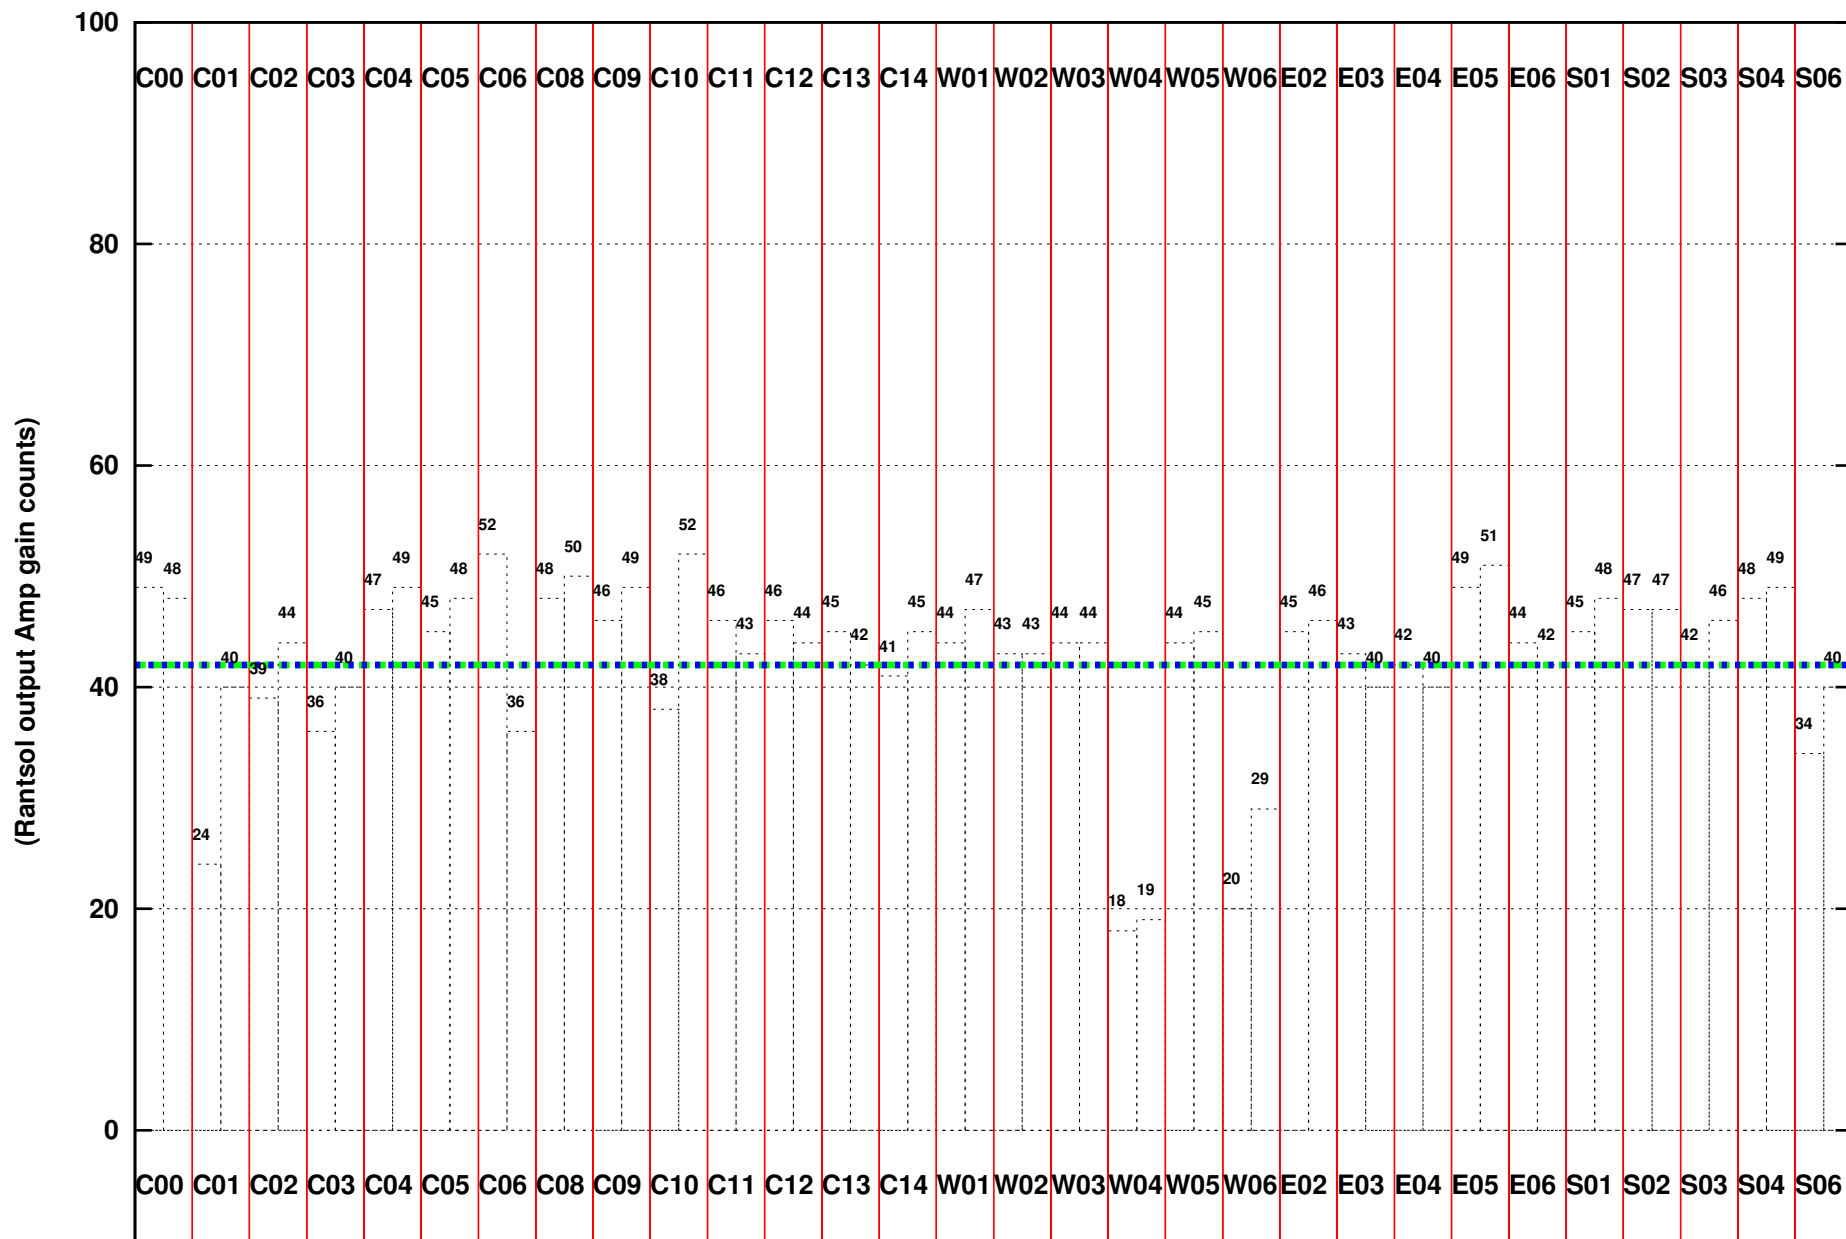

FRINGE STATUS (Rf:1416.333,1416.333 MHz., LO1:1345.000,1345.000 MHz., LO4/5:128.667,176.333 MHz.)

(File:/gsbifrdta/23nov/27_035_23nov2014.lta, scan:0, chan:80, Src:3C48, Date:23Nov2014 21:00:32)