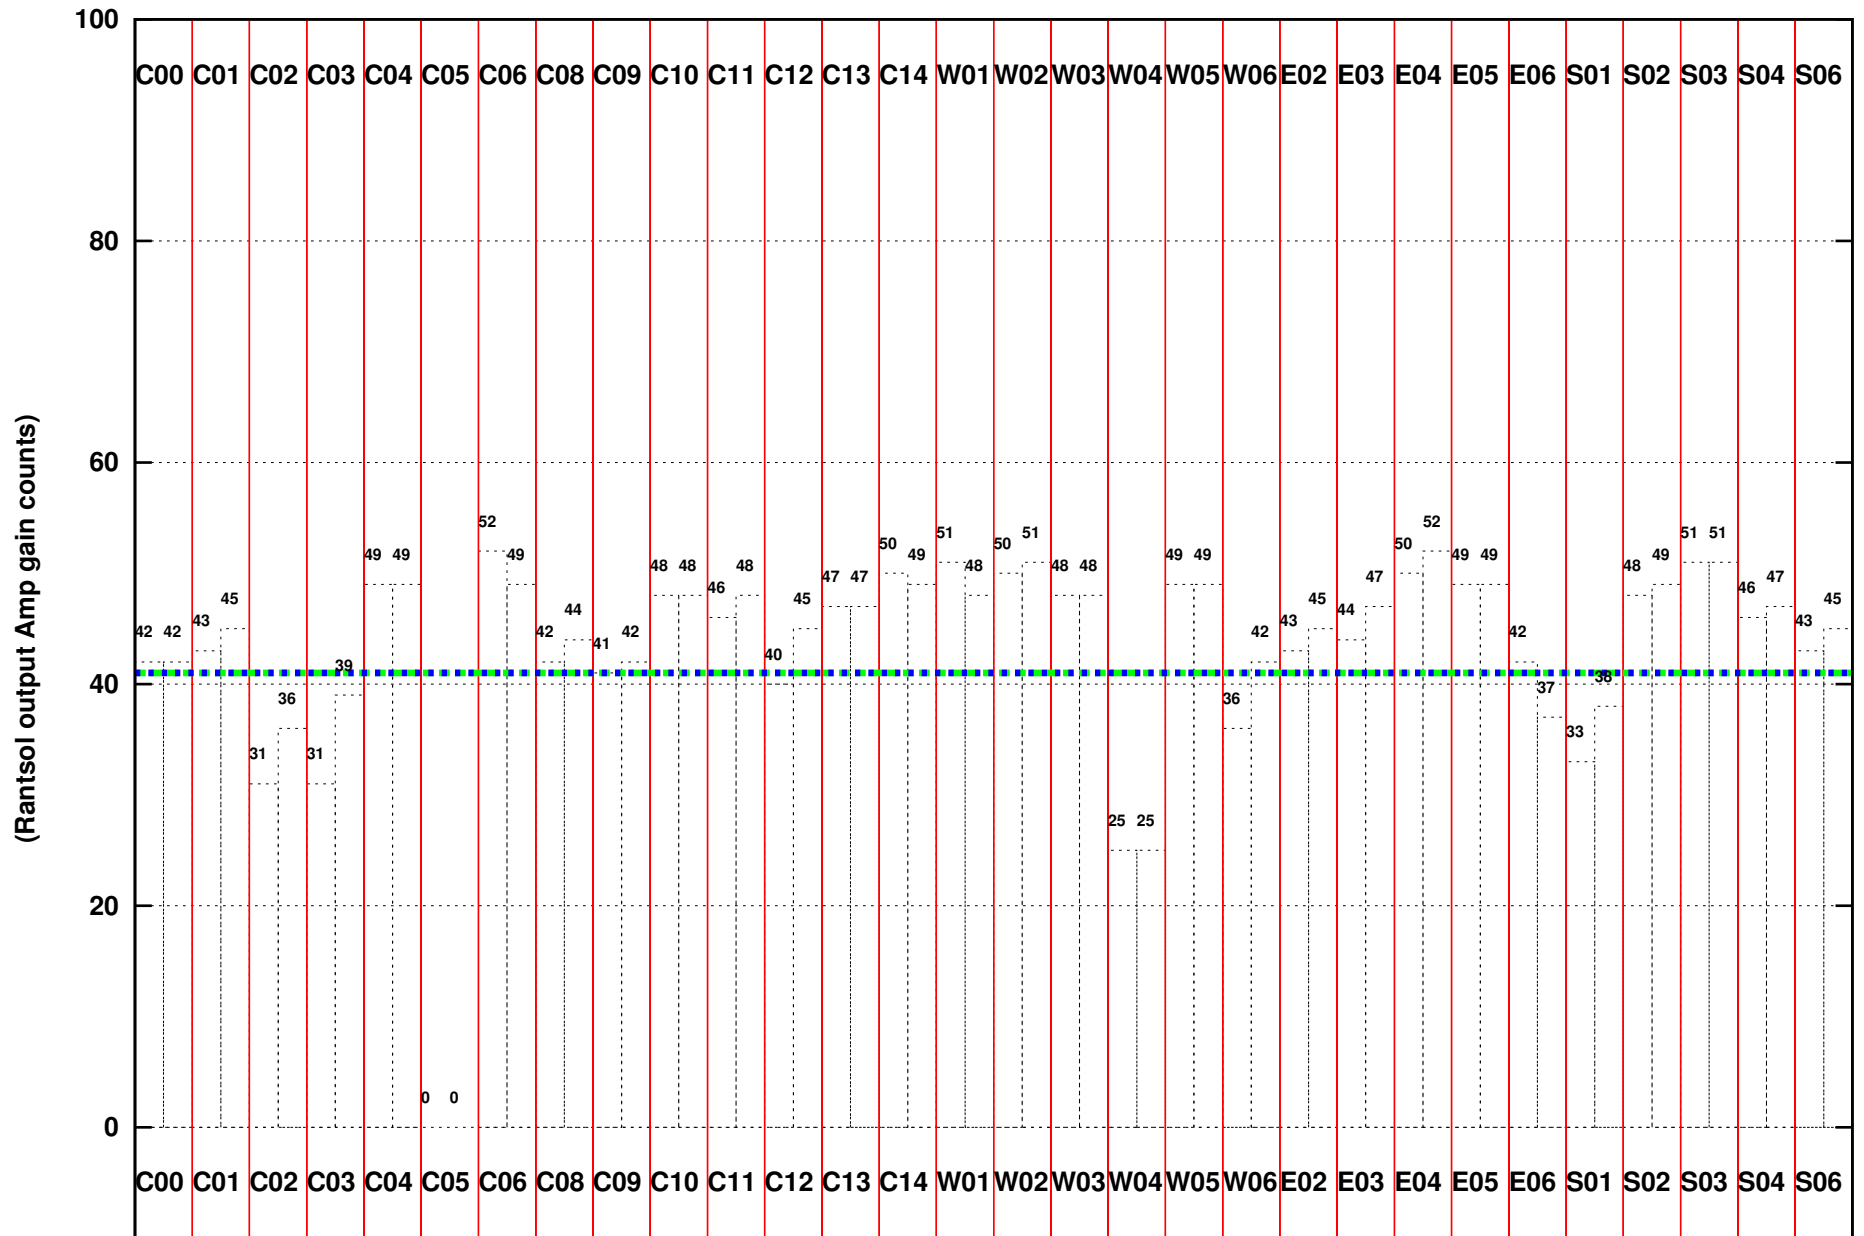

FRINGE STATUS (Rf:591.000,591.000 MHz., LO1:540.000,540.000 MHz., LO4/5:149.000,156.000 MHz.)

(File:/gsbifrdta/30nov/27_009_30nov2014.lta, scan:0, chan:80, Src:3C48, Date:30Nov2014 22:00:52)