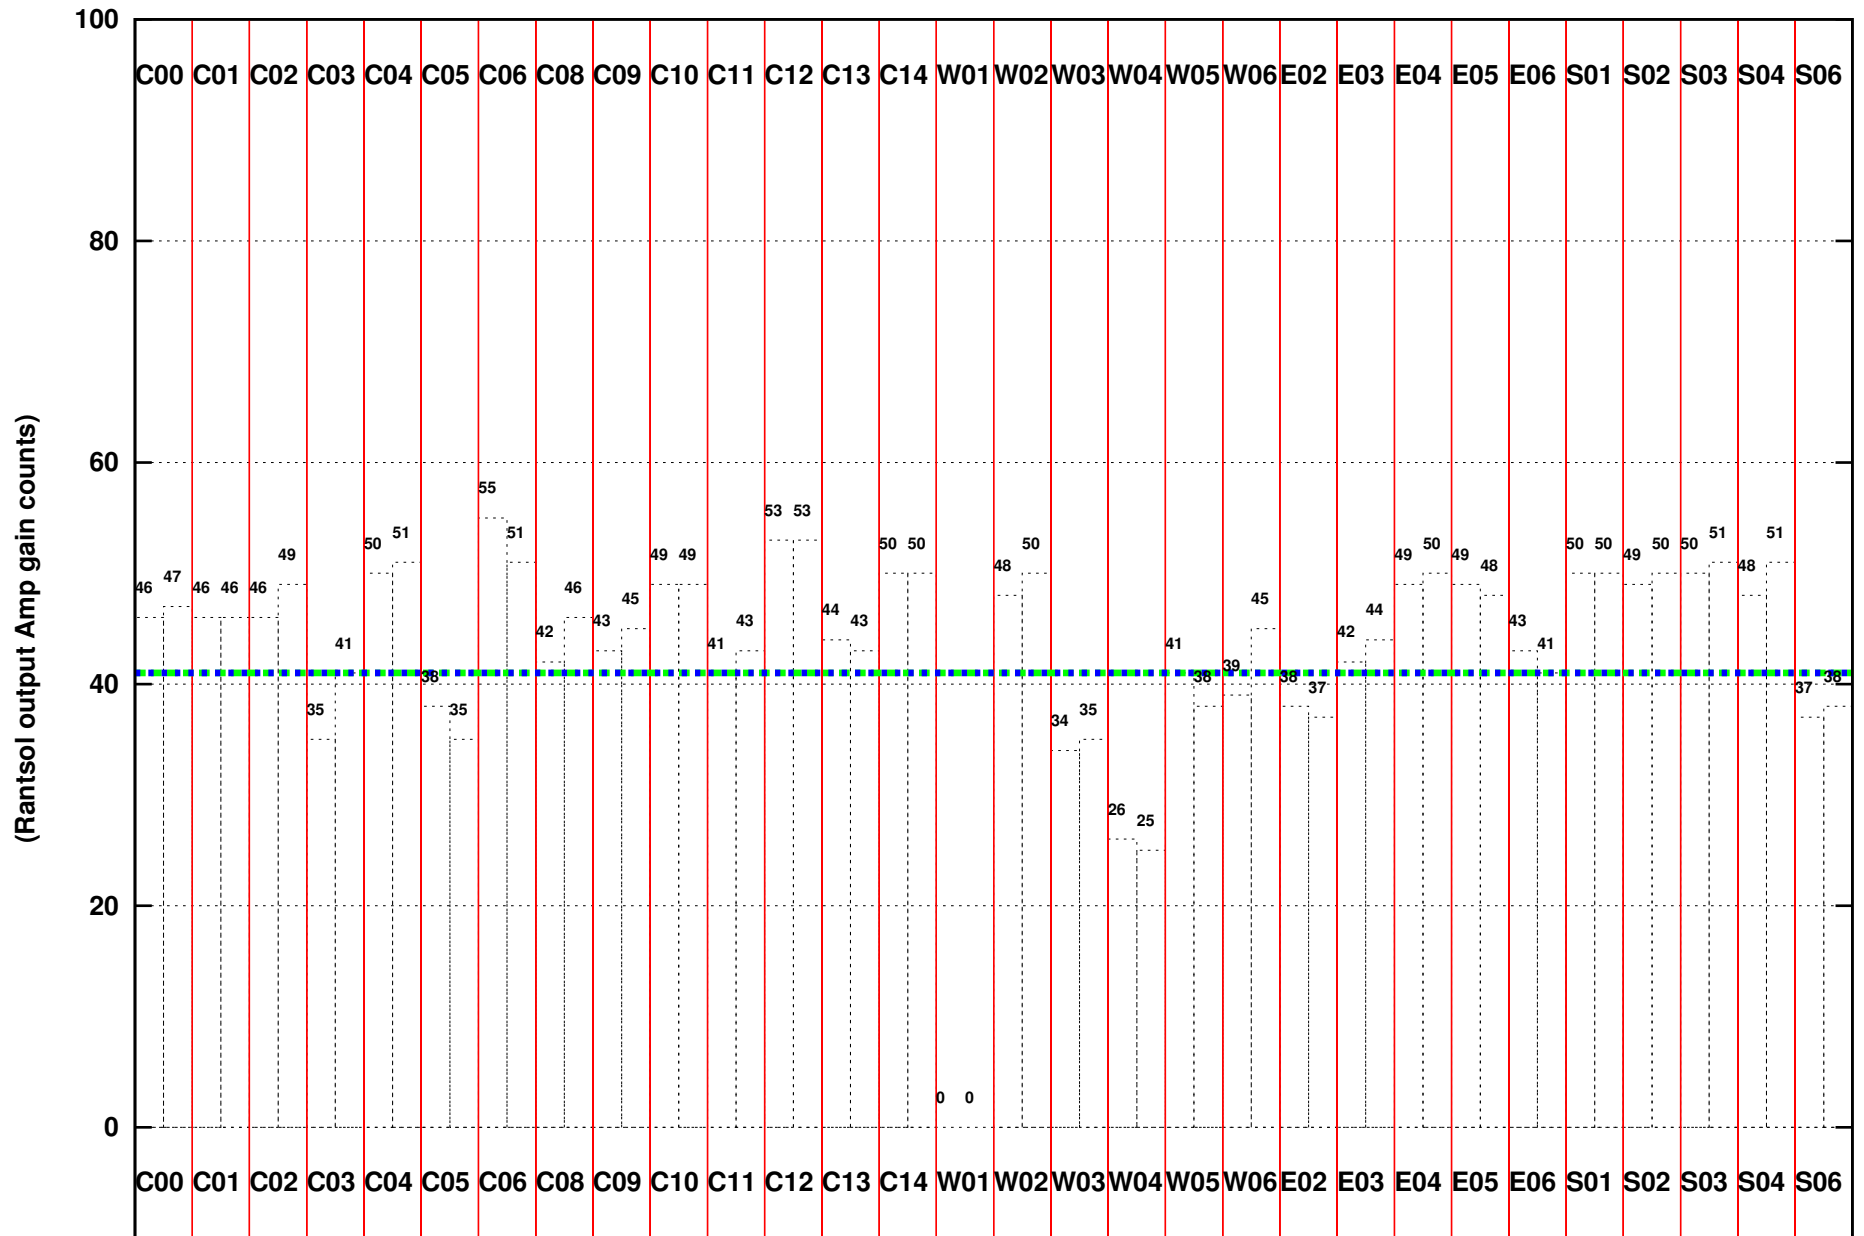

FRINGE STATUS (Rf:591.000,591.000 MHz., LO1:540.000,540.000 MHz., LO4/5:149.000,156.000 MHz.)

(File:/gsbifrddata1/03dec/27_018_03dec2014.lta, scan:0, chan:80, Src:3C147, Date:03Dec2014 01:14:06)