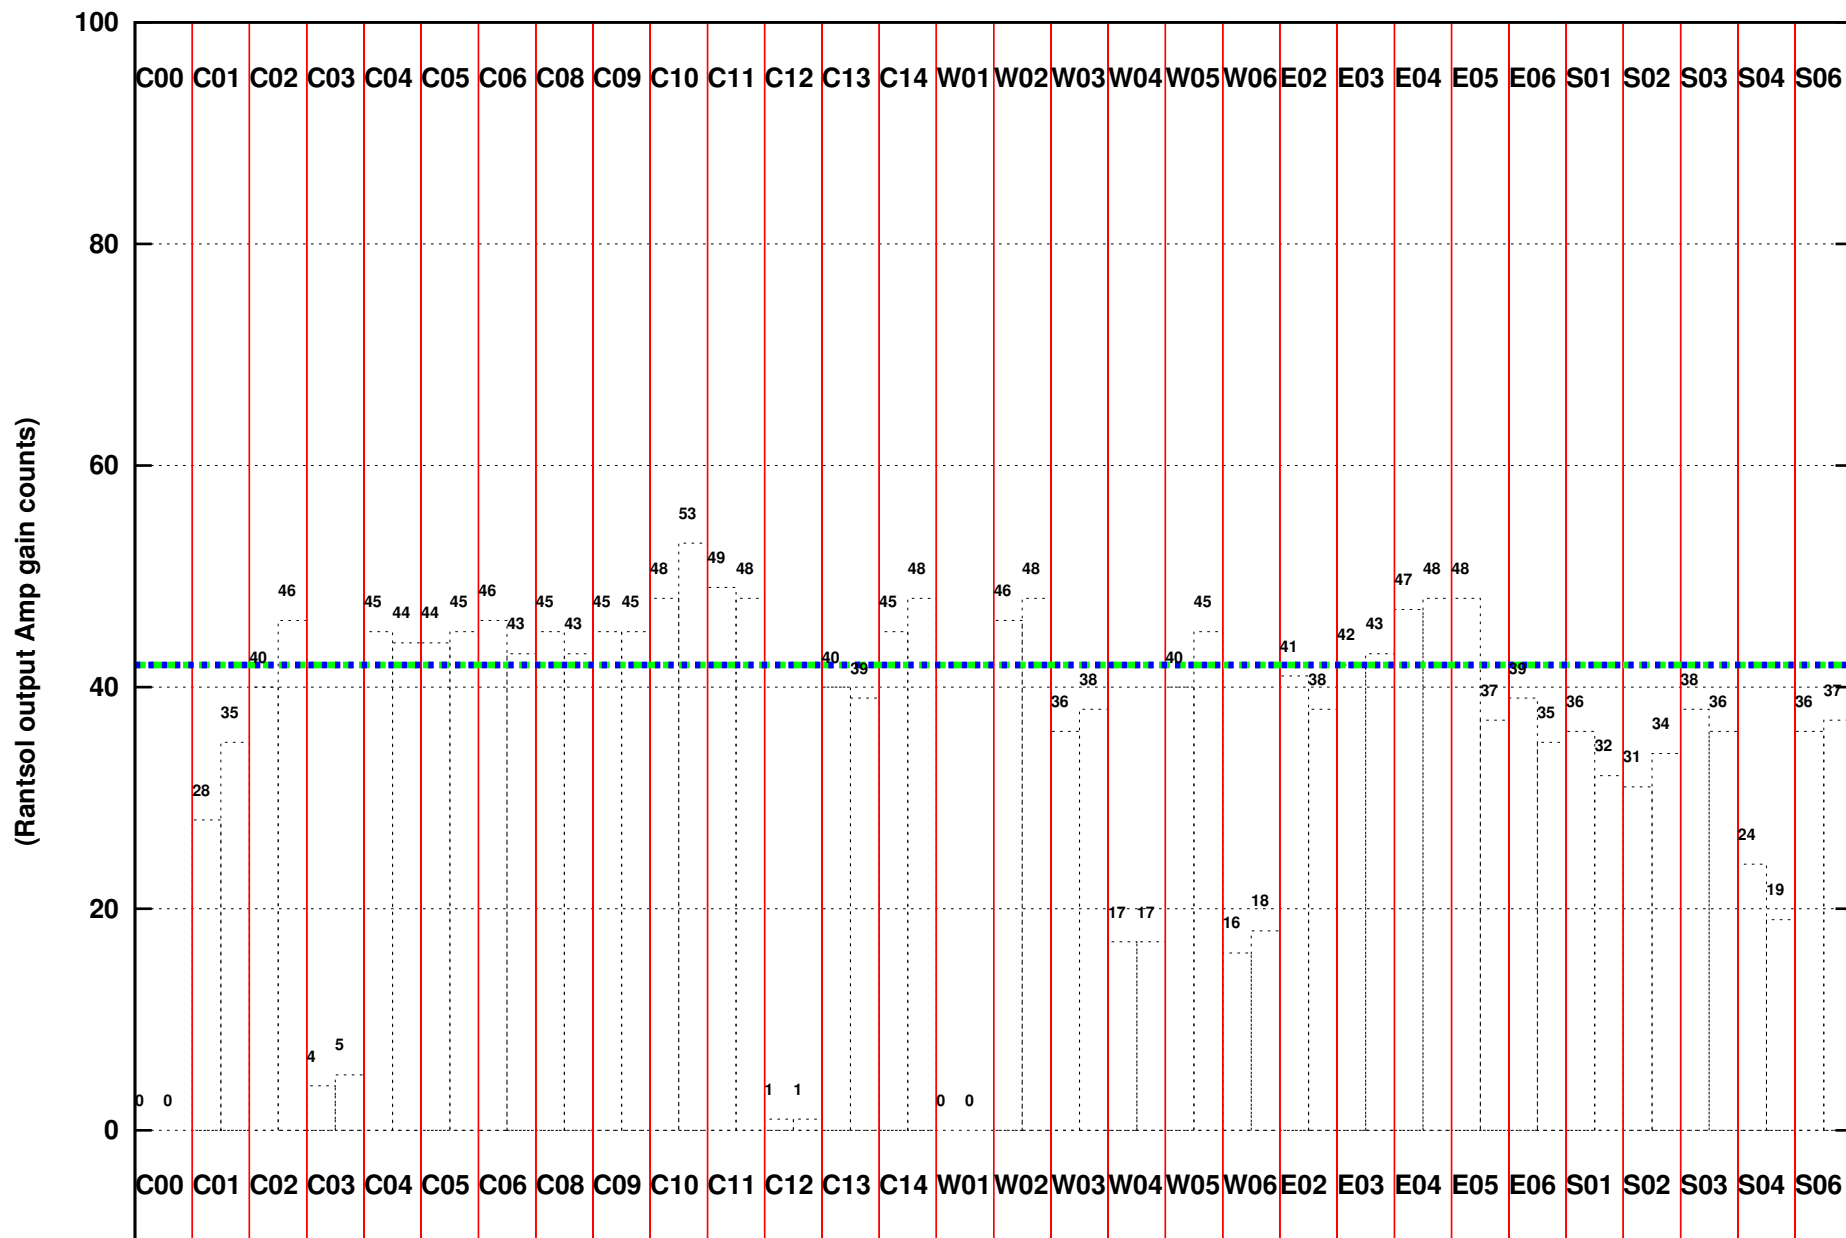

FRINGE STATUS (Rf:1174.903,1174.903 MHz., LO1:1105.000,1105.000 MHz., LO4/5:130.097,174.903 MHz.)

(File:/gsbifrddata/06dec/27_015_06dec2014.lta, scan:0, chan:80, Src:3C48, Date:06Dec2014 19:12:31)