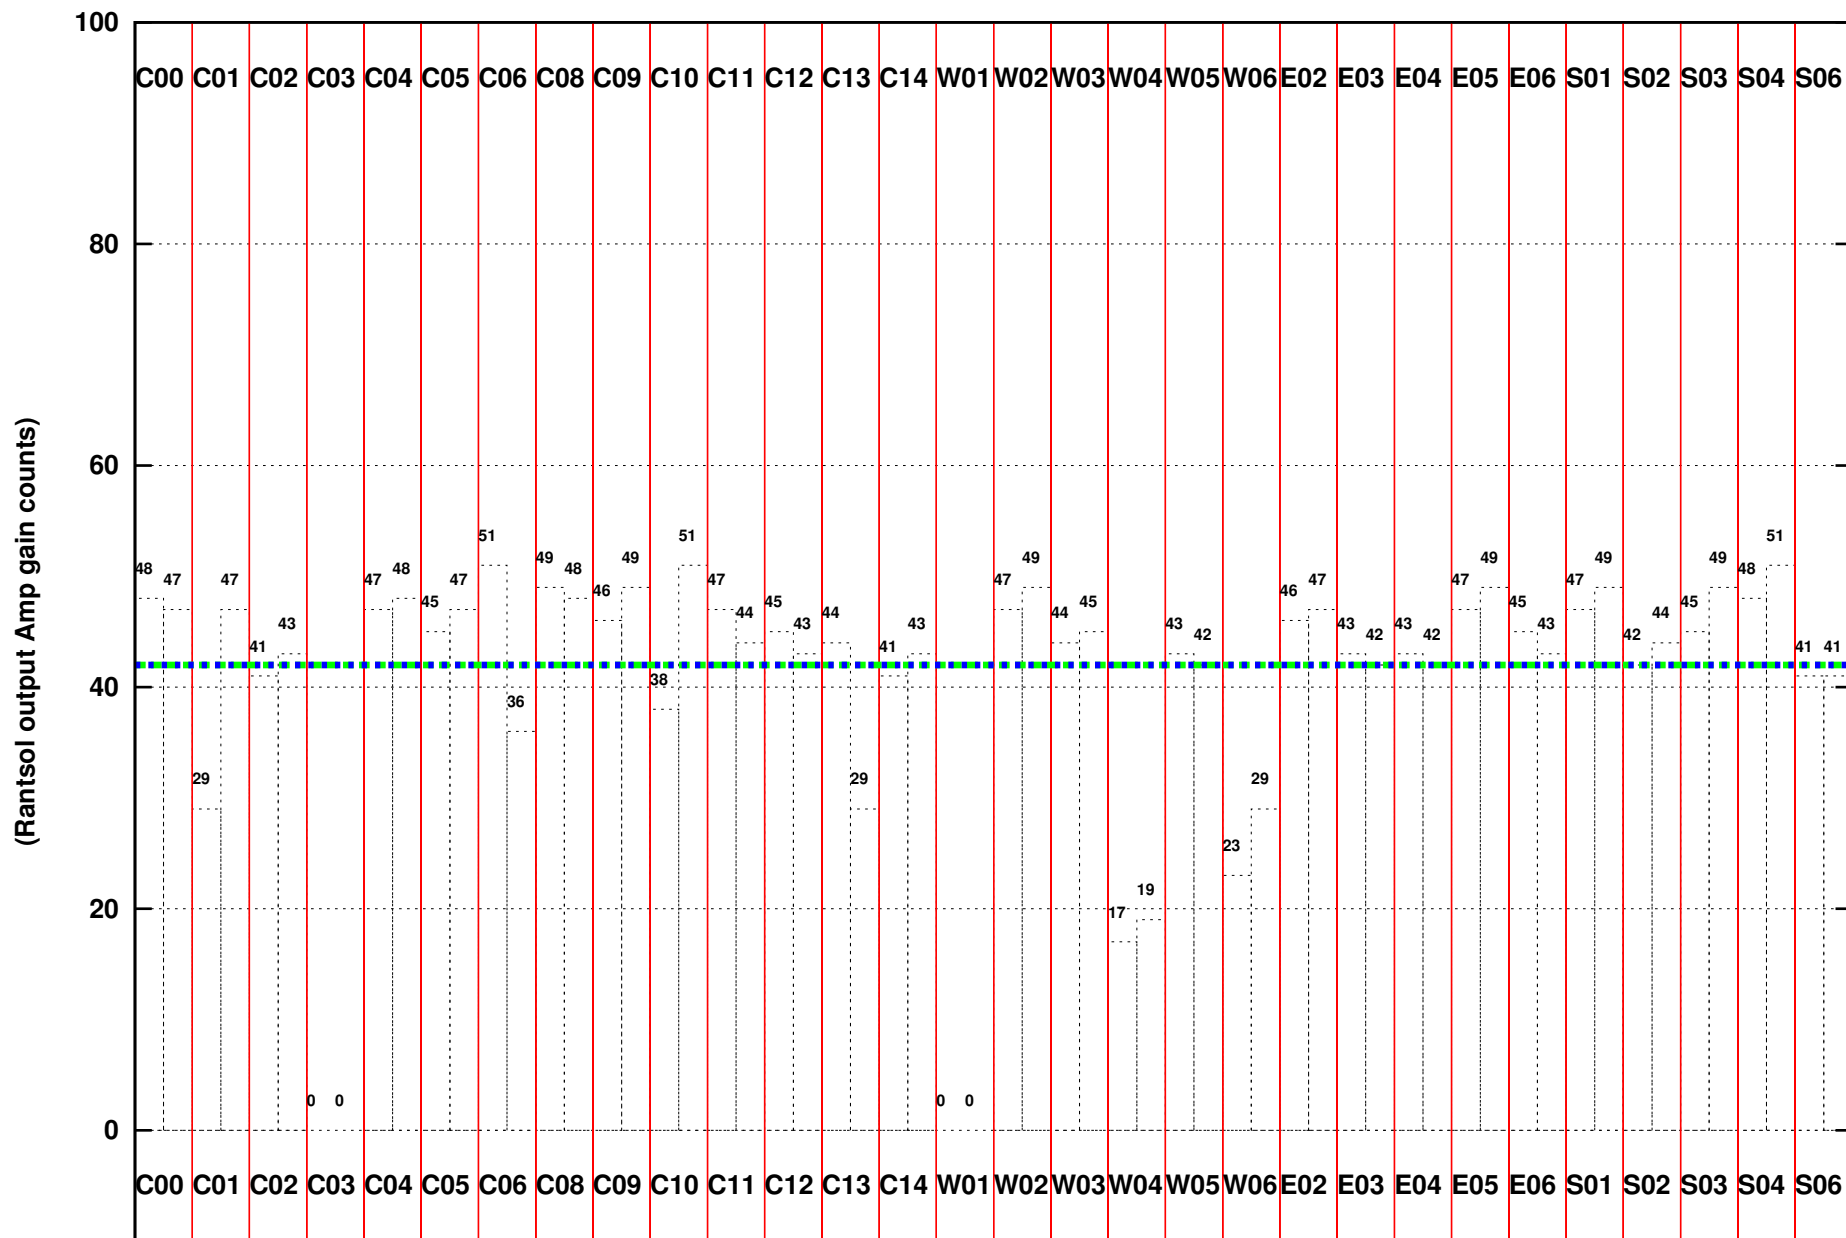

FRINGE STATUS (Rf:1413.917,1413.917 MHz., LO1:1345.000,1345.000 MHz., LO4/5:131.083,173.917 MHz.)

(File:/gsbifrdta/08dec/27_022_08dec2014.lta, scan:0, chan:80, Src:3C147, Date:08Dec2014 03:19:49)