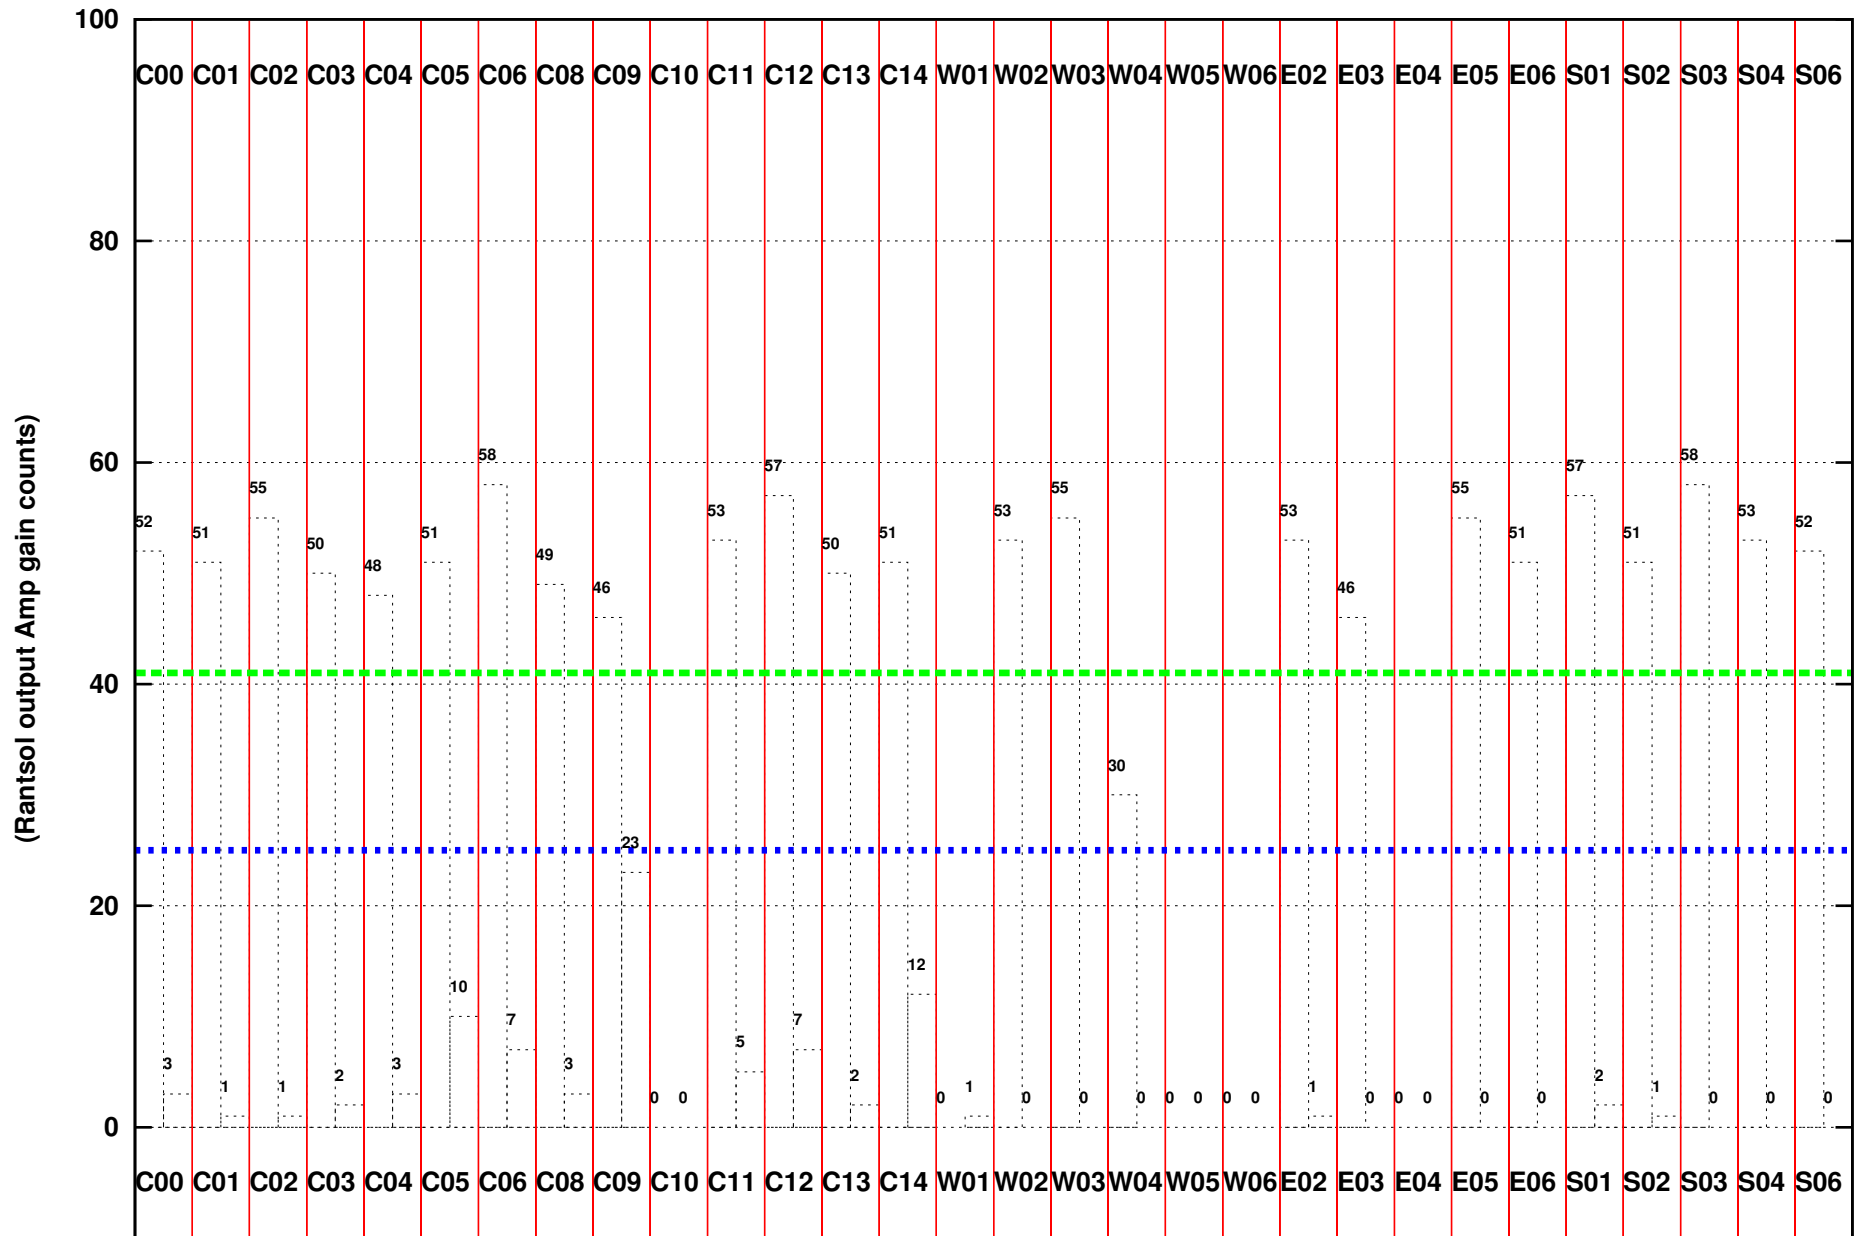

FRINGE STATUS (Rf:629.000,253.000 MHz., LO1:680.000,304.000 MHz., LO4/5:149.000,156.000 MHz.)

( File:/gsbifrdta/17dec/27\_004\_17dec2014.lta, scan:0, chan:80, Src:3C147, Date:17Dec2014 00:15:43)