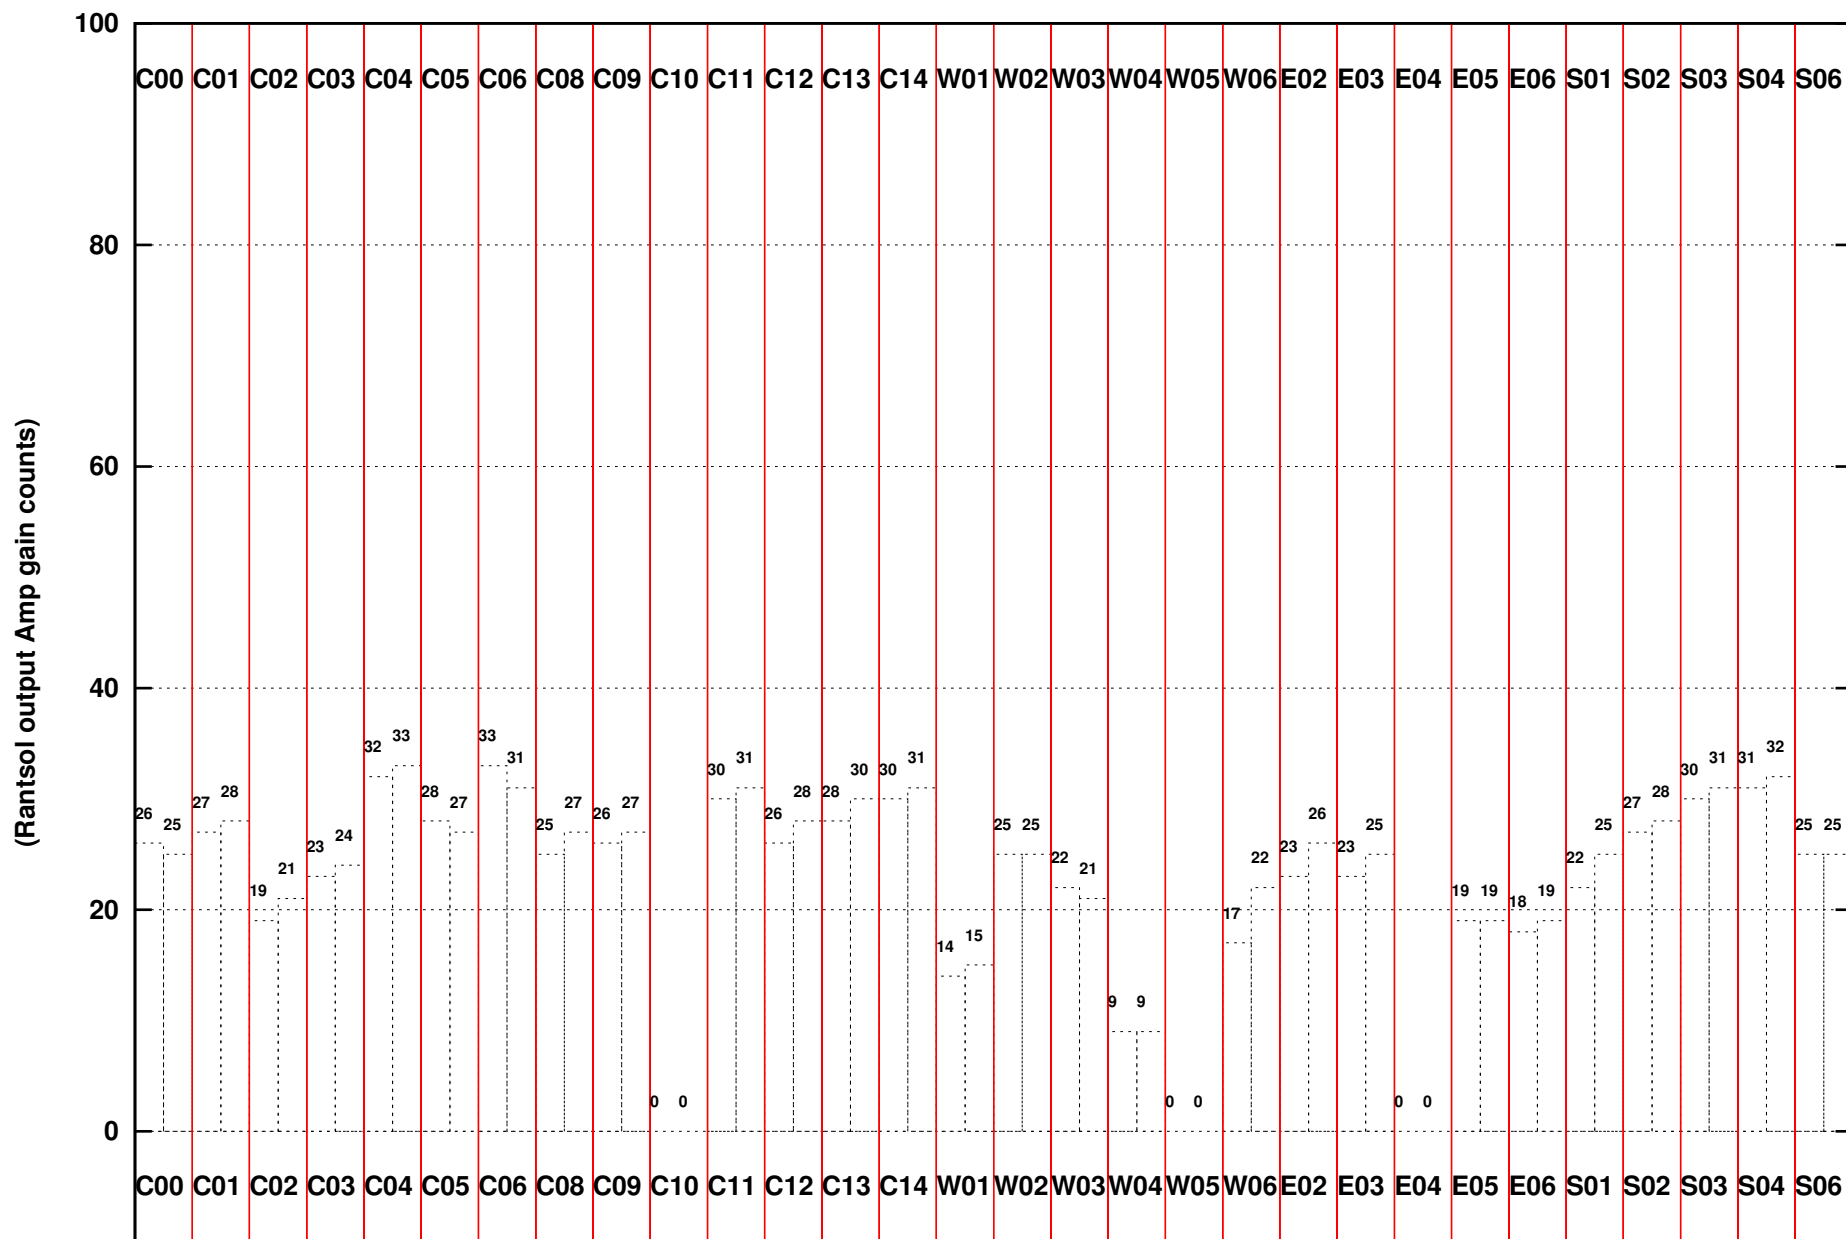

FRINGE STATUS (Rf:591.000,591.000 MHz., LO1:540.000,540.000 MHz., LO4/5:149.000,156.000 MHz.)

(File:/gsbifrddata1/22dec/27_042_22dec2014_2s.lta, scan:0, chan:80, Src:1154-350, Date:22Dec2014 05:09:46)