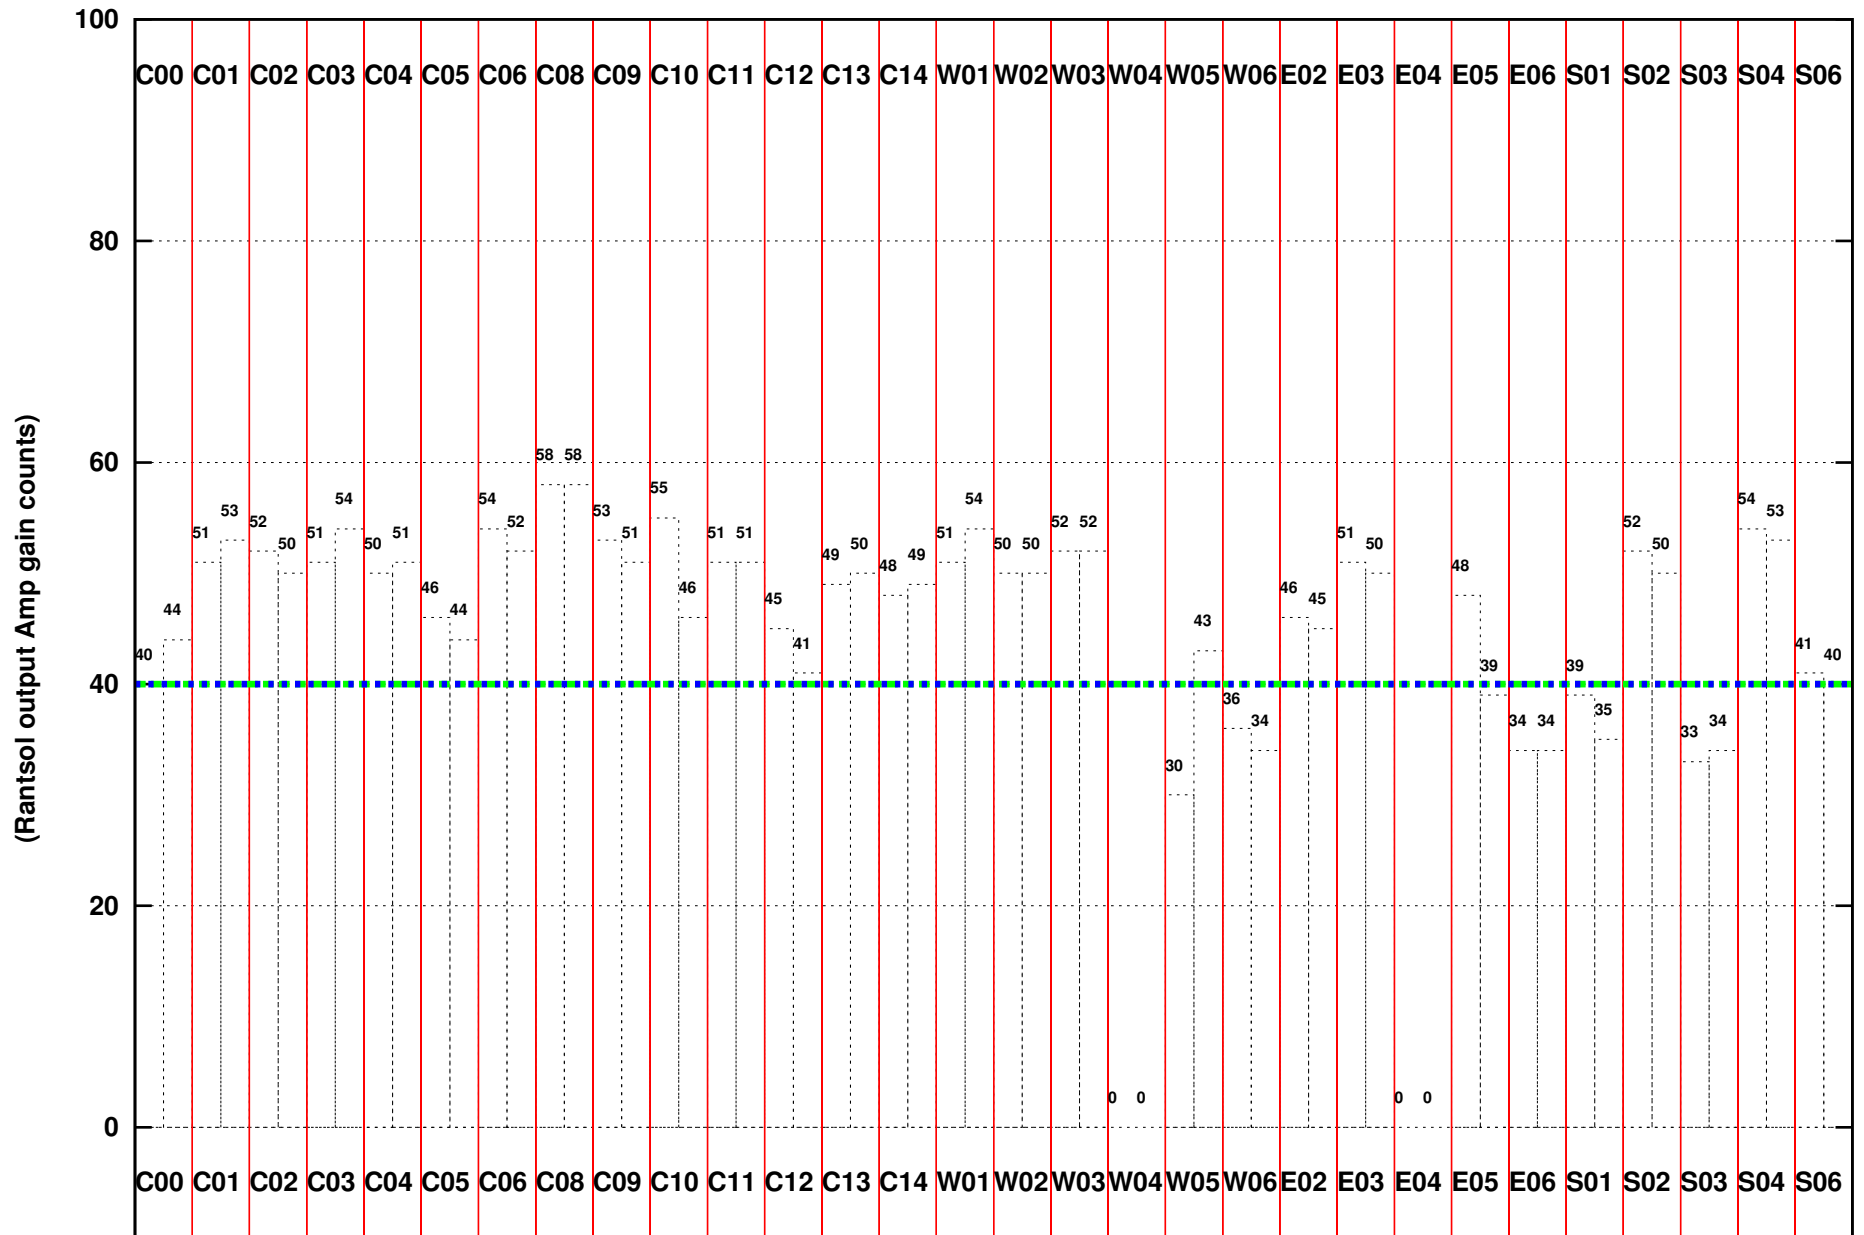

FRINGE STATUS (Rf:308.259,308.259 MHz., LO1:239.000,239.000 MHz., LO4/5:130.741,174.259 MHz.)

( File:/gsbifrddata/03jan/27\_054\_03jan2014.lta, scan:0, chan:80, Src:3C286, Date:03Jan2015 03:09:06)