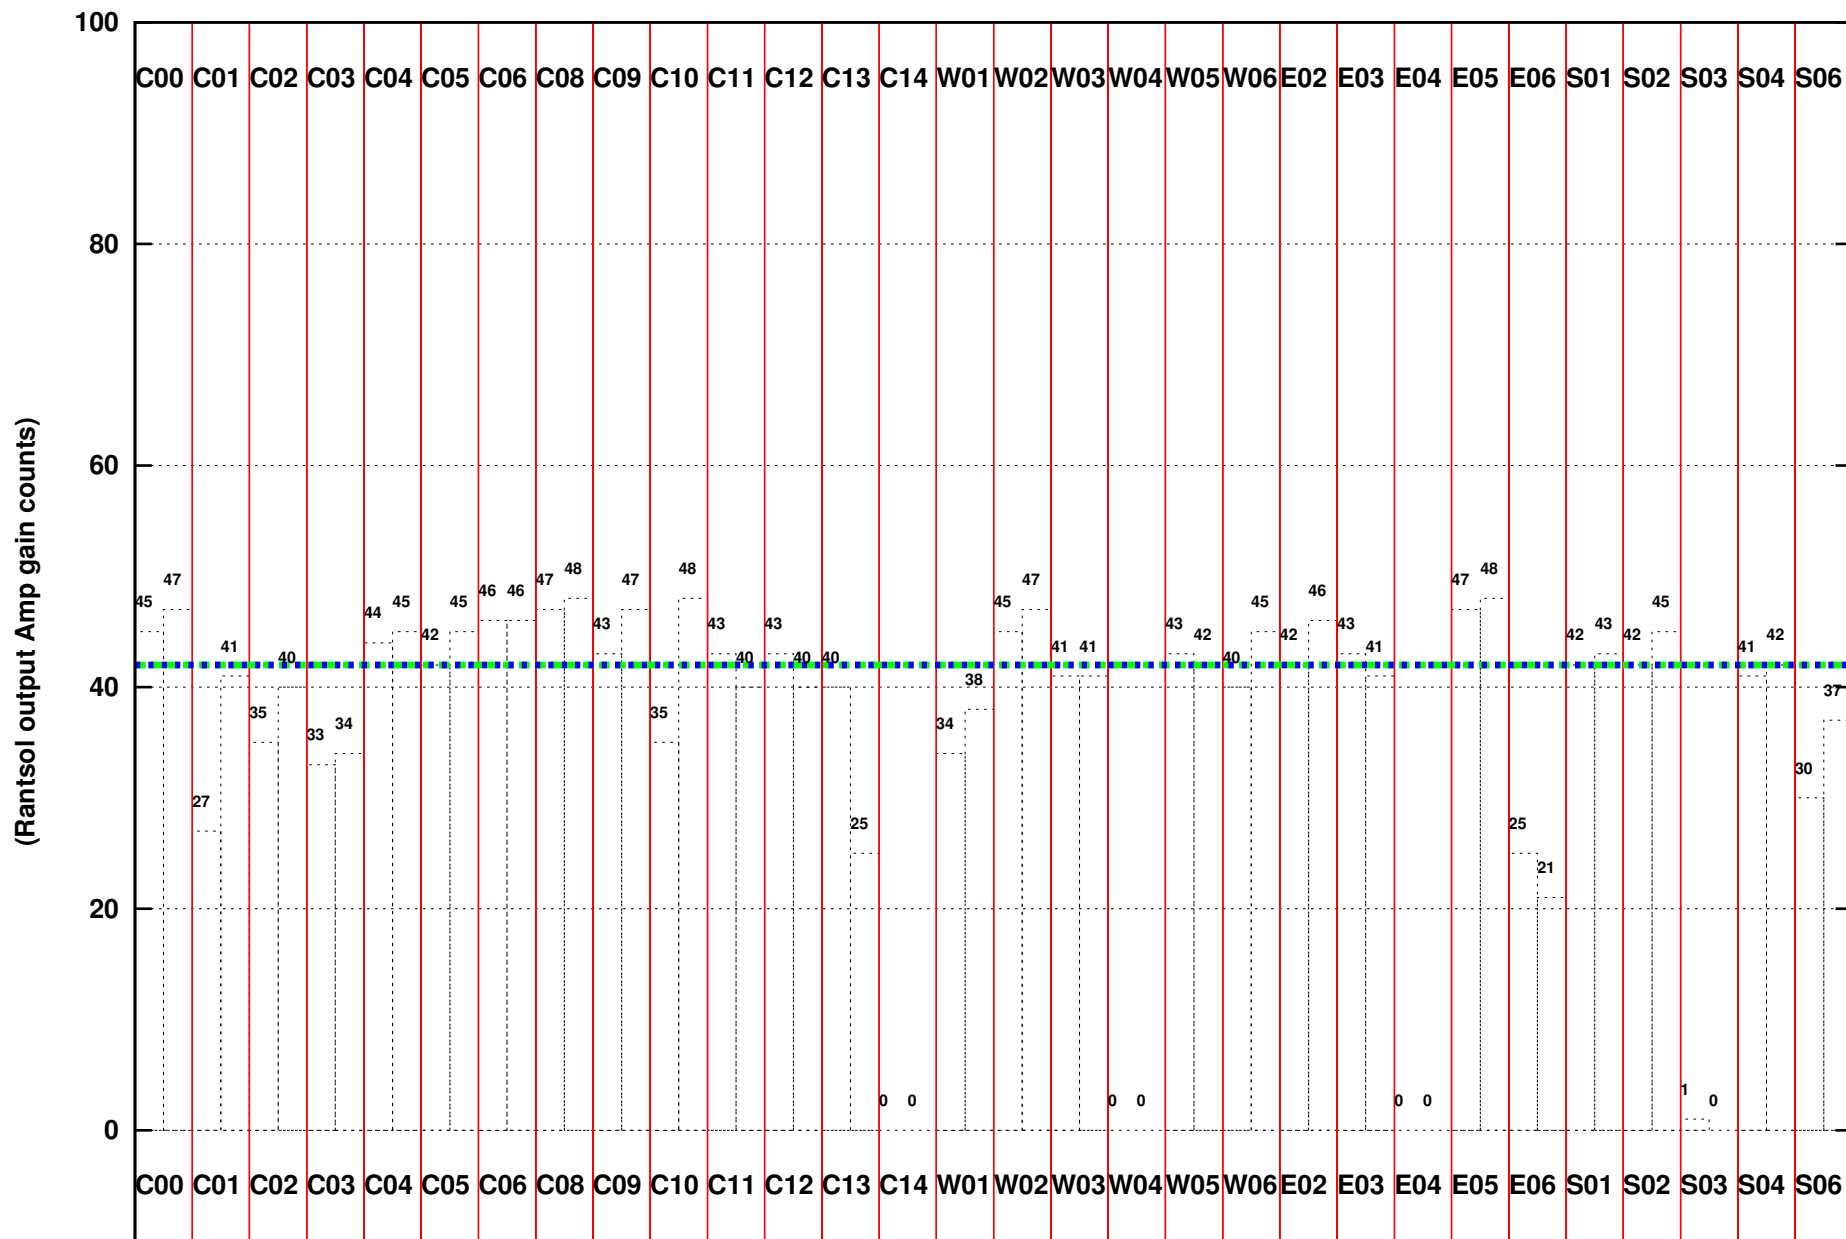

FRINGE STATUS (Rf:1416.227,1416.227 MHz., LO1:1345.000,1345.000 MHz., LO4/5:128.773,176.227 MHz.)

( File:/gsbifrddata/12jan/27\_037\_12jan2015.lta, scan:0, chan:80, Src:3C48, Date:11Jan2015 23:54:06)