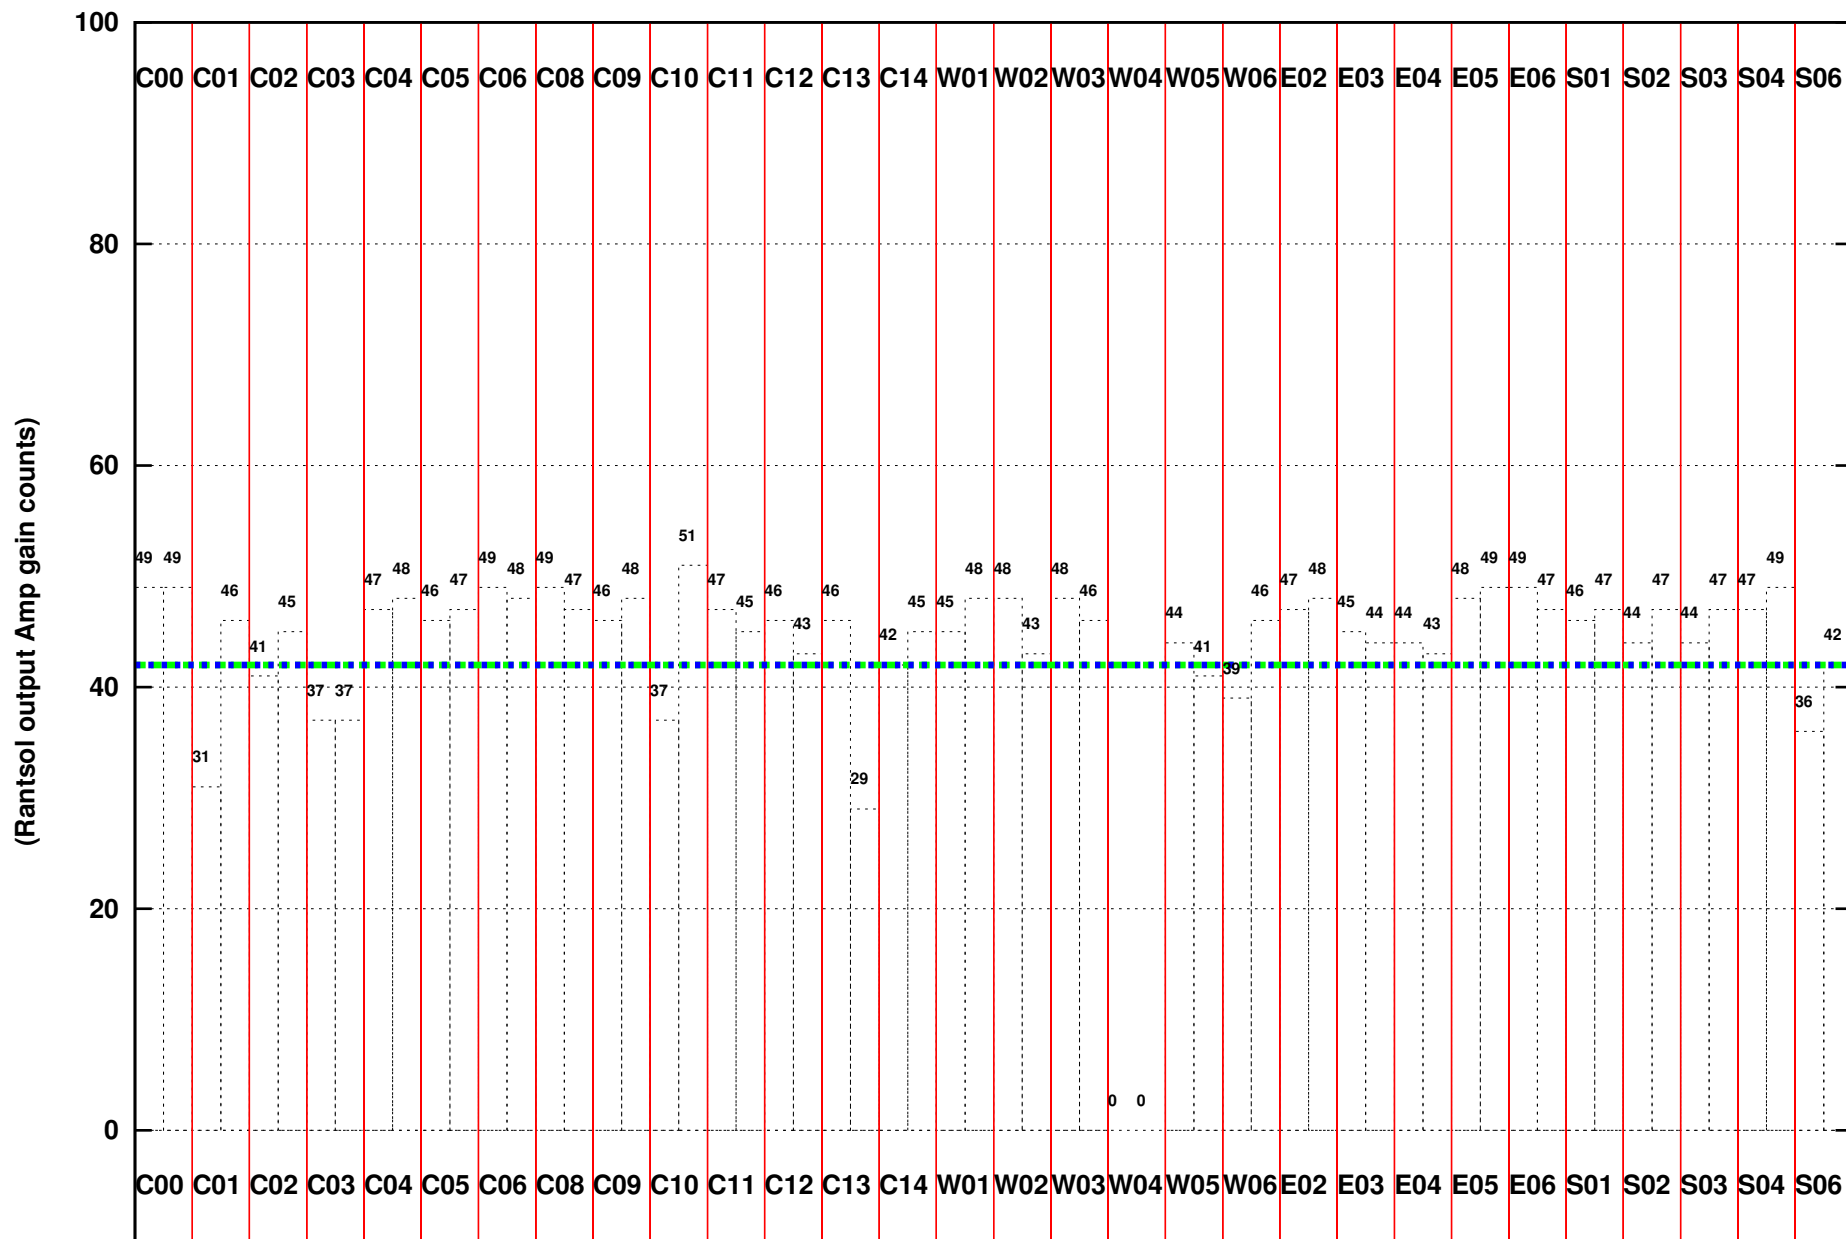

FRINGE STATUS (Rf:1413.917,1413.917 MHz., LO1:1345.000,1345.000 MHz., LO4/5:131.083,173.917 MHz.)

(File:/gsbifrddata/17jan/27_022_17jan2015.lta, scan:0, chan:80, Src:3C147, Date:17Jan2015 23:18:54)