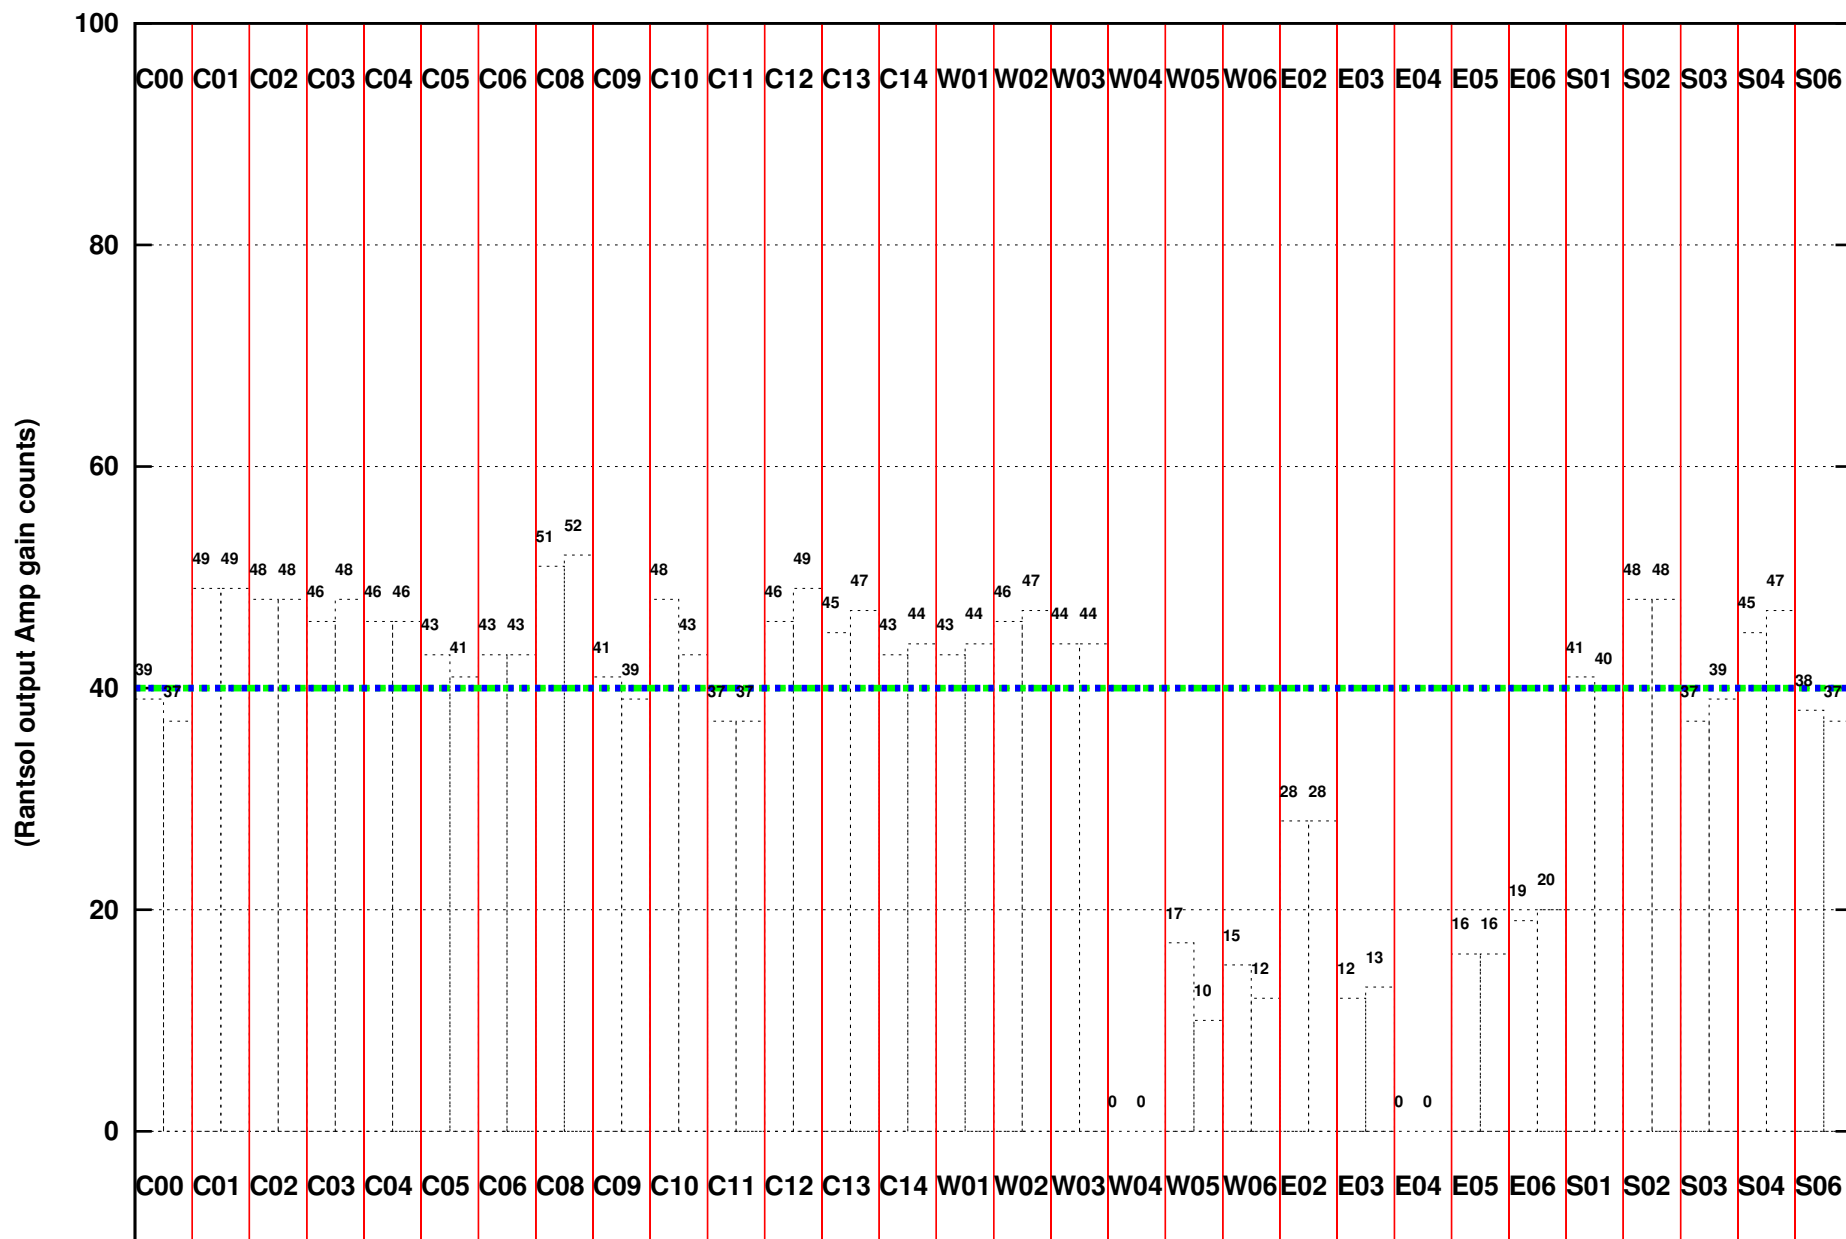

FRINGE STATUS (Rf:306.000,306.000 MHz., LO1:255.000,255.000 MHz., LO4/5:149.000,156.000 MHz.)

(File:/gsbifrddata/24jan/27_001_24jan2015.lta, scan:0, chan:80, Src:3C147, Date:24Jan2015 00:35:51)