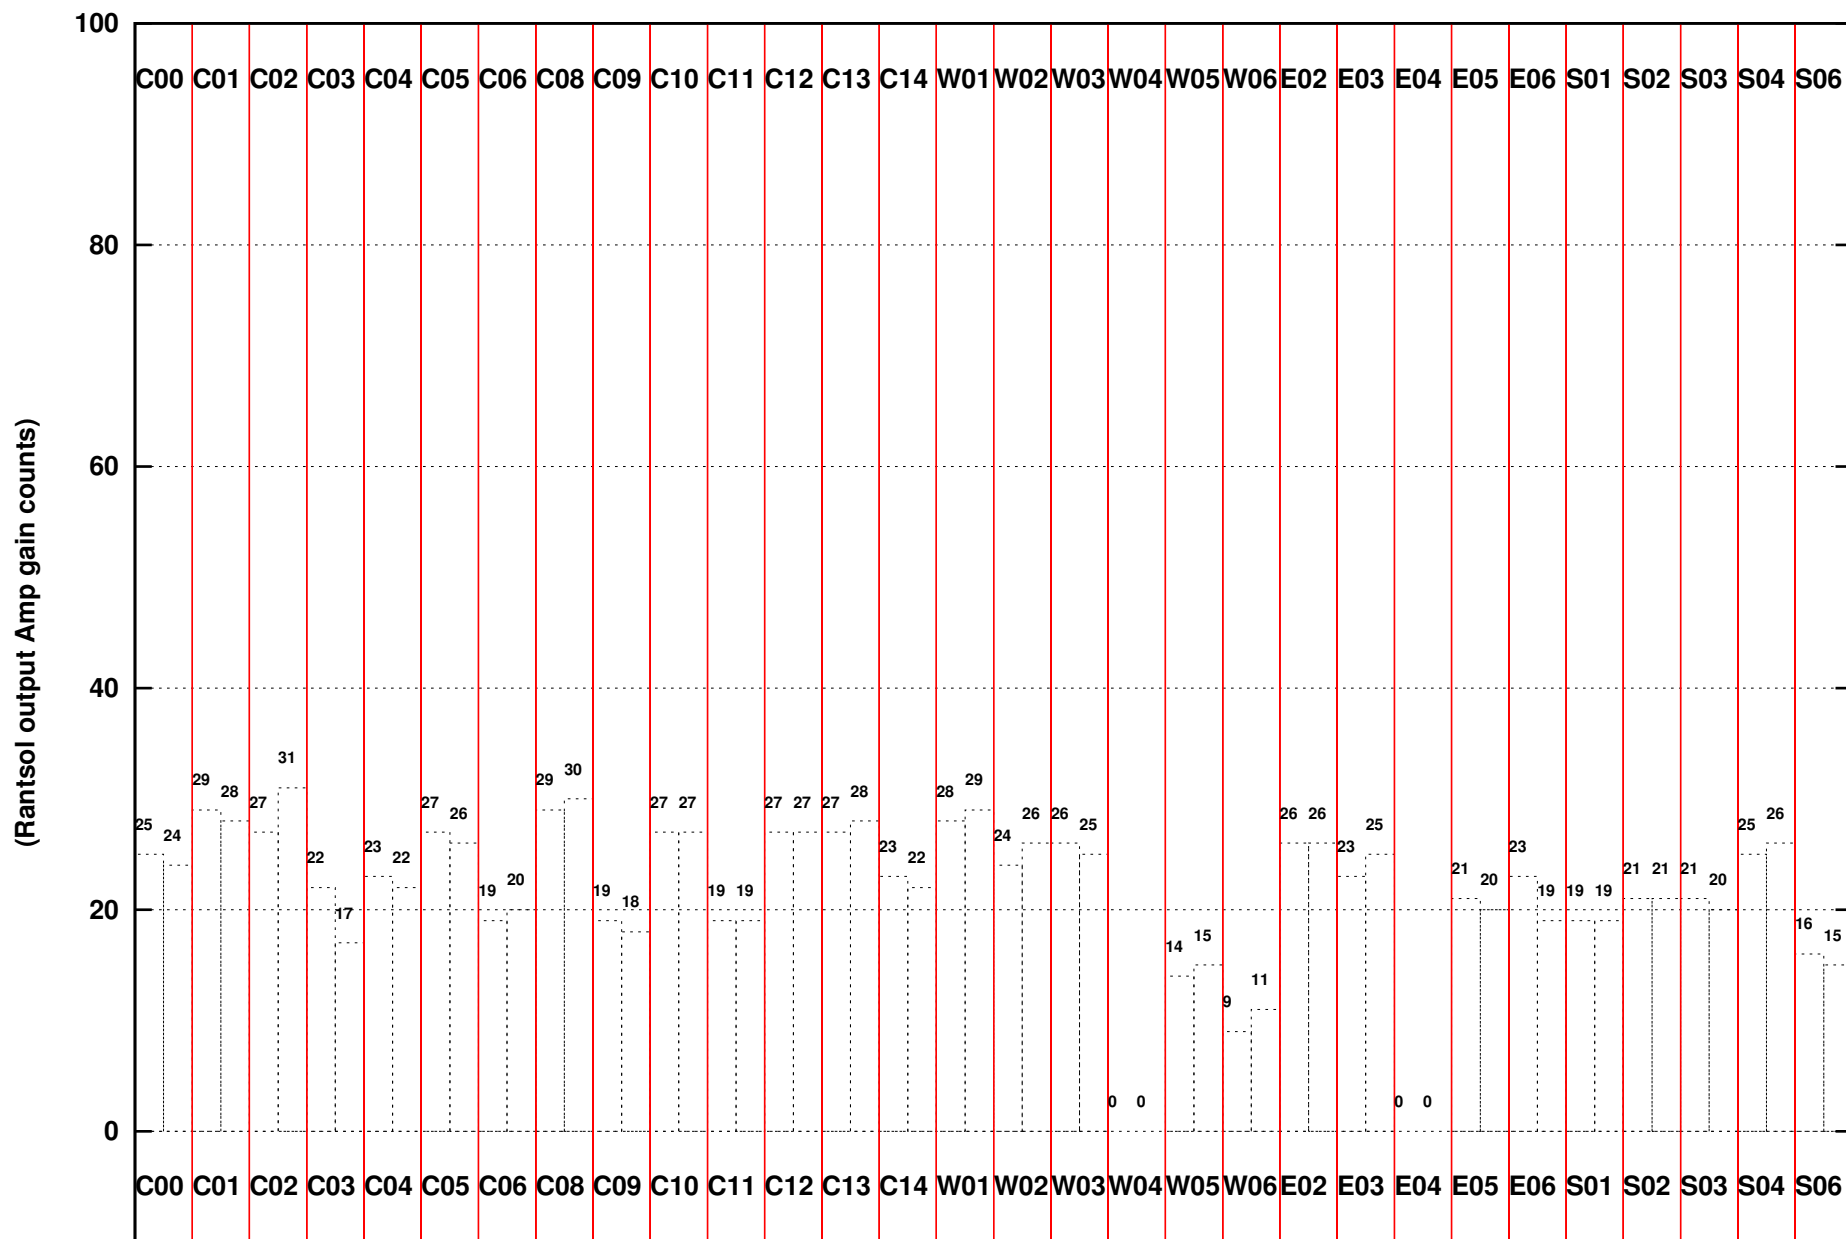

FRINGE STATUS (Rf:306.000,306.000 MHz., LO1:255.000,255.000 MHz., LO4/5:149.000,156.000 MHz.)

(File:/gsbifrdta/24jan/27_043_24jan2015_2s.lta, scan:0, chan:80, Src:1623-116, Date:24Jan2015 08:39:14)