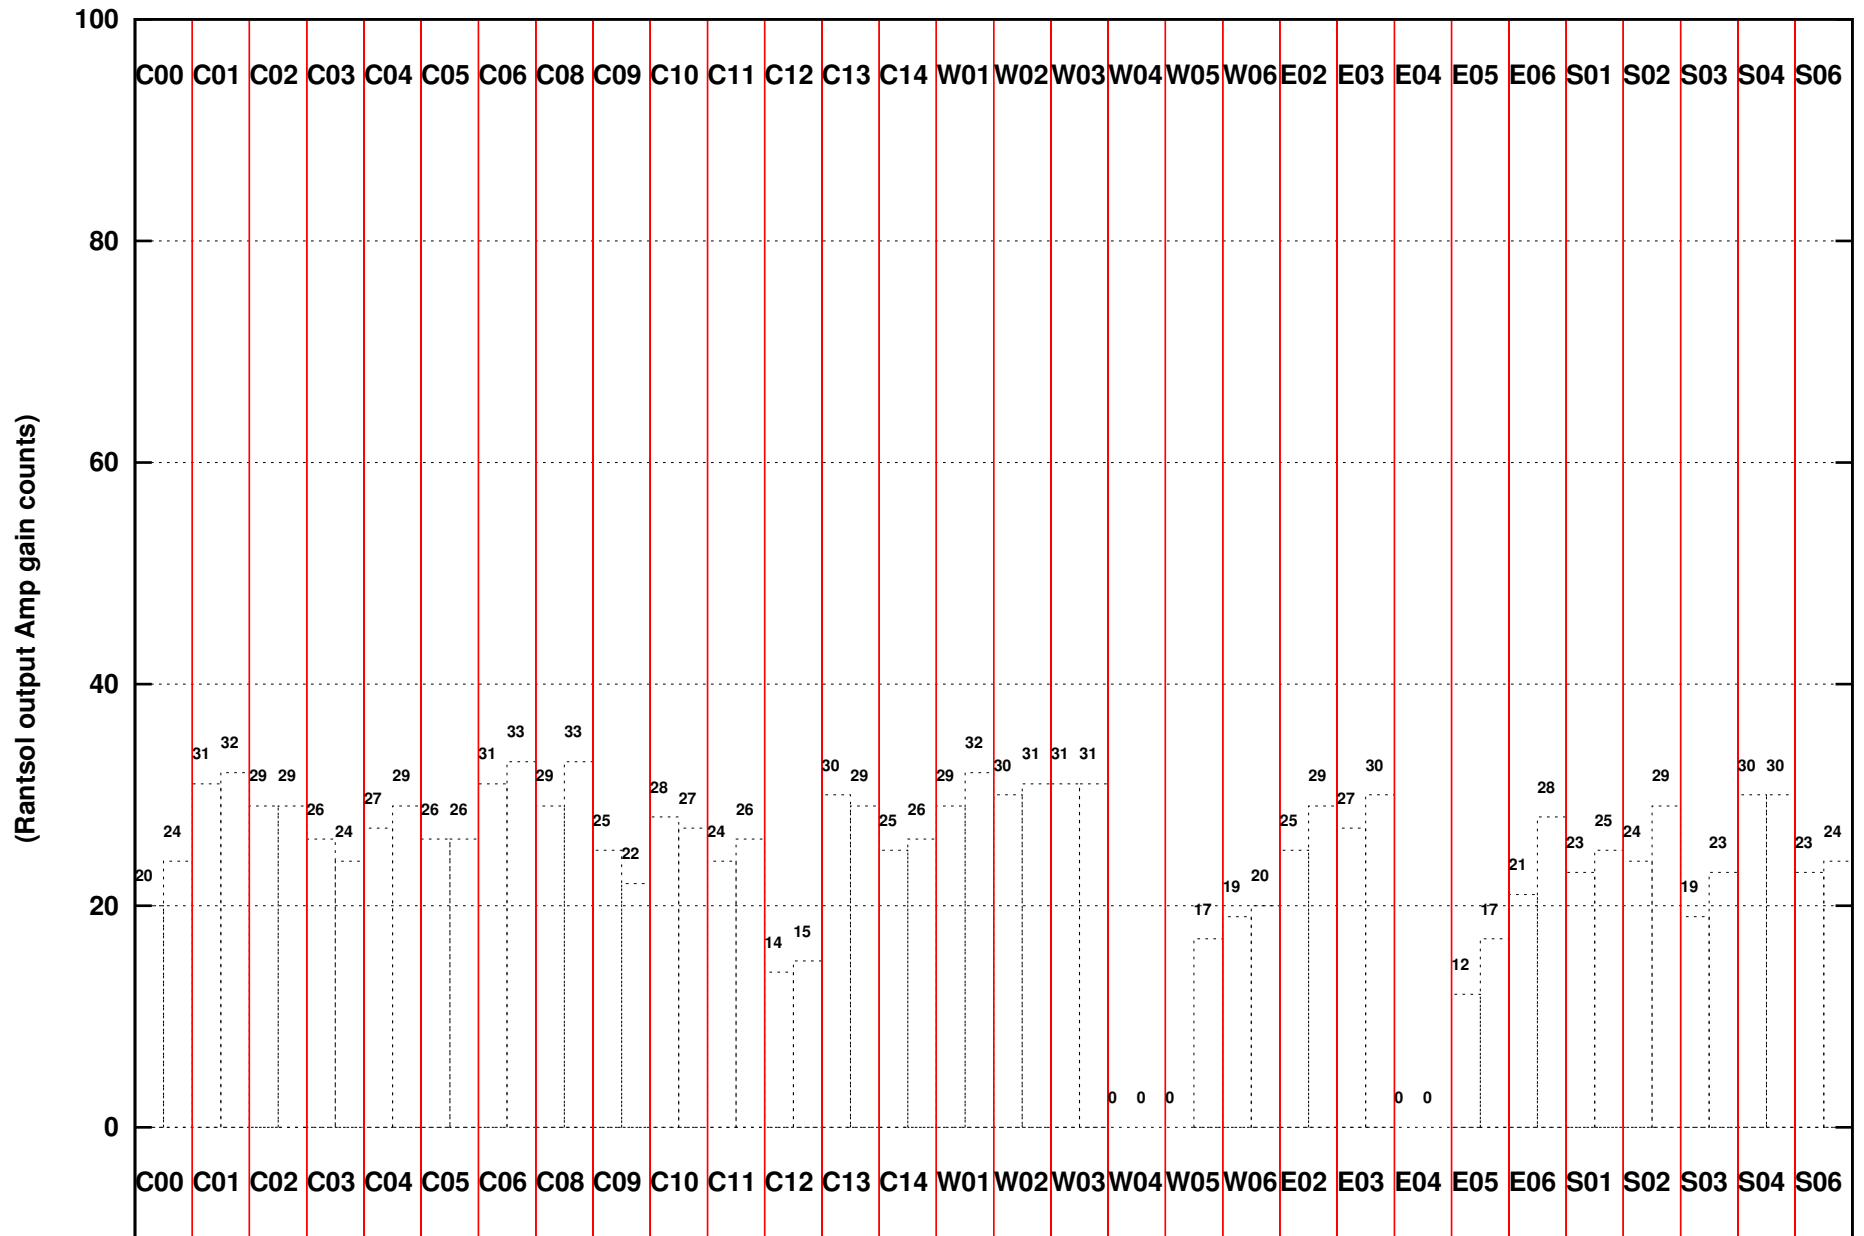

FRINGE STATUS (Rf:306.000,306.000 MHz., LO1:255.000,255.000 MHz., LO4/5:149.000,156.000 MHz.)

( File:/gsbifrdta/25jan/27\_042\_25jan2015\_2s.lta, scan:0, chan:80, Src:1154-350, Date:25Jan2015 01:00:07)