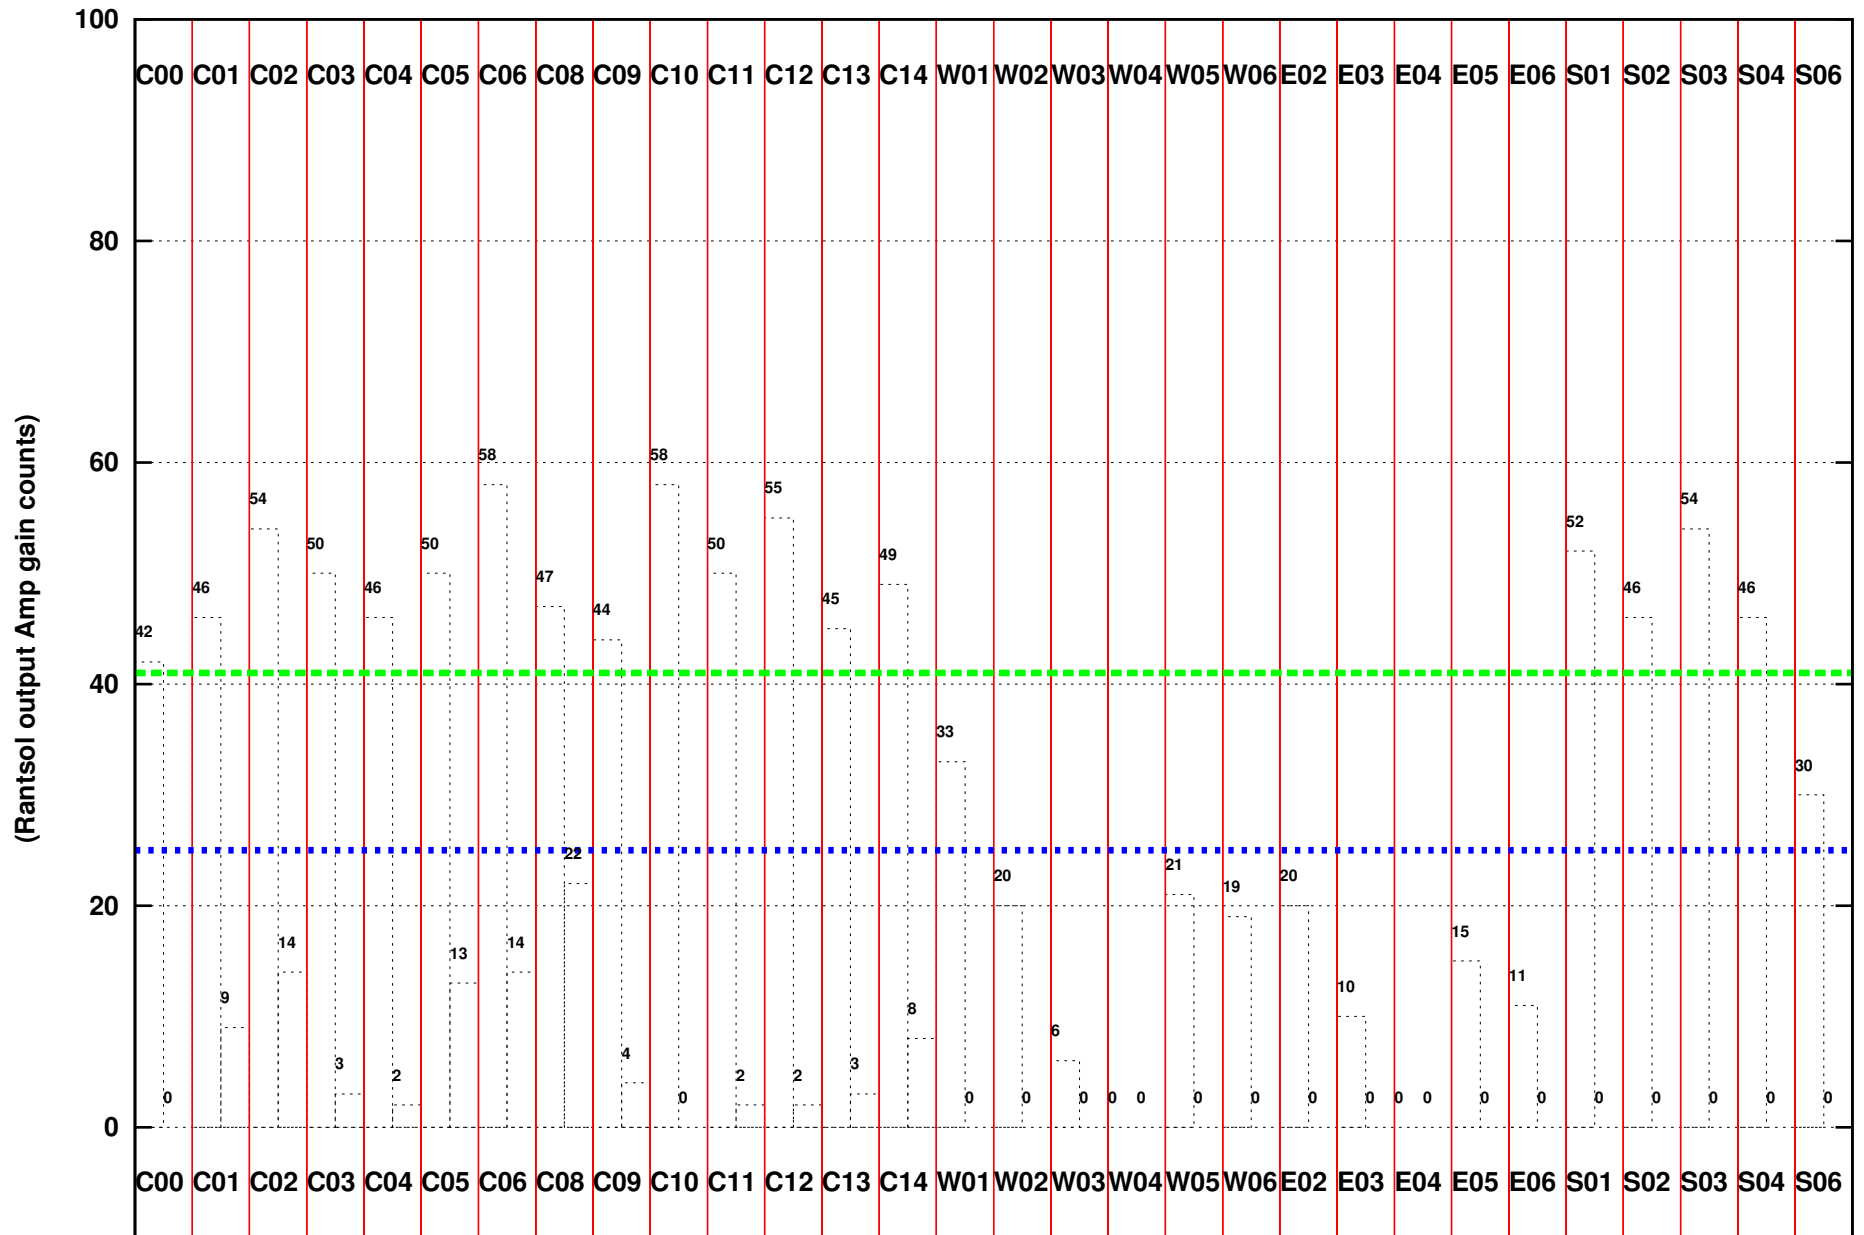

FRINGE STATUS (Rf:629.000,253.000 MHz., LO1:680.000,304.000 MHz., LO4/5:149.000,156.000 MHz.)

(File:/gsbifrddata/21jan/27_004_21jan2015.lta, scan:0, chan:80, Src:3C147, Date:20Jan2015 23:37:33)