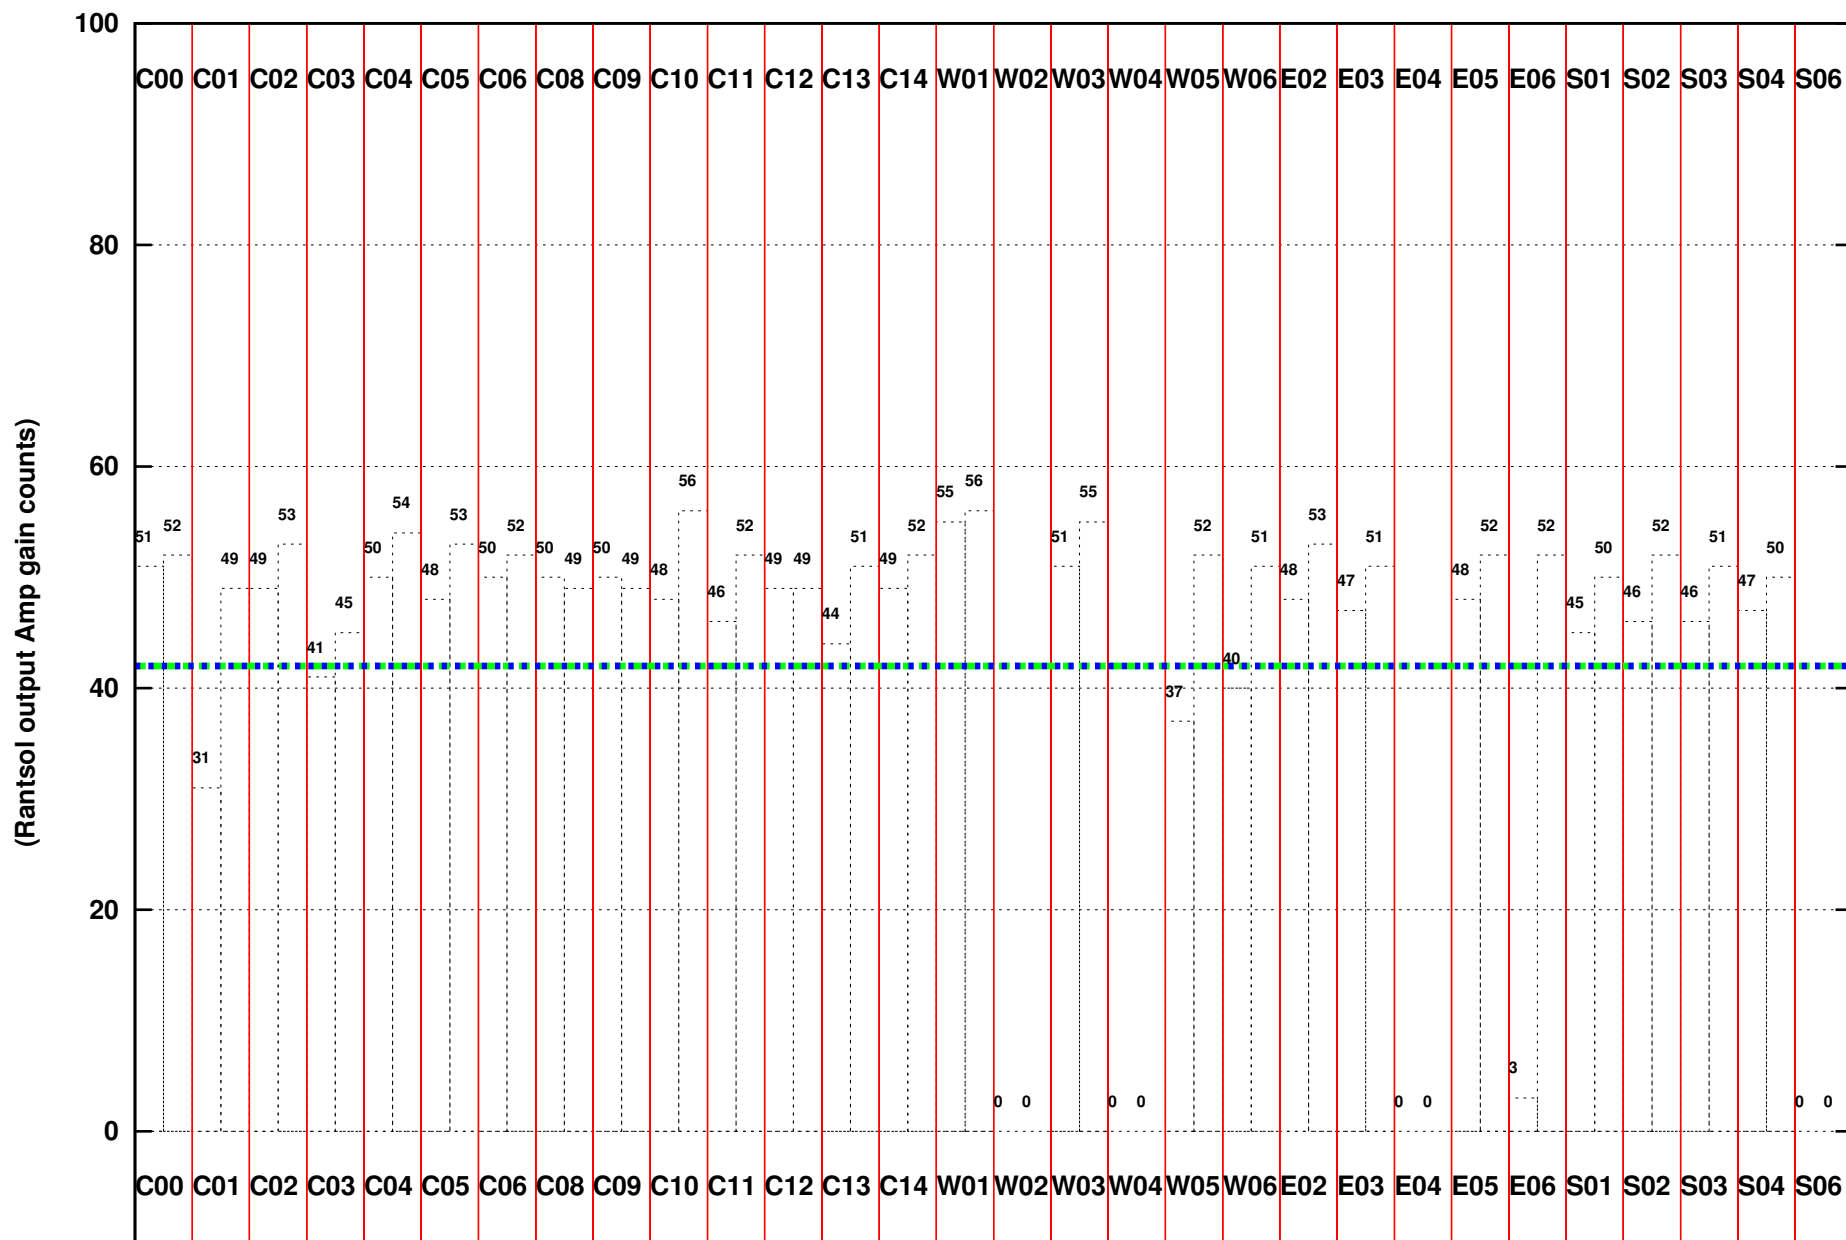

FRINGE STATUS (Rf:1123.257,1123.257 MHz., LO1:1055.000,1055.000 MHz., LO4/5:131.743,173.257 MHz.)

(File:/gsbifrddata/30jan/27_015_30jan2015.lta, scan:0, chan:80, Src:3C286, Date:30Jan2015 01:15:11)