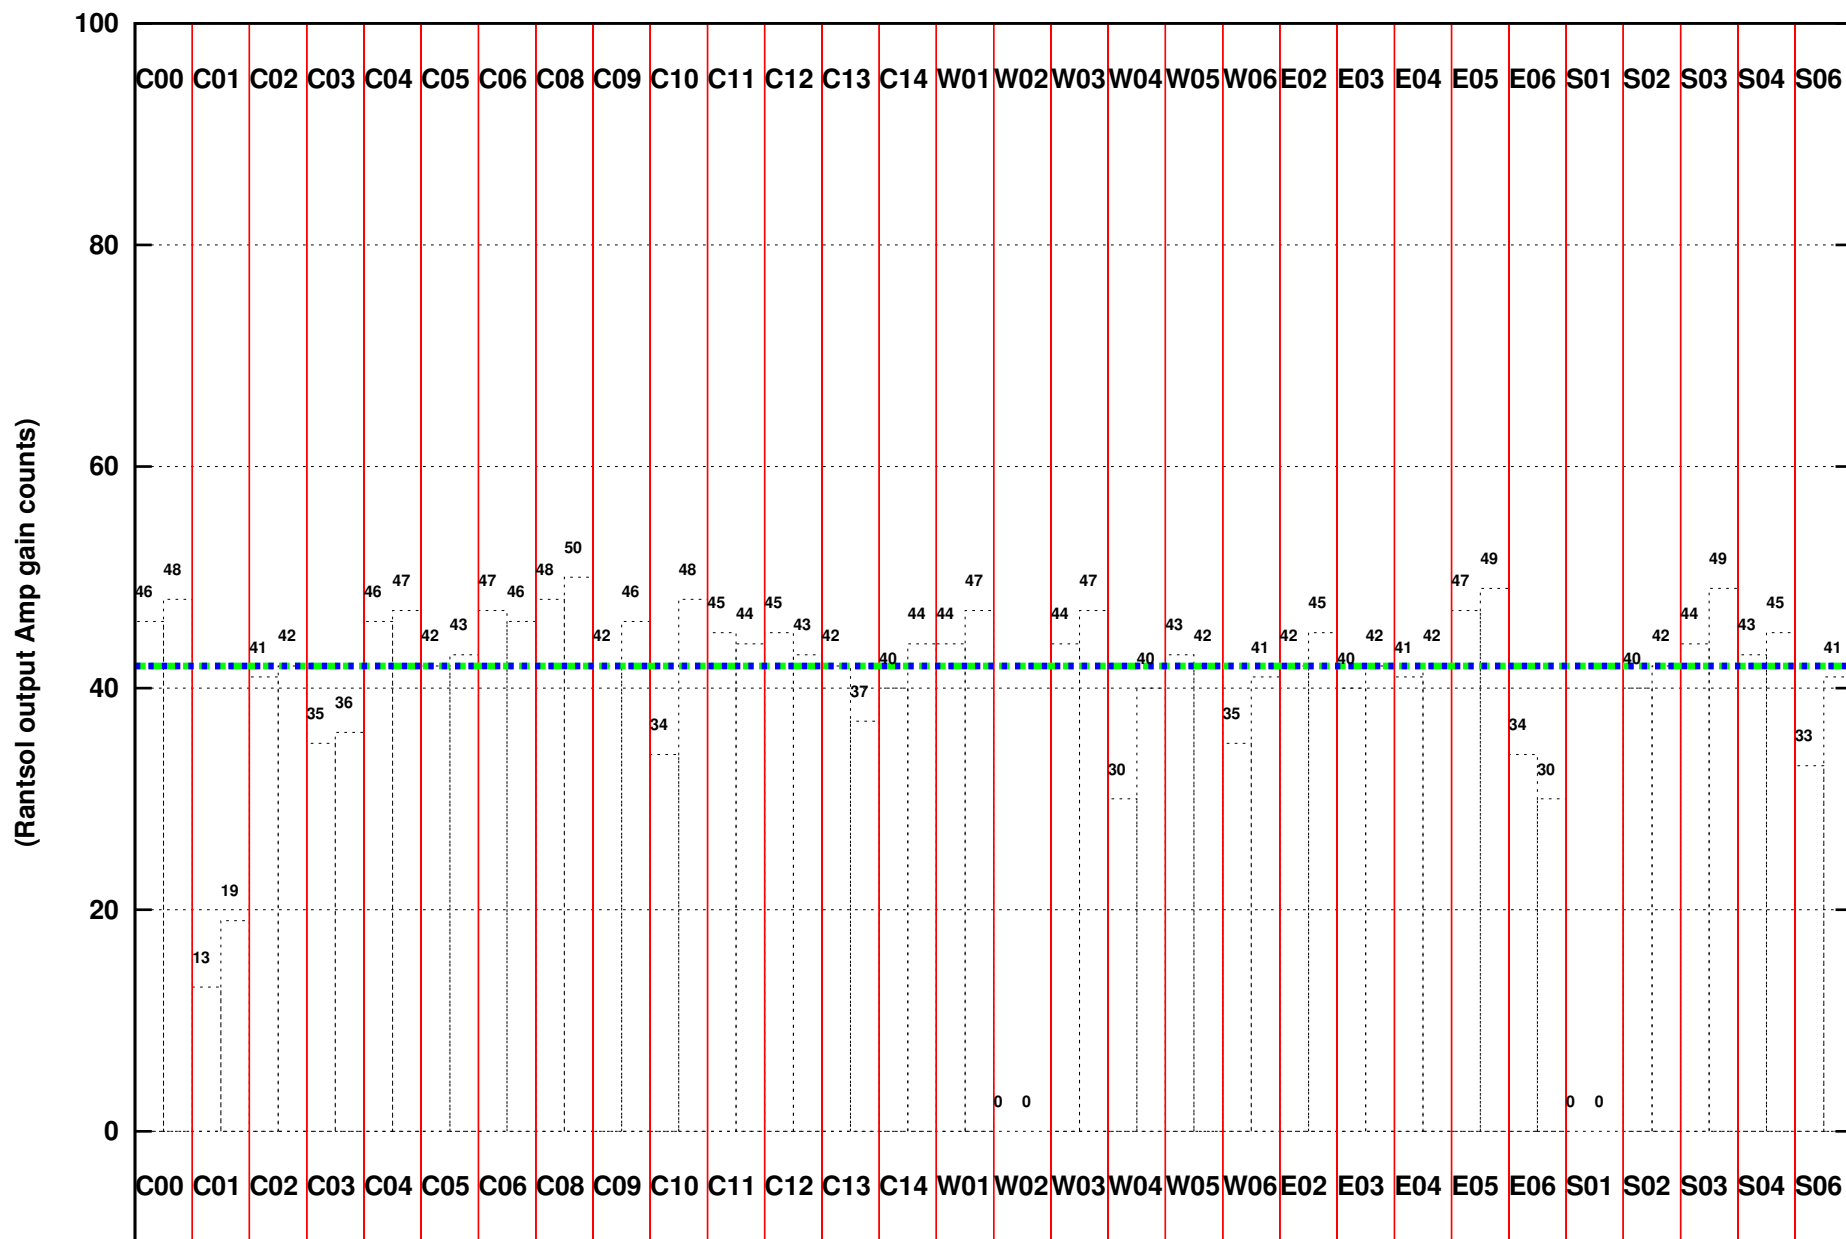

FRINGE STATUS (Rf:1389.704,1389.704 MHz., LO1:1330.000,1330.000 MHz., LO4/5:140.296,164.704 MHz.)

(File:/gsbifrddata/01feb/27_024_01feb2015.lta, scan:0, chan:80, Src:3C286, Date:01Feb2015 10:09:01)