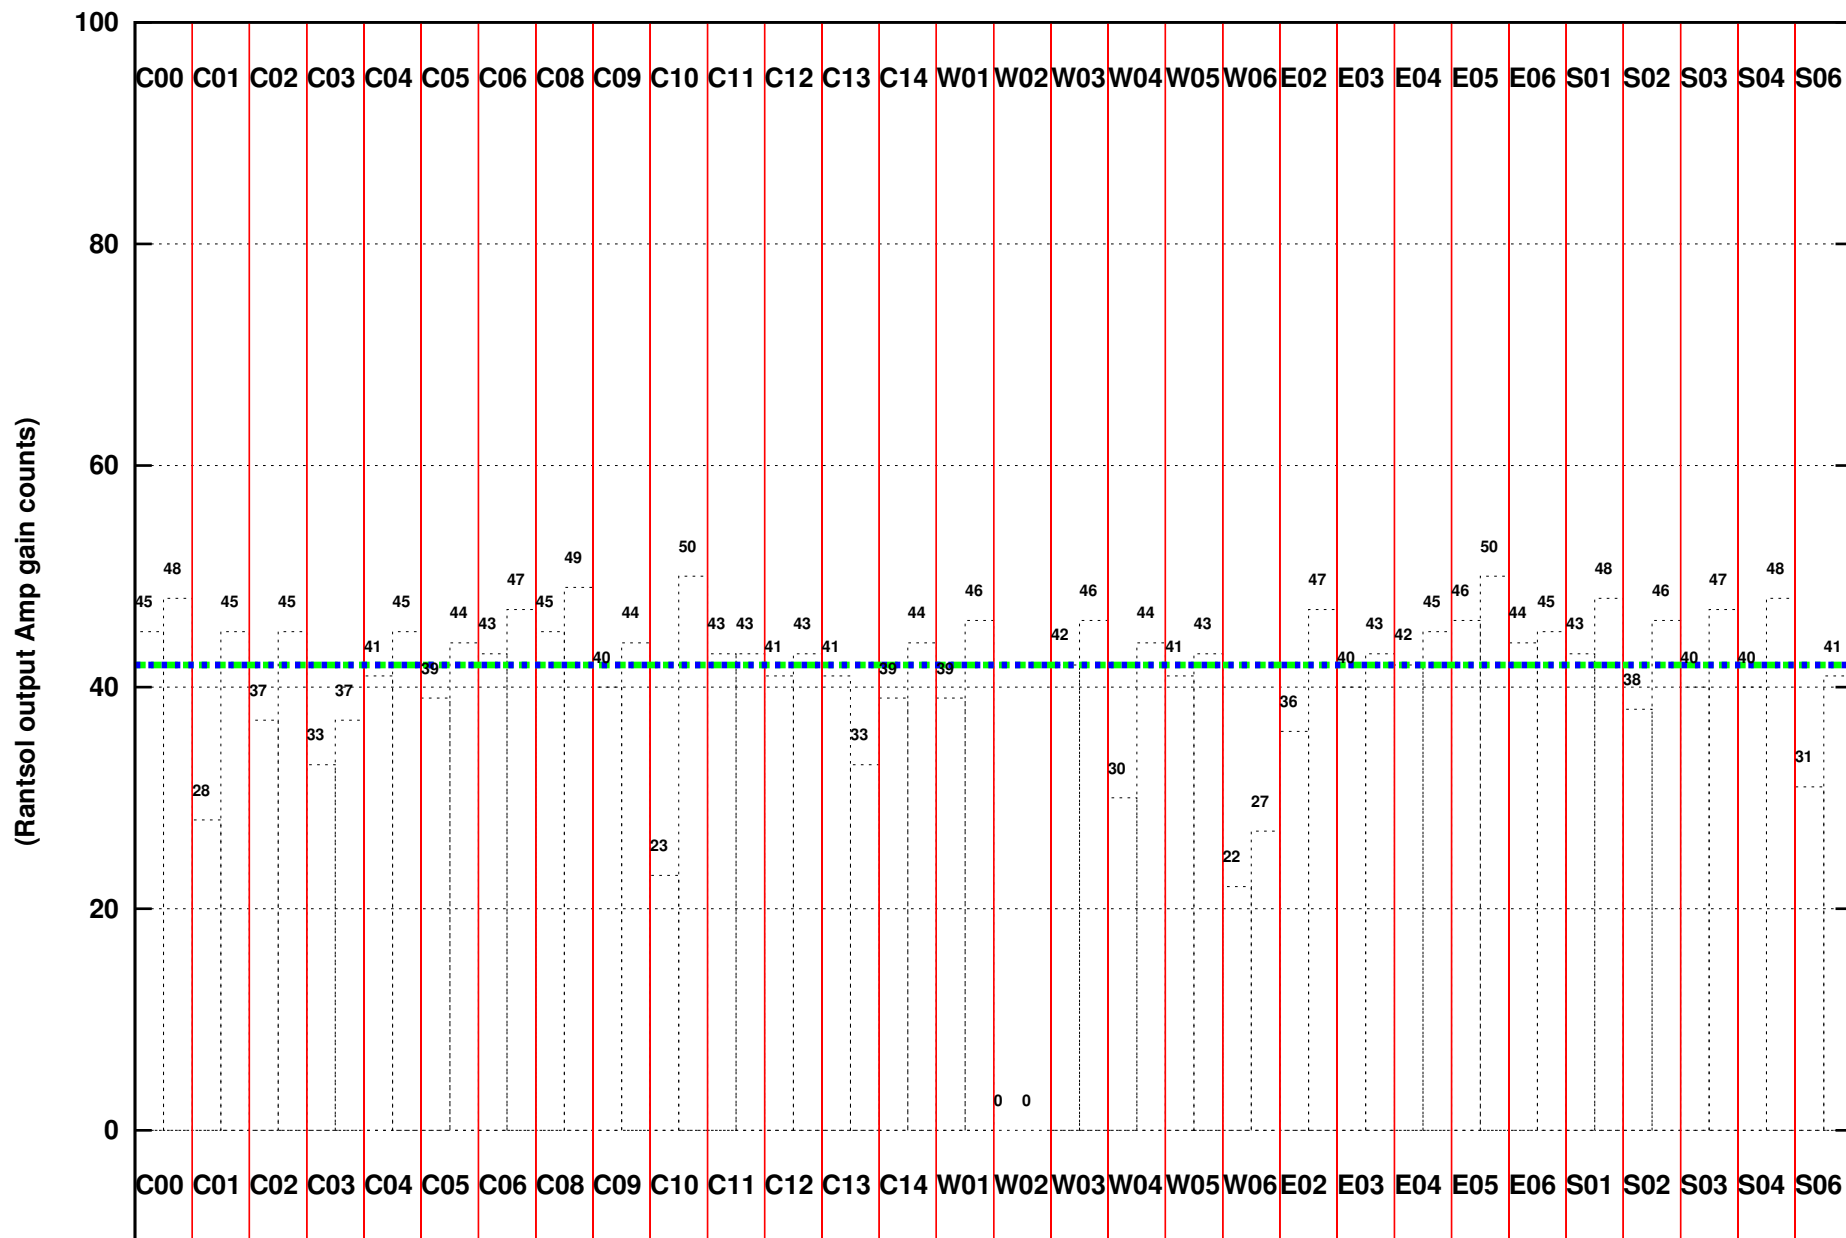

FRINGE STATUS (Rf:1407.415,1407.415 MHz., LO1:1335.000,1335.000 MHz., LO4/5:127.585,177.415 MHz.)

(File:/gsbifrddata1/04feb/27_005_03feb2015_8s.lta, scan:0, chan:80, Src:3C286, Date:04Feb2015 00:06:40)