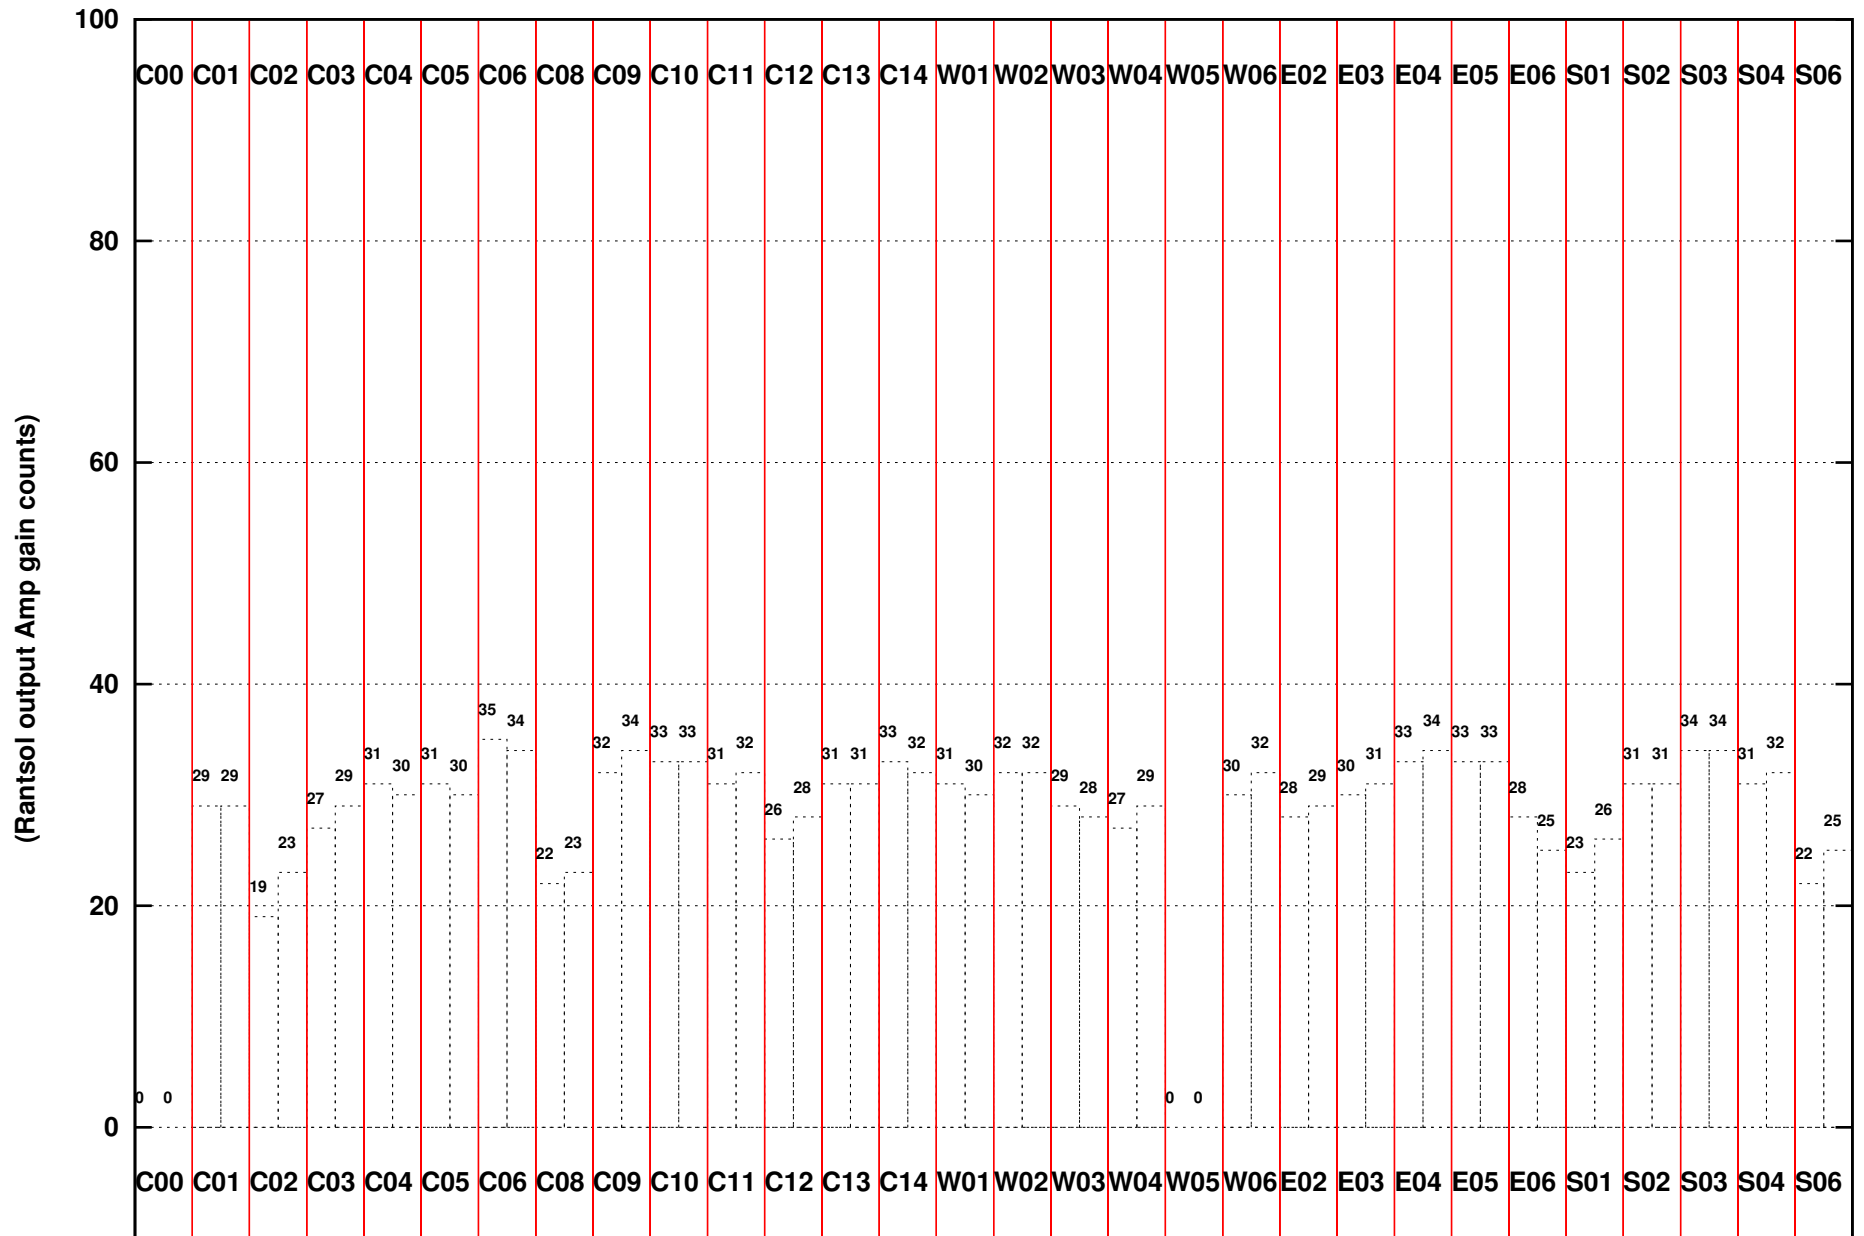

FRINGE STATUS (Rf:591.000,591.000 MHz., LO1:540.000,540.000 MHz., LO4/5:149.000,156.000 MHz.)

(File:/gsbifrddata1/24feb/27_042_24feb15.lta, scan:0, chan:80, Src:1154-350, Date:24Feb2015 02:49:23)