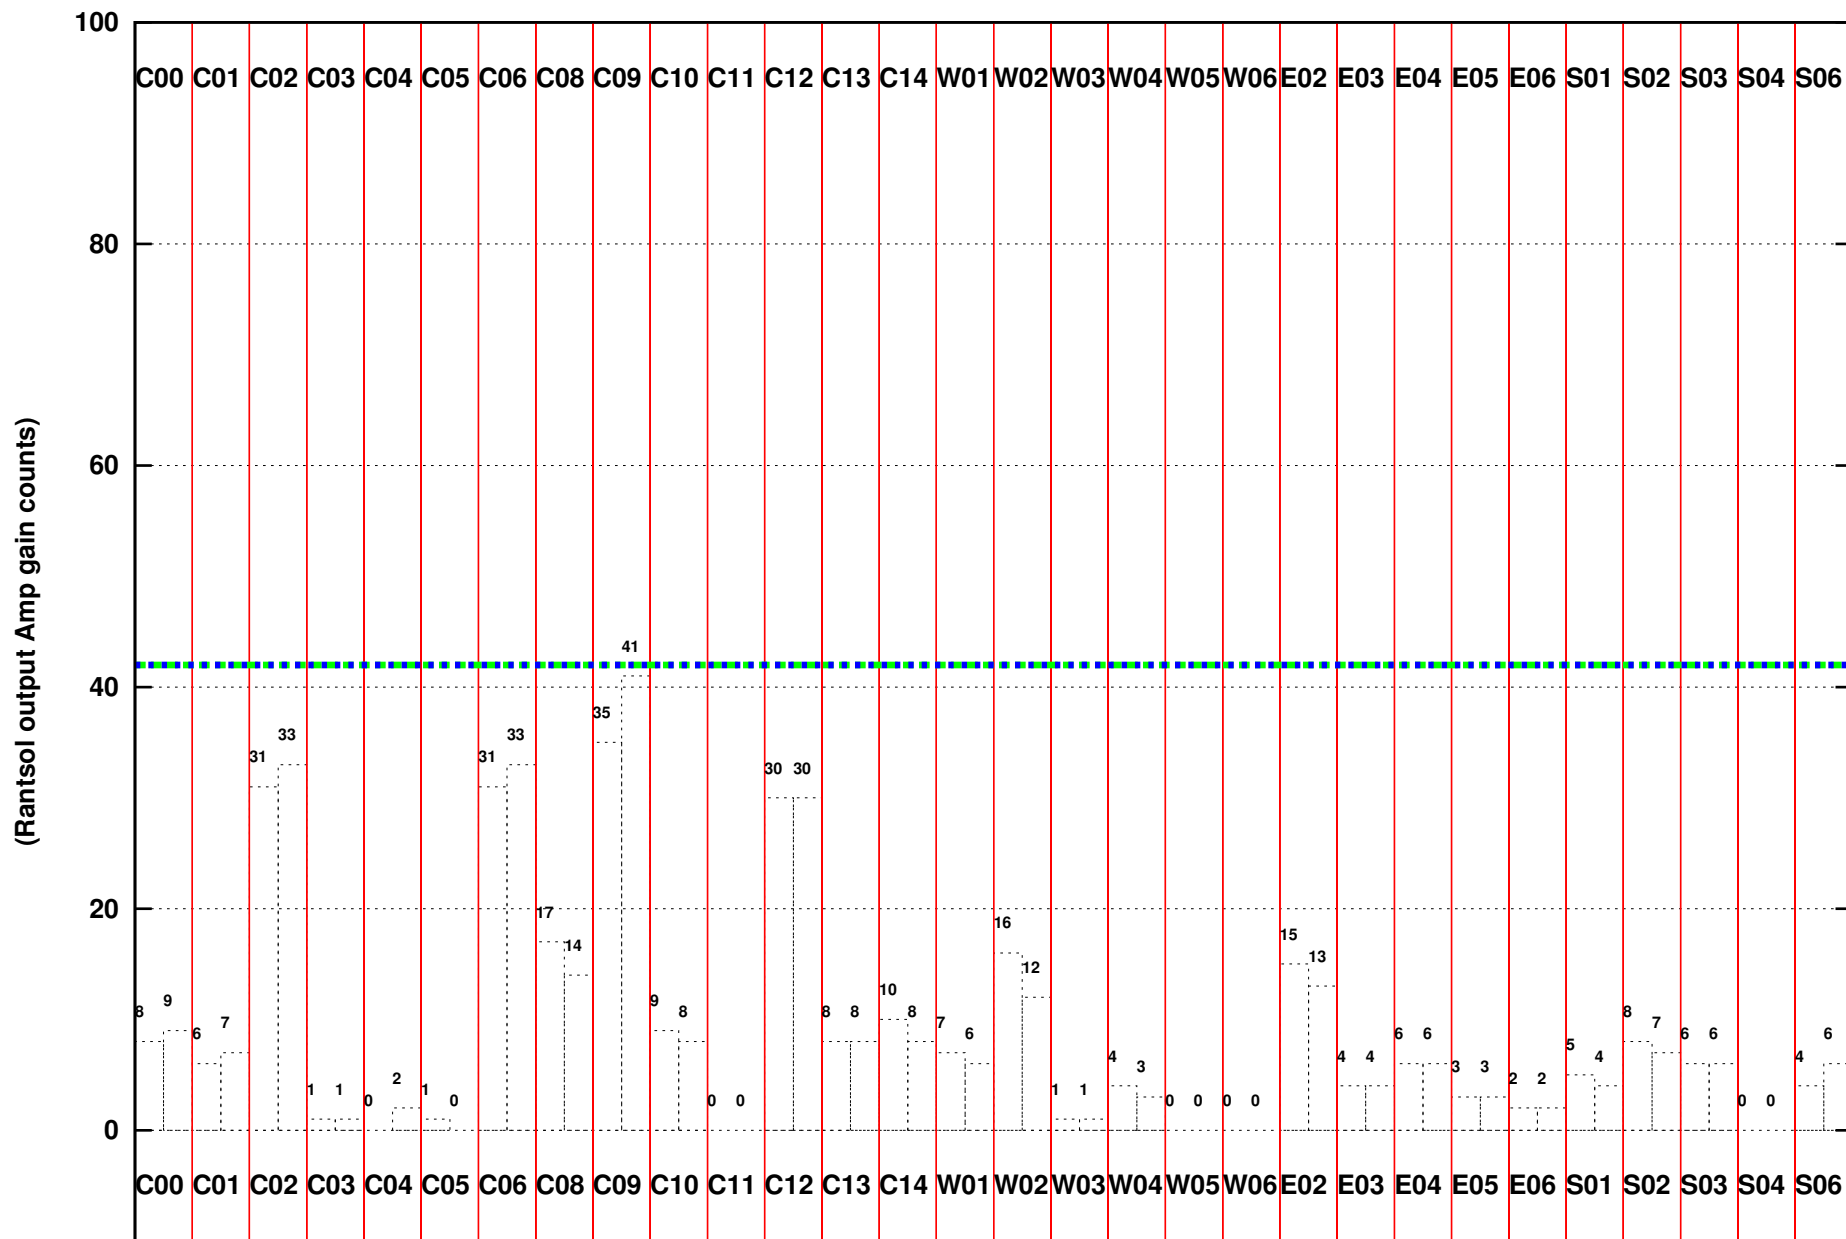

FRINGE STATUS (Rf:1250.273,1250.273 MHz., LO1:1180.000,1180.000 MHz., LO4/5:129.727,175.273 MHz.)

(File:/gsbifrddata/28feb/27_015_28feb2015.lta, scan:0, chan:80, Src:3C147, Date:28Feb2015 20:42:54)