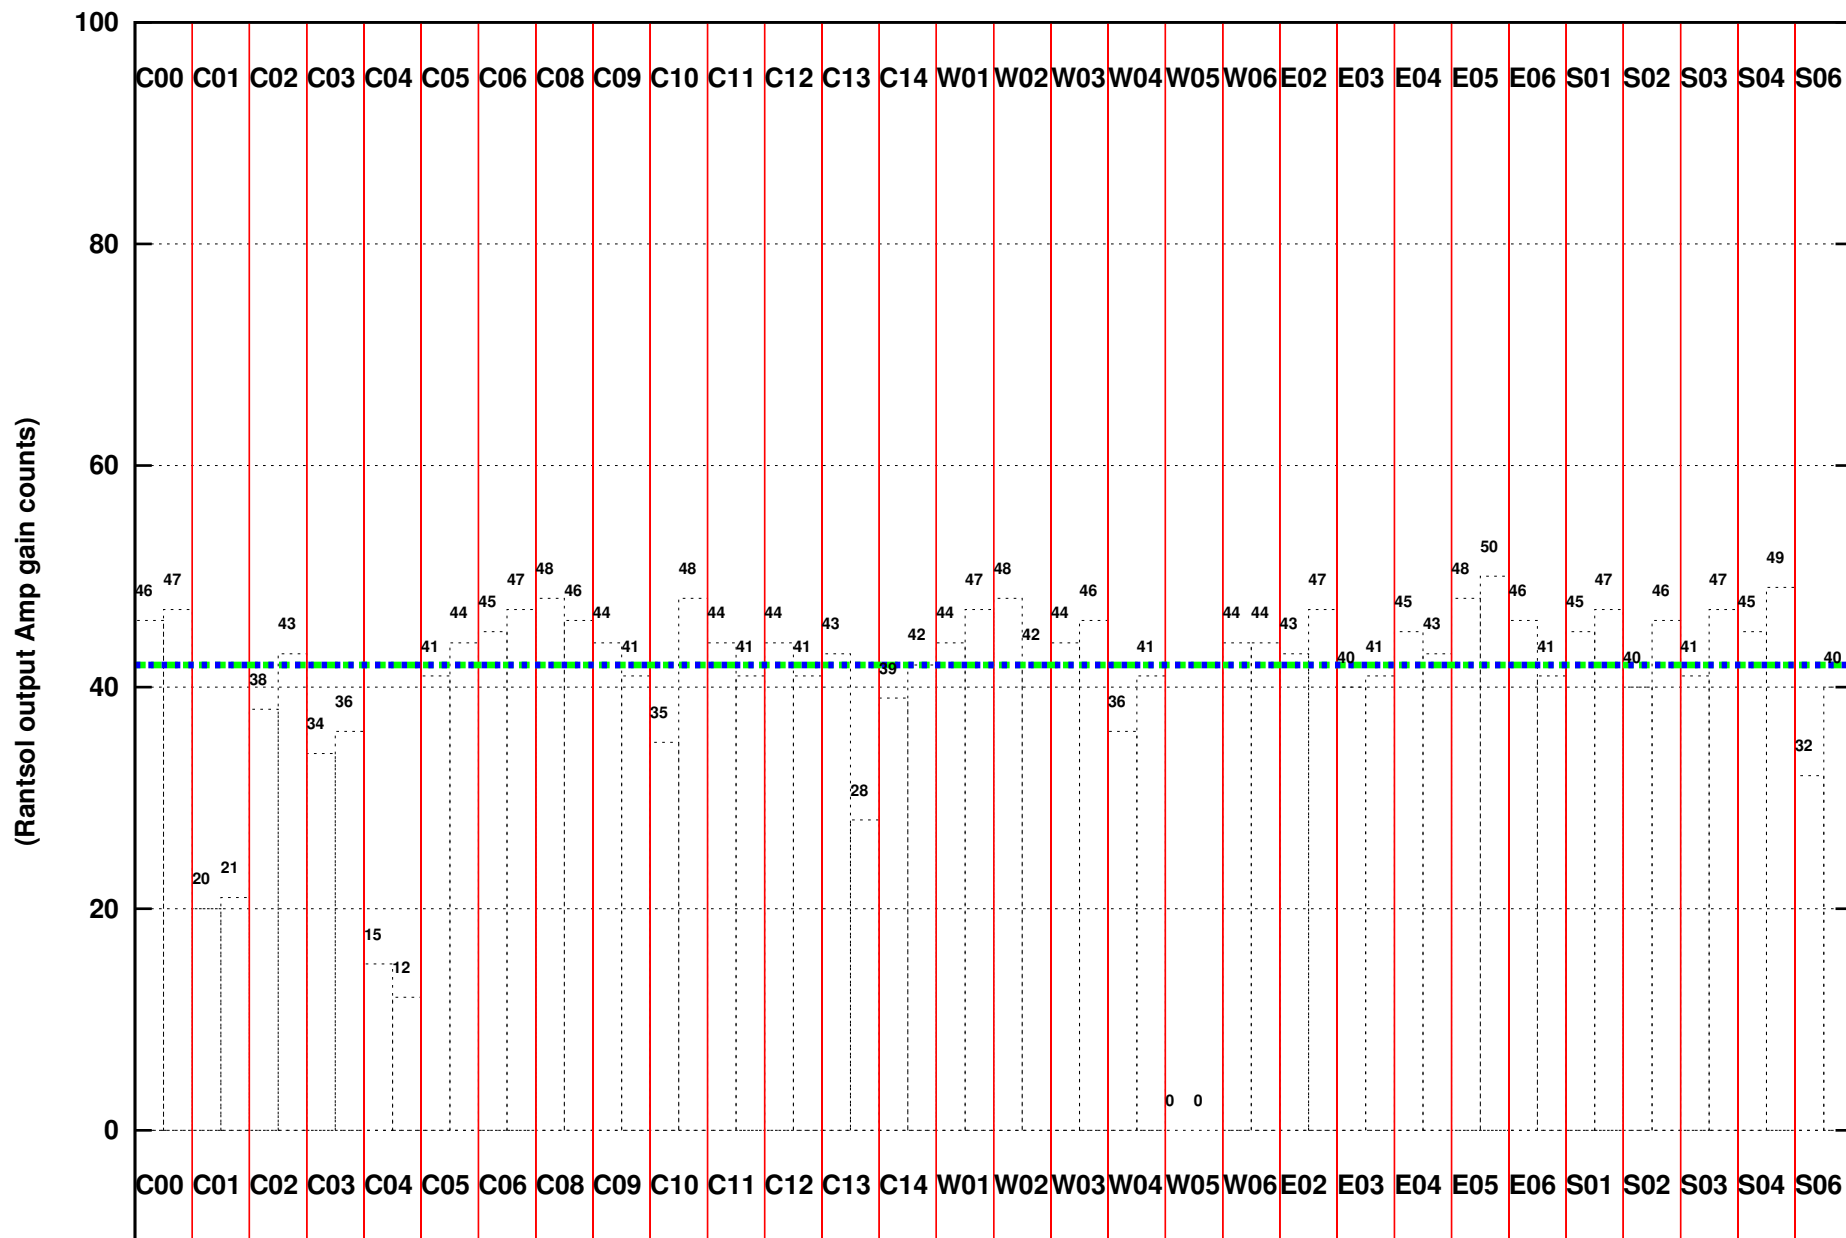

FRINGE STATUS (Rf:1416.427,1416.427 MHz., LO1:1345.000,1345.000 MHz., LO4/5:128.573,176.427 MHz.)

(File:/gsbifrddata/01mar/27_037_01mar2015.lta, scan:0, chan:80, Src:3C48, Date:01Mar2015 20:34:12)