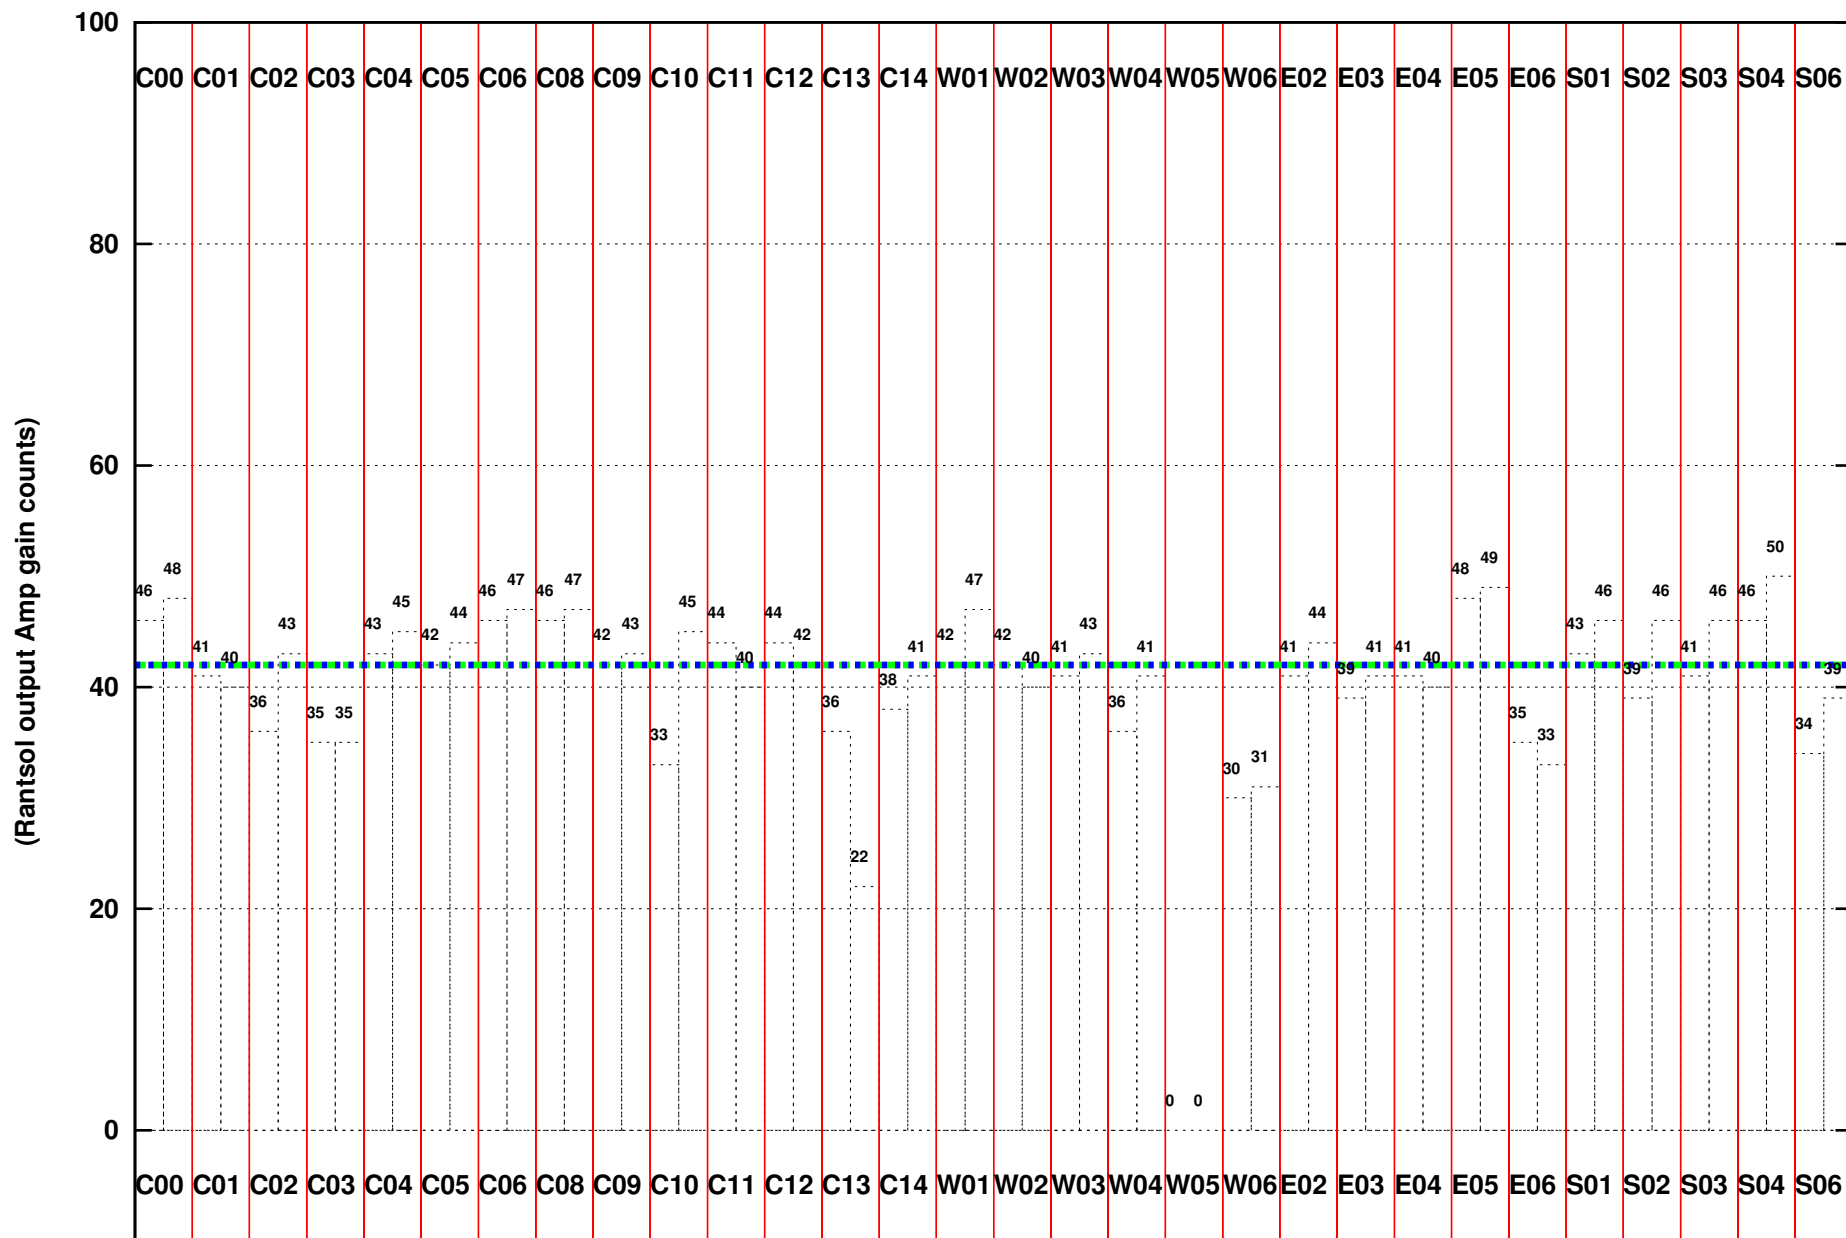

FRINGE STATUS (Rf:1416.427,1416.427 MHz., LO1:1345.000,1345.000 MHz., LO4/5:128.573,176.427 MHz.)

( File:/gsbifrddata/02mar/27\_037\_02mar2015.lta, scan:0, chan:80, Src:3C48, Date:02Mar2015 20:44:48)