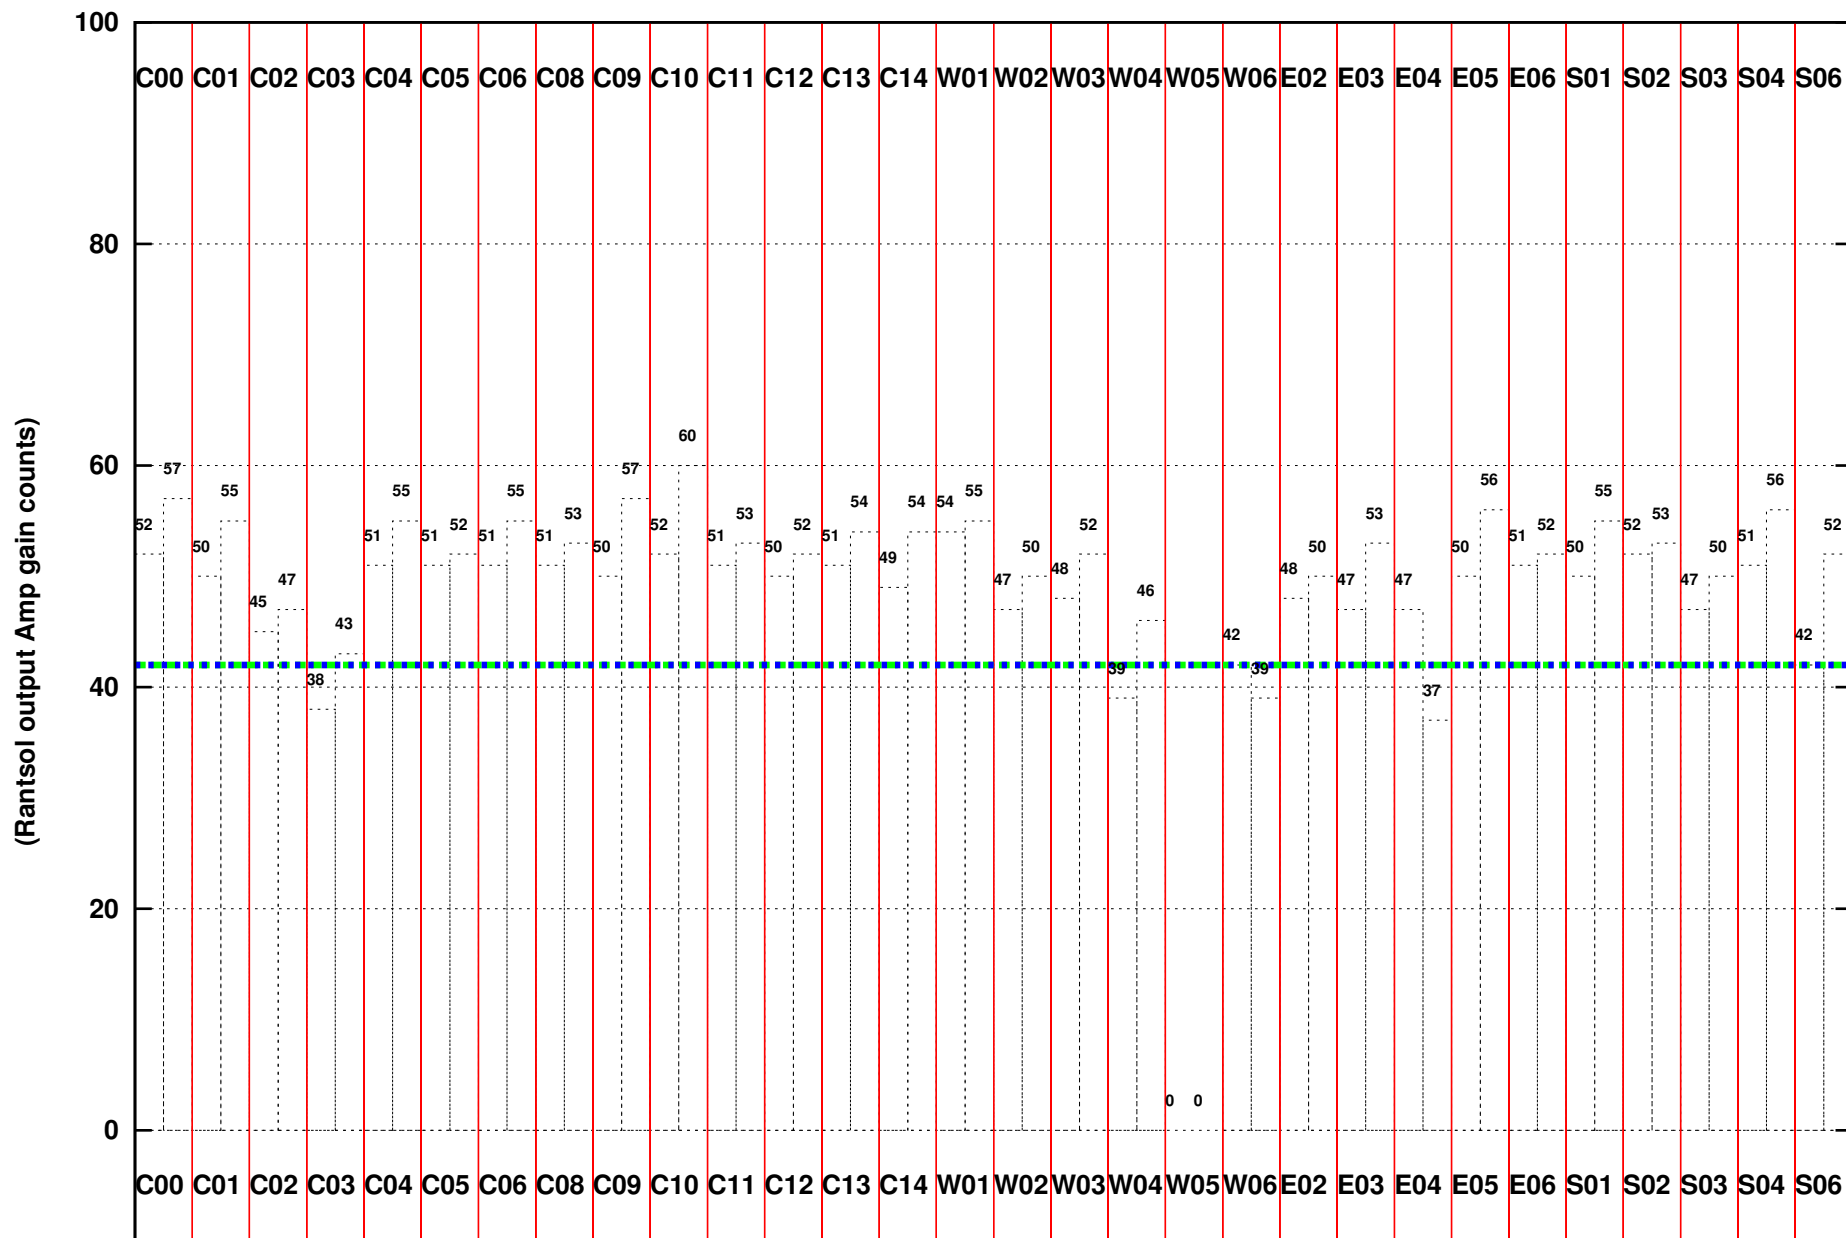

FRINGE STATUS (Rf:1280.656,1280.656 MHz., LO1:1210.000,1210.000 MHz., LO4/5:129.344,175.656 MHz.)

( File:/gsbifrddata/03mar/27\_021\_03mar2015.lta, scan:0, chan:80, Src:3C286, Date:03Mar2015 04:11:28)