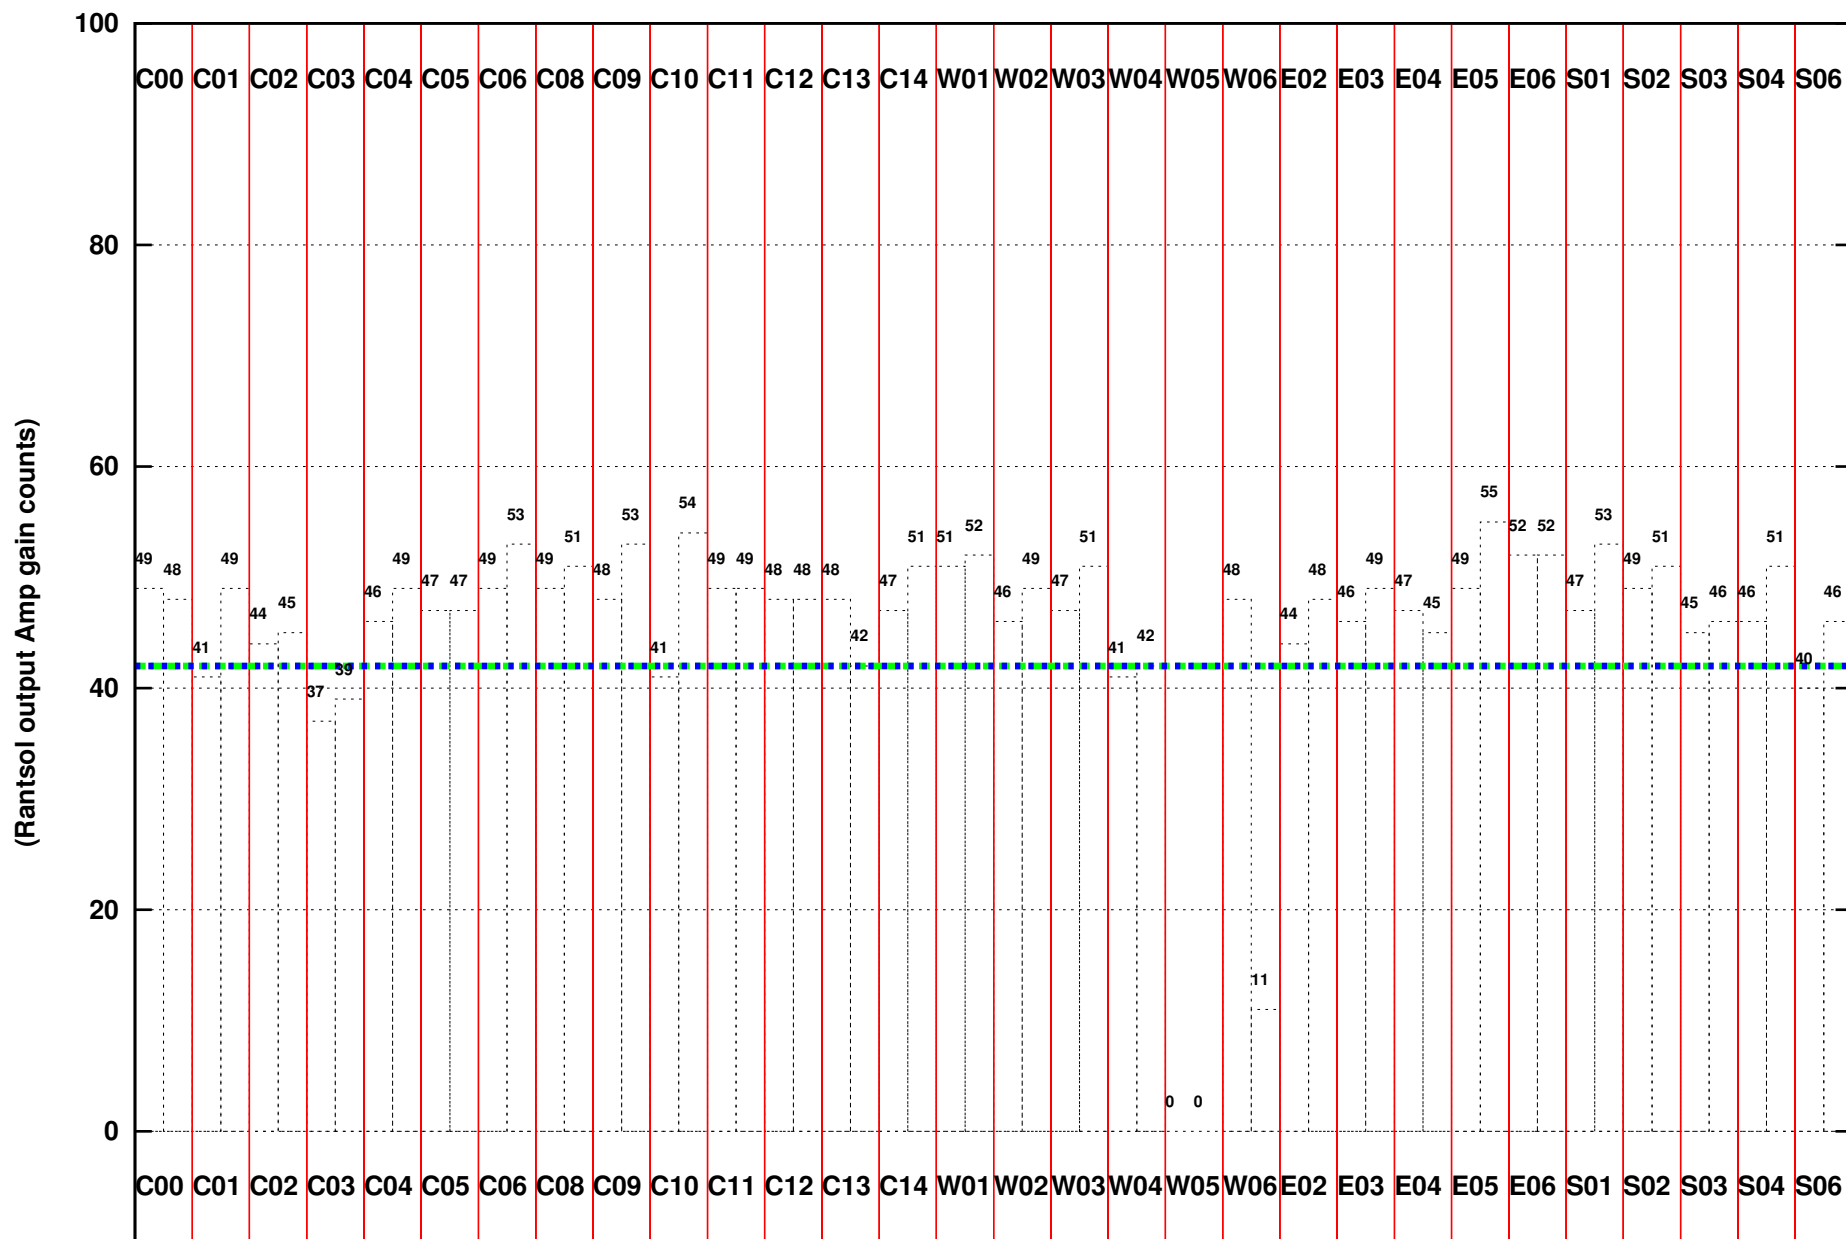

FRINGE STATUS (Rf:1297.000,1297.000 MHz., LO1:1235.000,1235.000 MHz., LO4/5:138.000,167.000 MHz.)

(File:/gsbifrd1/04mar/26_002_04mar2015_2s.lta, scan:0, chan:80, Src:3C286, Date:04Mar2015 06:09:07)