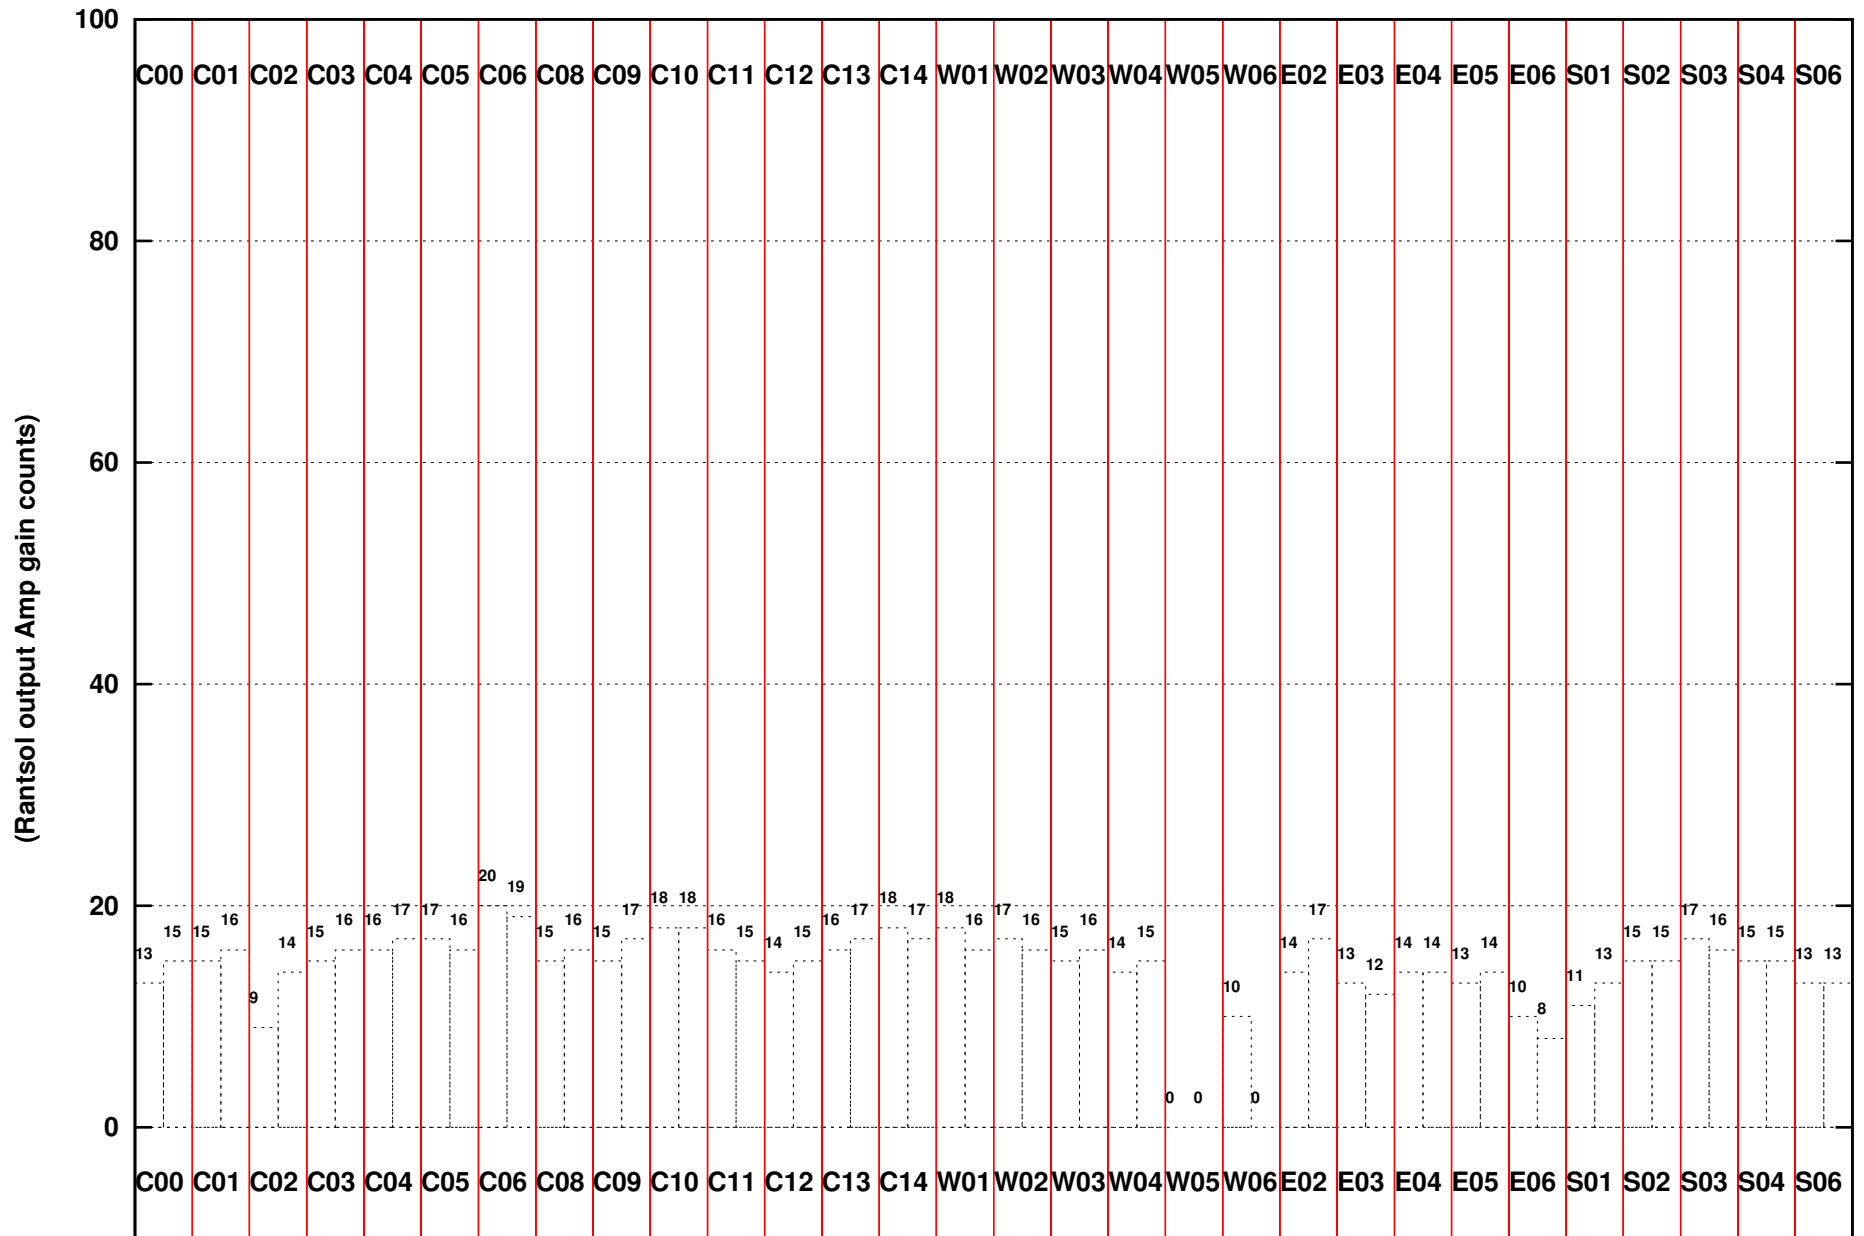

FRINGE STATUS (Rf:591.000,591.000 MHz., LO1:540.000,540.000 MHz., LO4/5:149.000,156.000 MHz.)

( File:/gsbifrddata/13mar/27\_056\_13mar2015.lta, scan:0, chan:80, Src:1626-298, Date:13Mar2015 05:06:33)