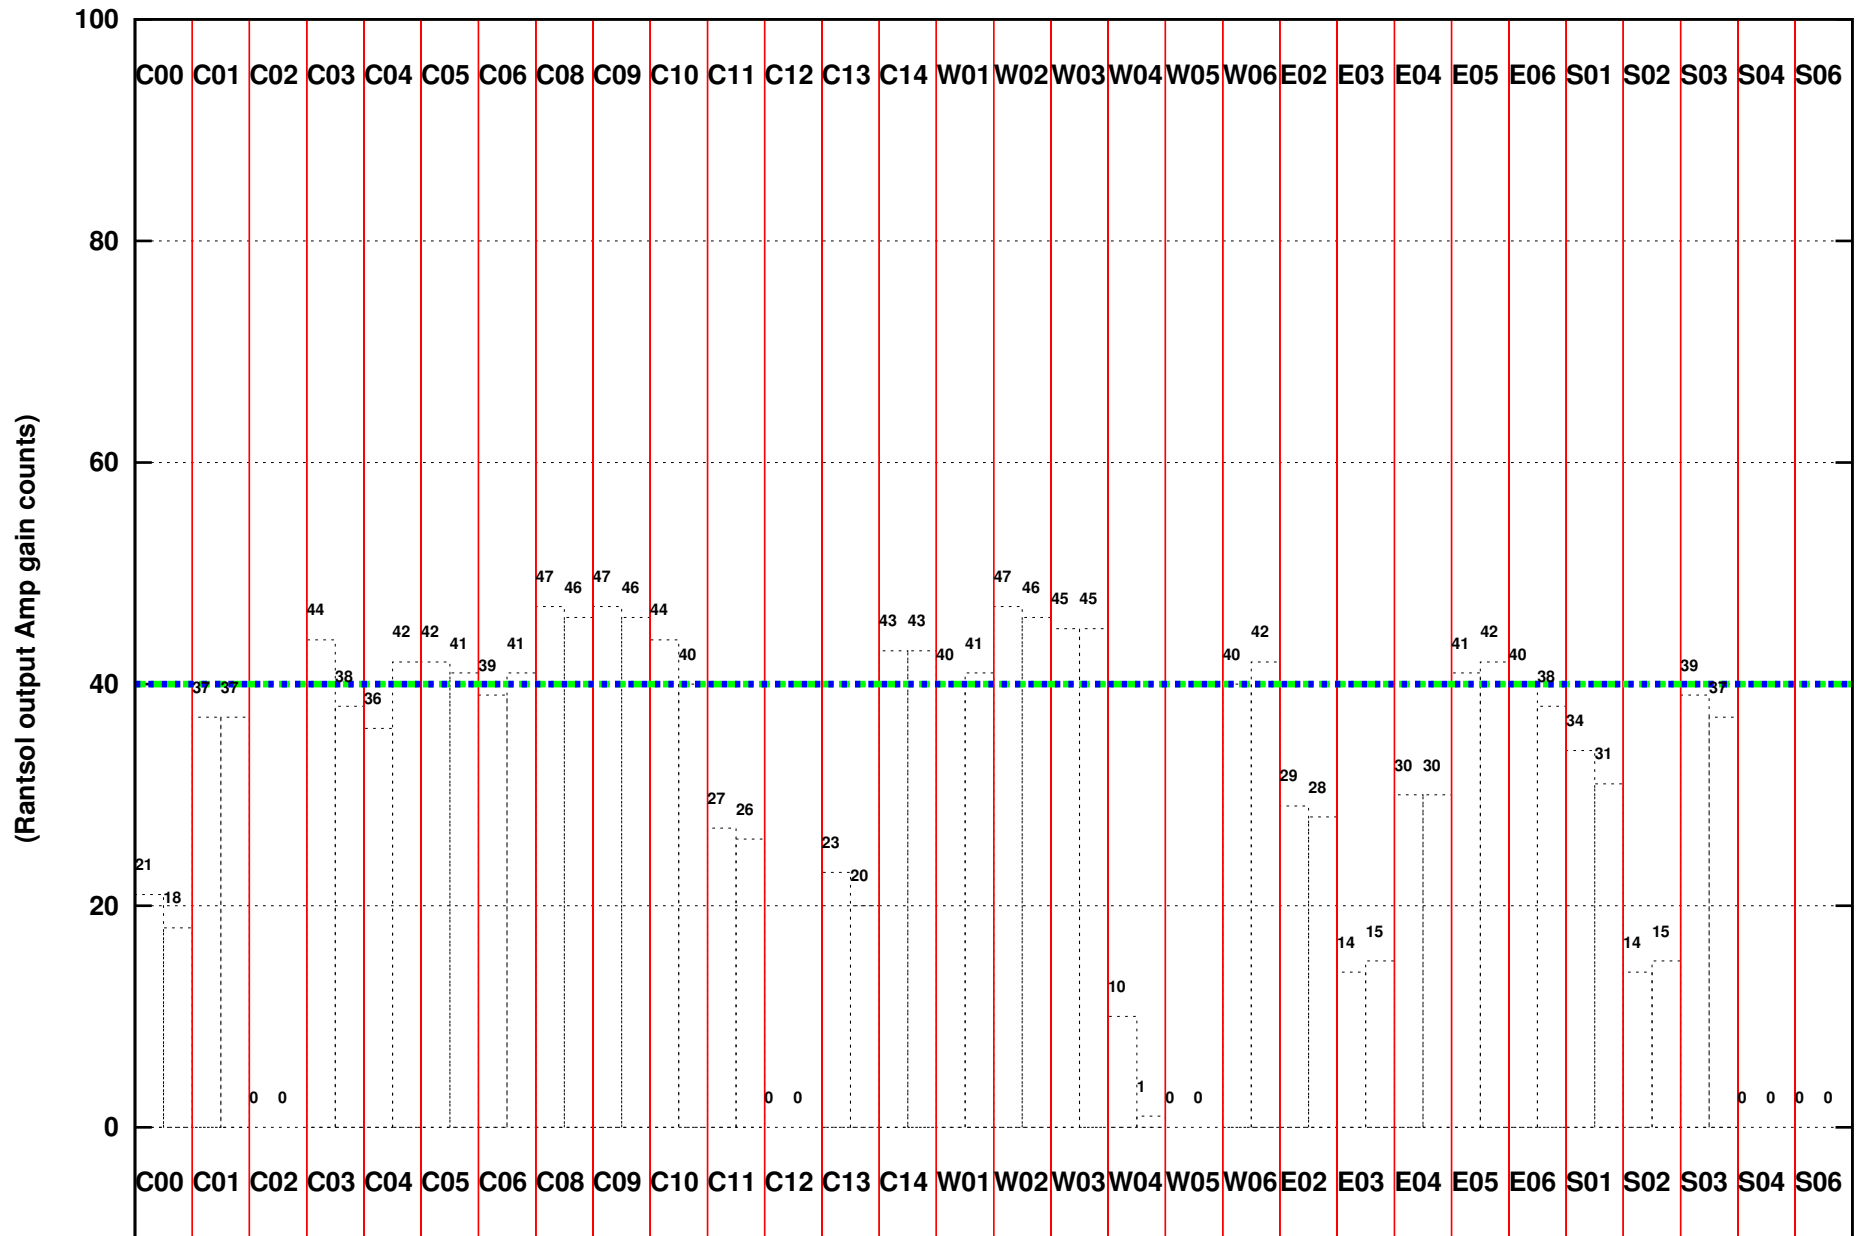

FRINGE STATUS (Rf:317.000,317.000 MHz., LO1:255.000,255.000 MHz., LO4/5:138.000,167.000 MHz.)

(File:/gsbifdata/13mar/27_068_13mar2015_test.lta, scan:0, chan:80, Src:3C147, Date:13Mar2015 21:17:48)