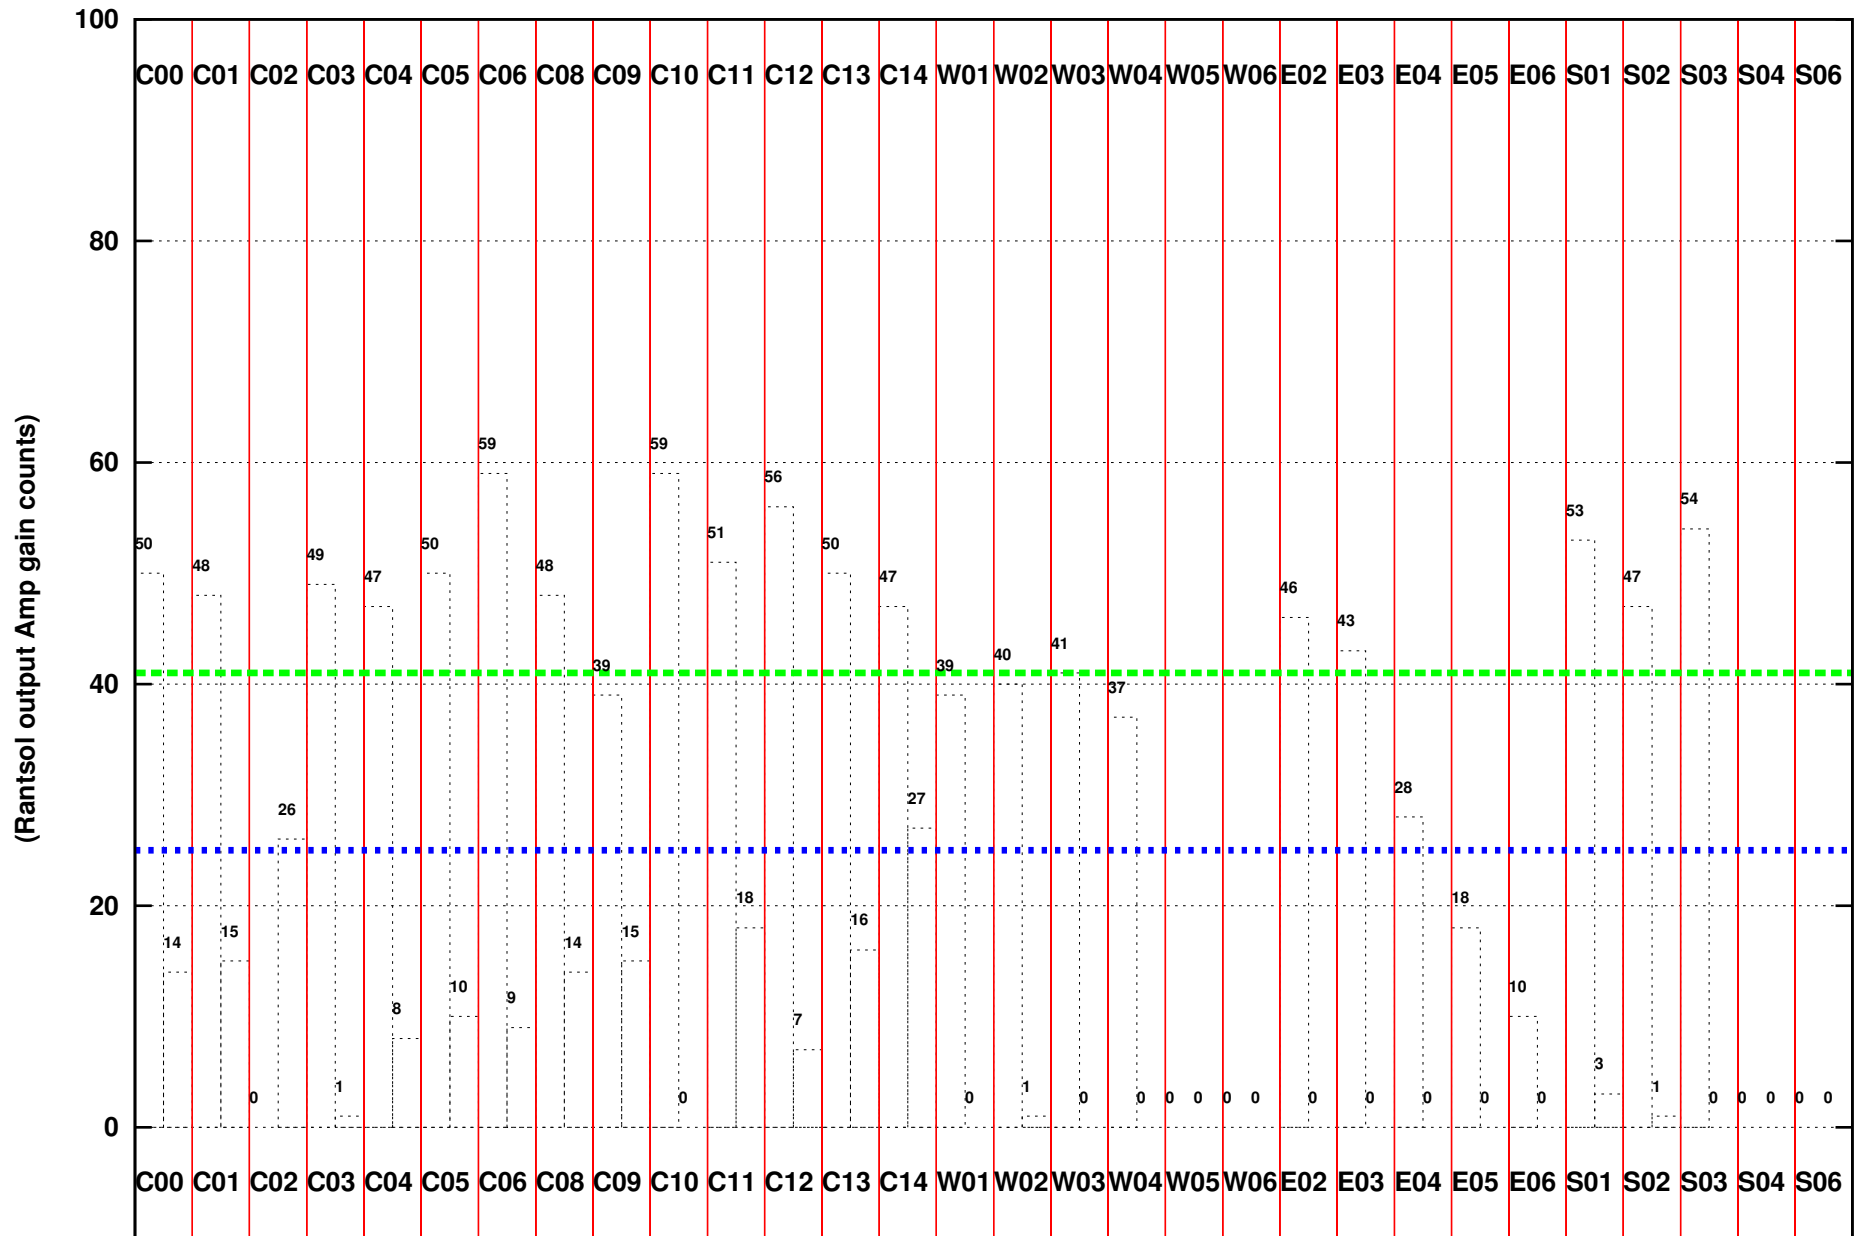

FRINGE STATUS (Rf:629.000,253.000 MHz., LO1:680.000,304.000 MHz., LO4/5:149.000,156.000 MHz.)

( File:/gsbifrddata/14mar/27\_011\_14mar2015.lta, scan:0, chan:80, Src:3C286, Date:14Mar2015 01:12:11)