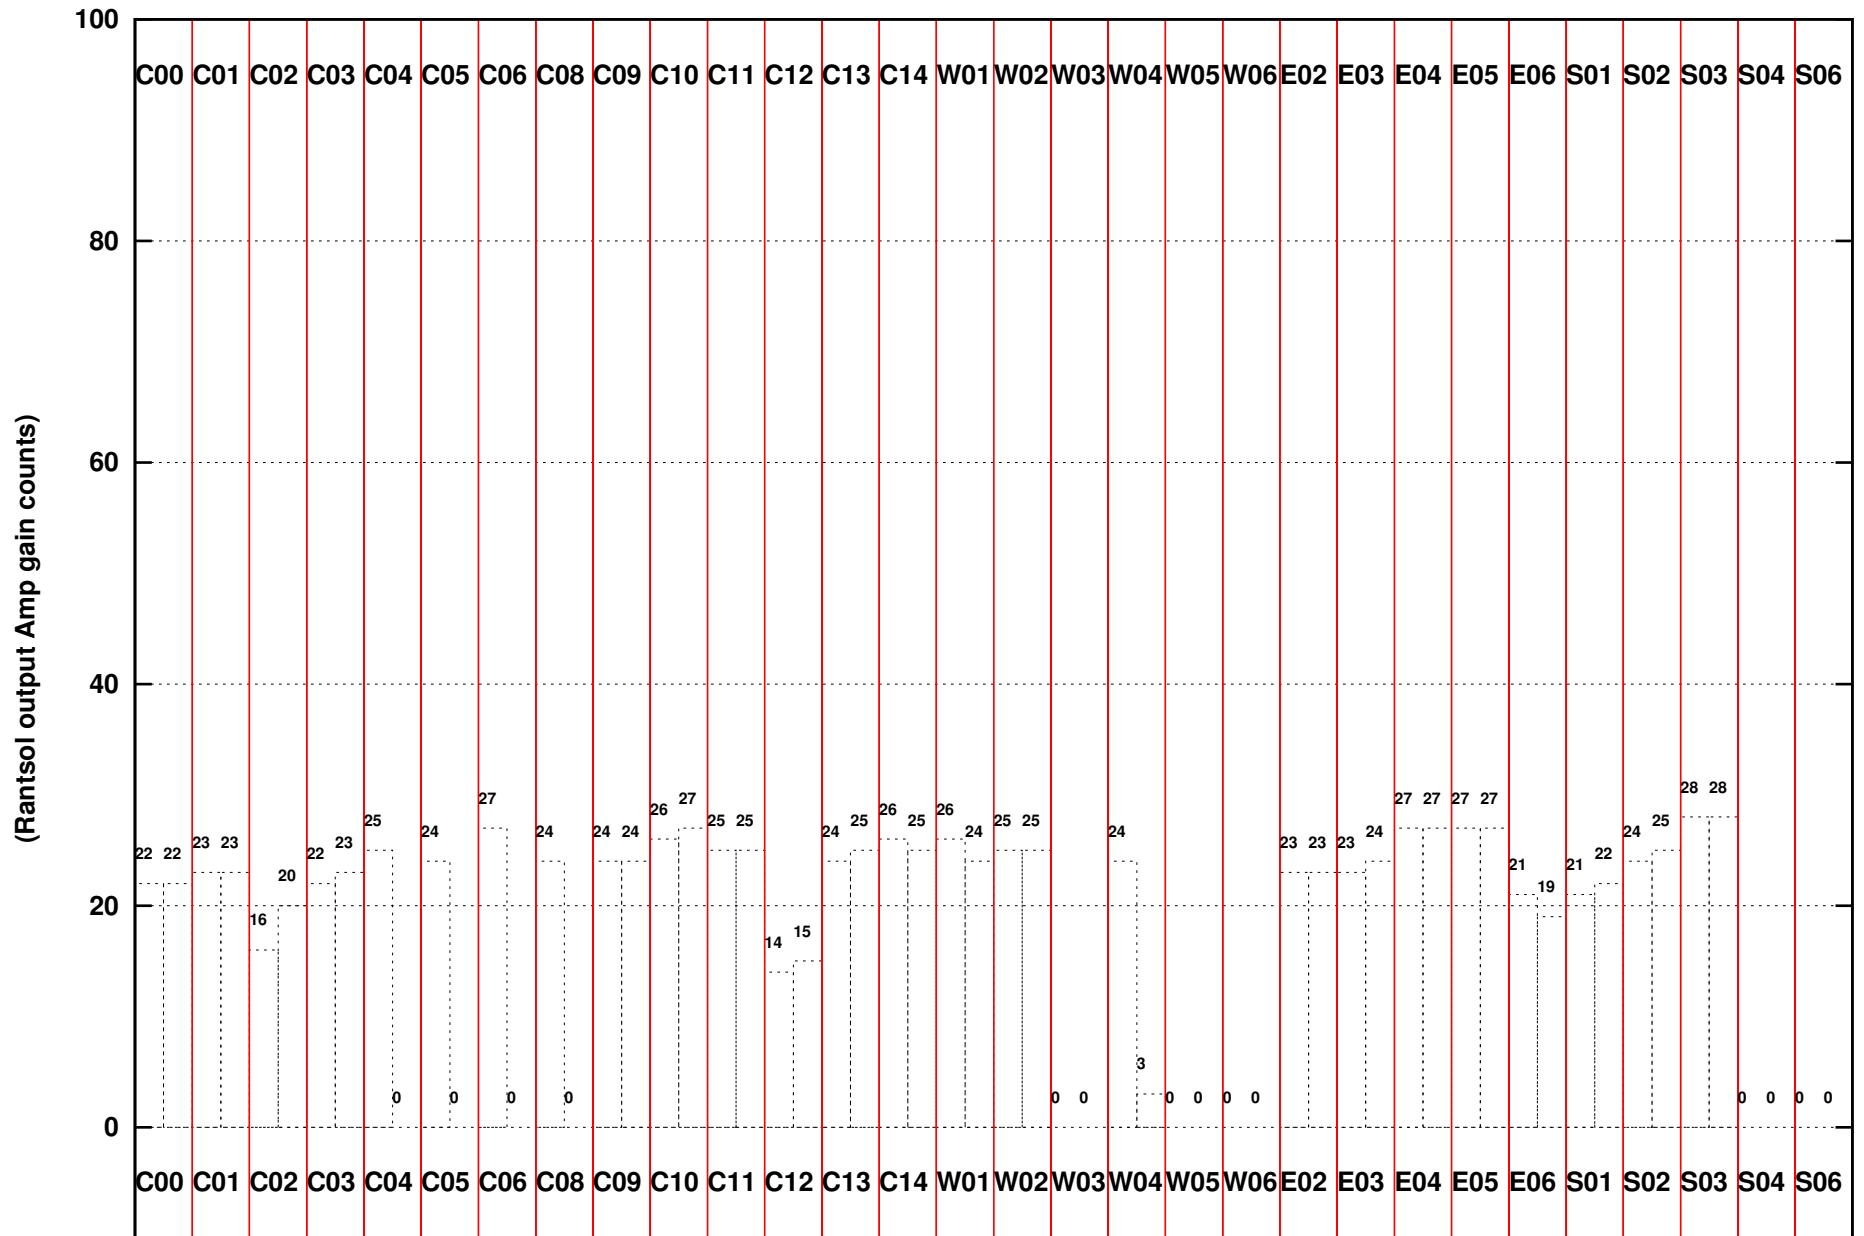

FRINGE STATUS (Rf:591.000,591.000 MHz., LO1:540.000,540.000 MHz., LO4/5:149.000,156.000 MHz.)

(File:/gsbifrddata/14mar/27_056_14mar2014.lta, scan:0, chan:80, Src:1822-096, Date:14Mar2015 10:32:08)