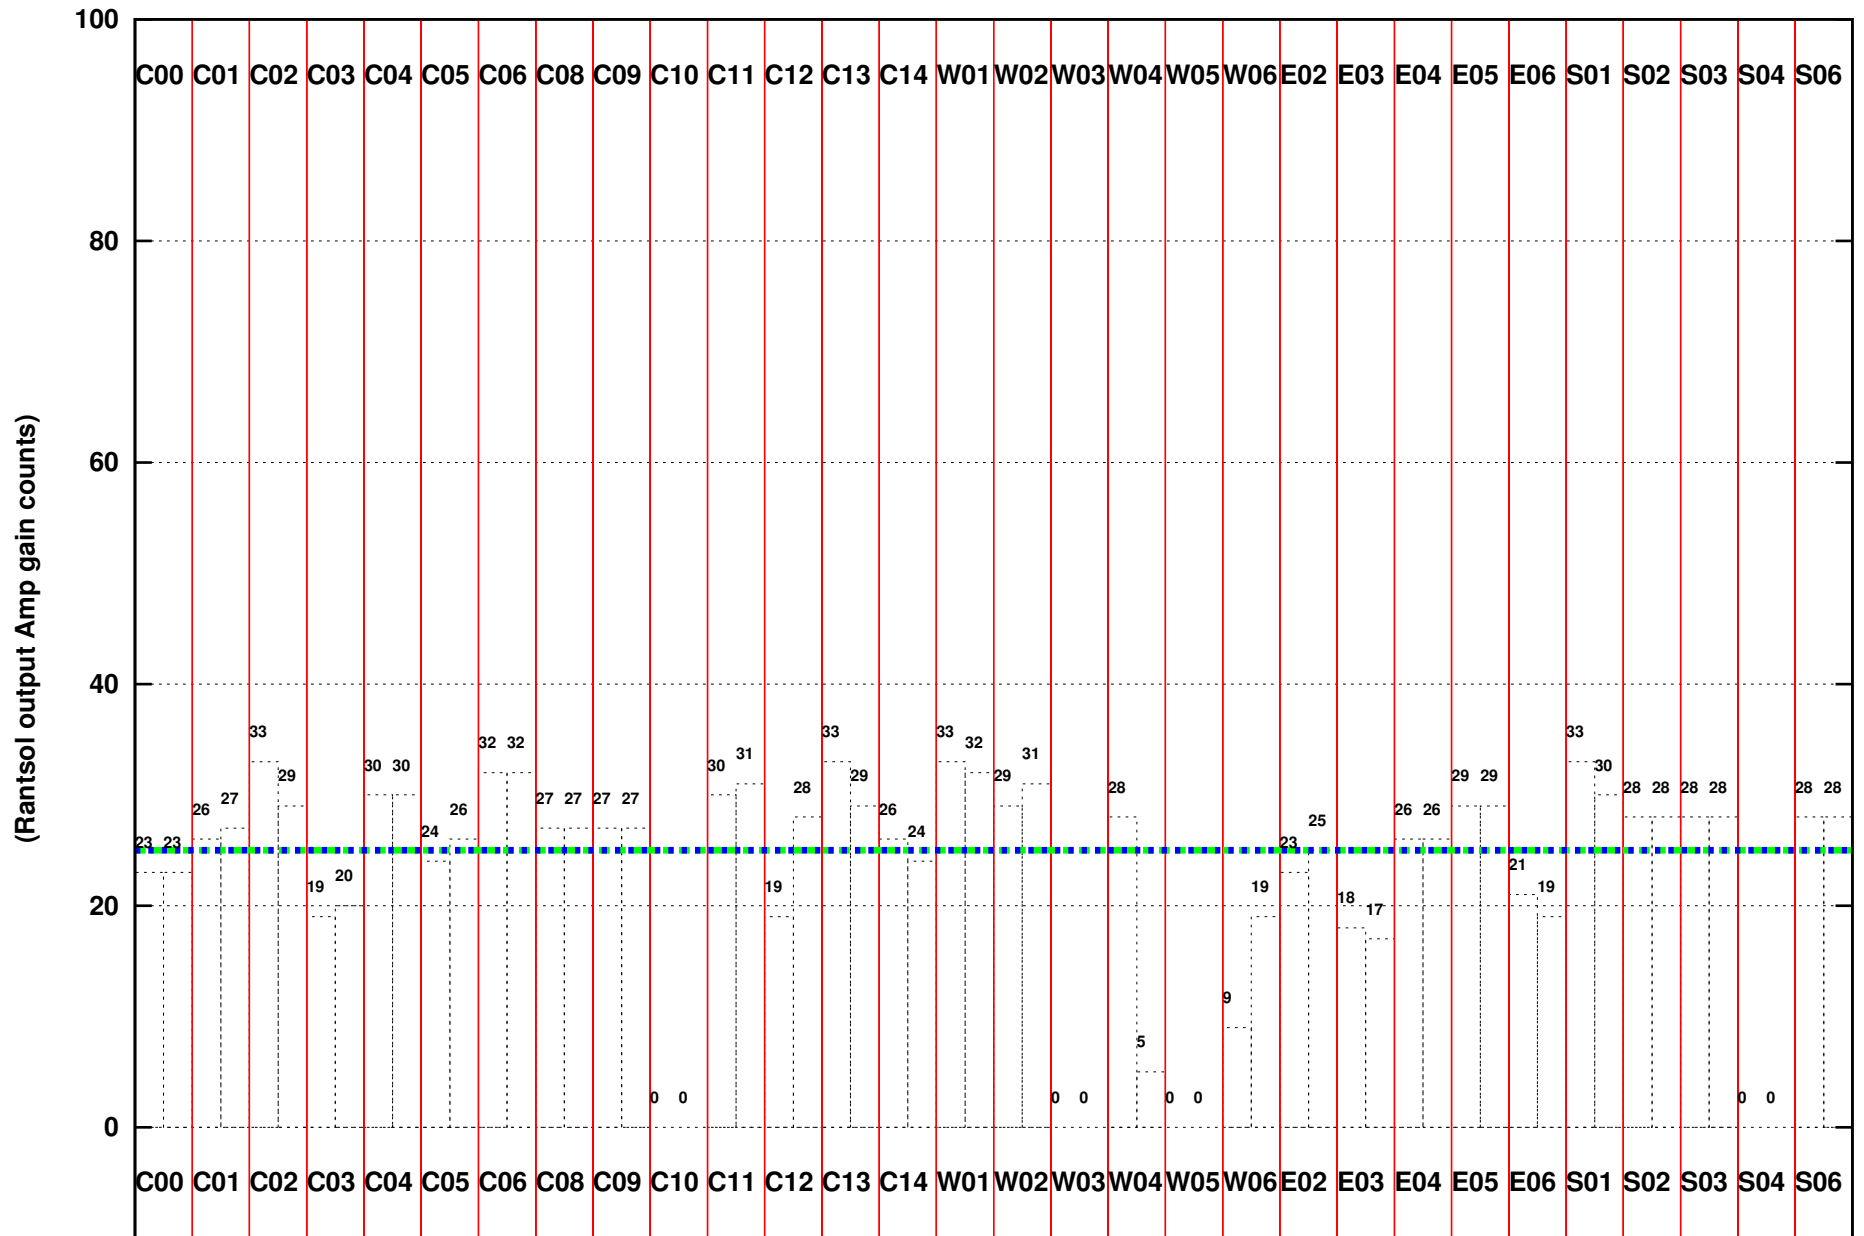

FRINGE STATUS (Rf:253.000,253.000 MHz., LO1:304.000,304.000 MHz., LO4/5:149.000,156.000 MHz.)

(File:/gsbifrdta/14mar/27_053_14mar2015.lta, scan:0, chan:80, Src:3C48, Date:14Mar2015 14:02:24)