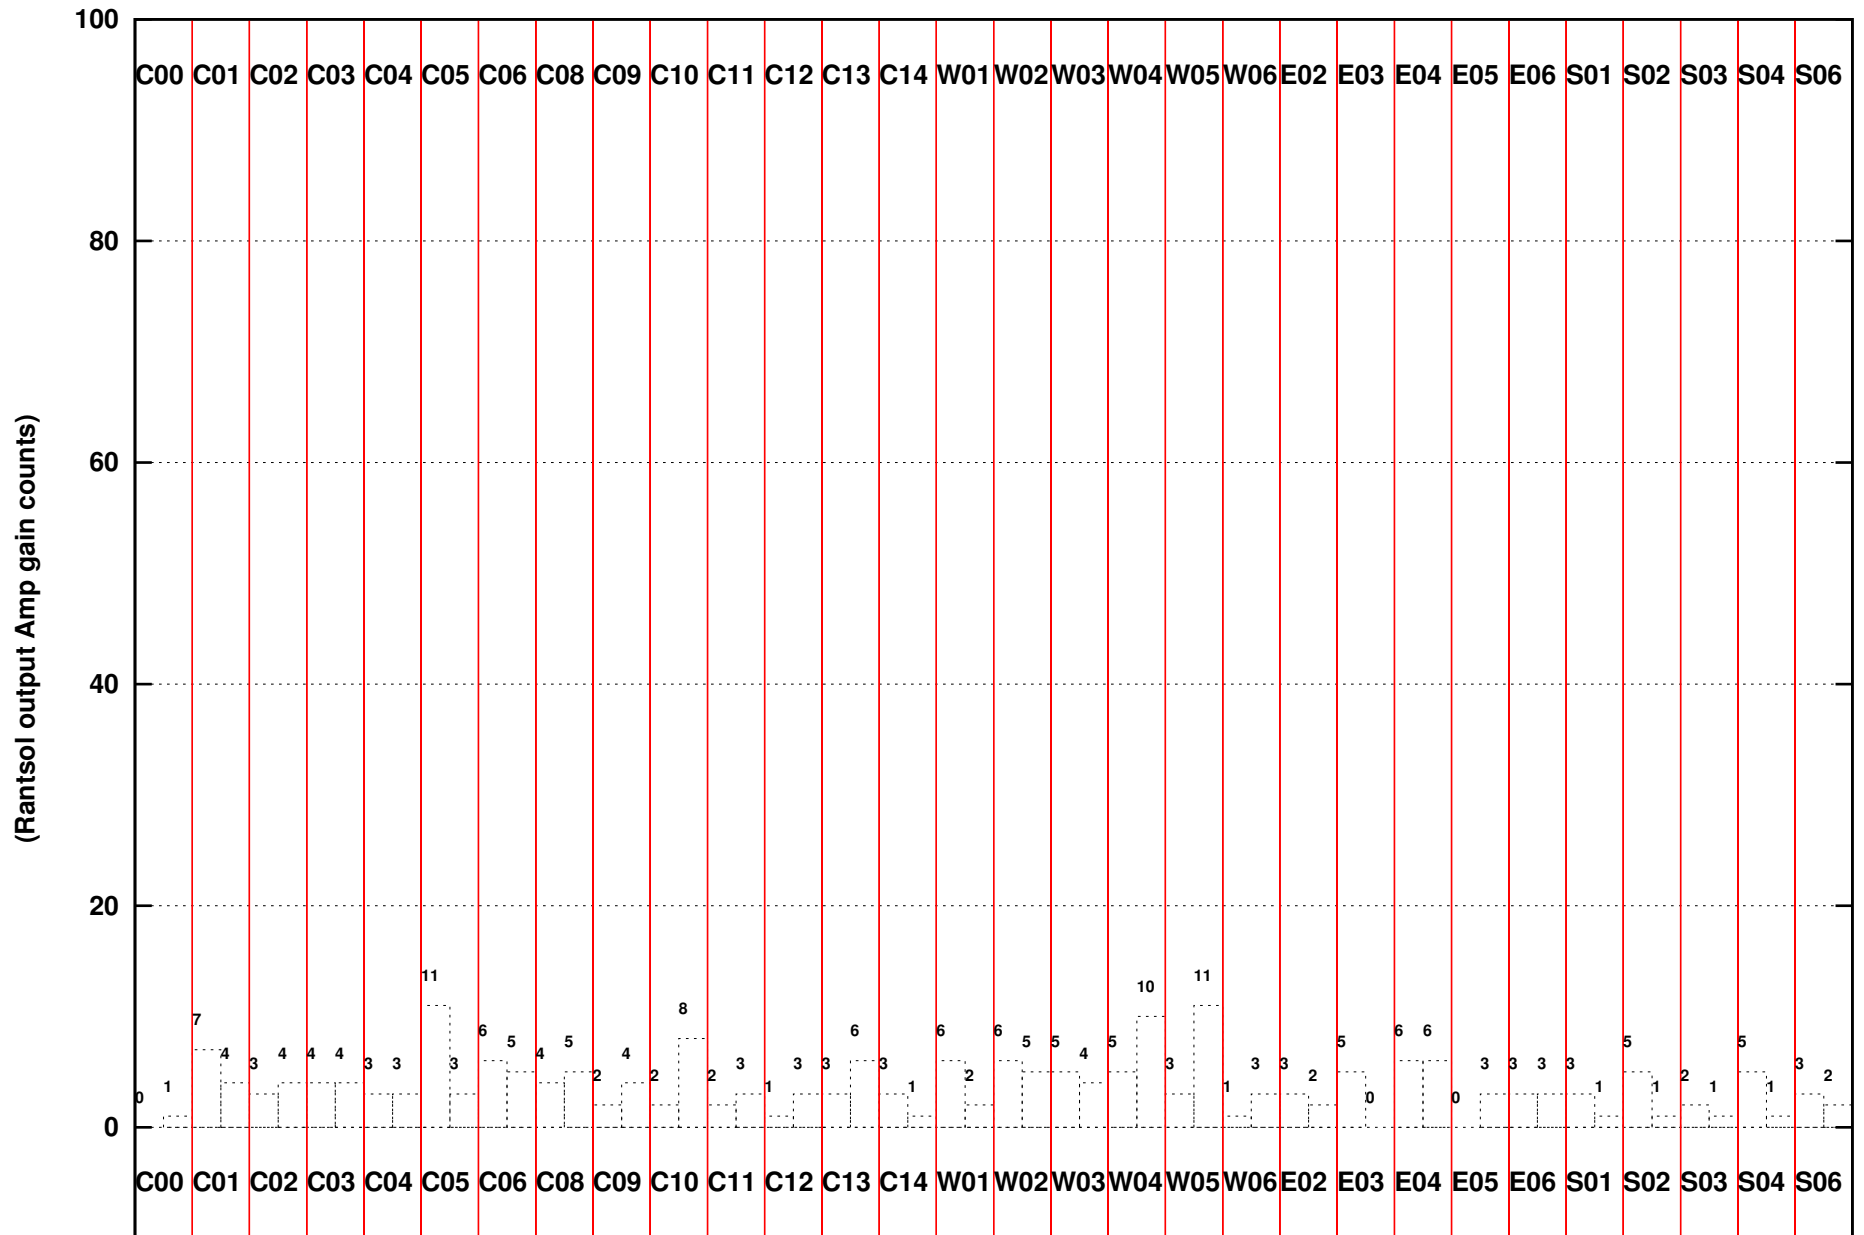

FRINGE STATUS (Rf:1297.000,1297.000 MHz., LO1:1235.000,1235.000 MHz., LO4/5:138.000,167.000 MHz.)

( File:/gsbifdata1/16mar/27\_020\_16mar2015.lta, scan:0, chan:80, Src:2052+365, Date:16Mar2015 08:09:08)