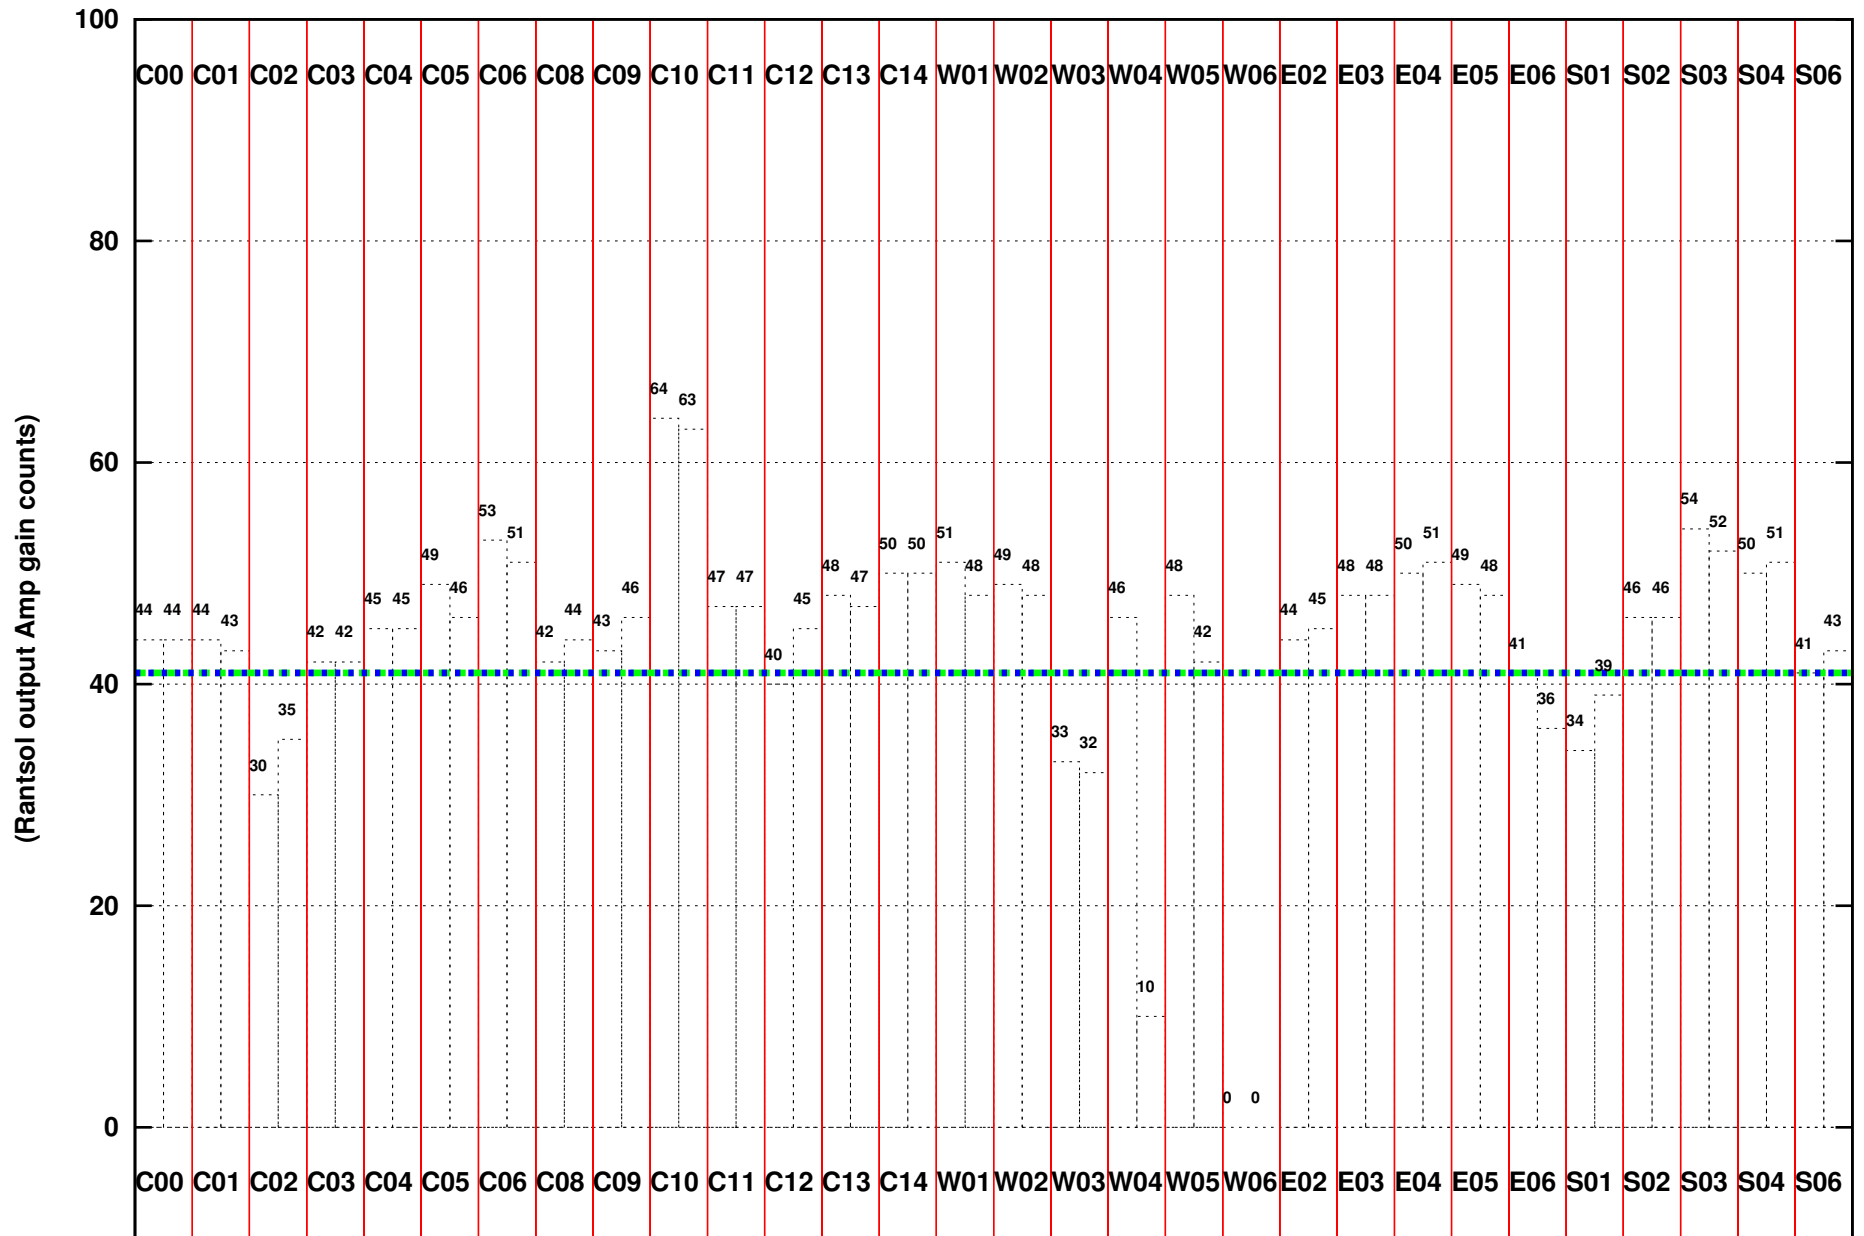

FRINGE STATUS (Rf:591.000,591.000 MHz., LO1:540.000,540.000 MHz., LO4/5:149.000,156.000 MHz.)

( File:/gsbifrddata/22mar/27\_027\_22mar2015\_s2.lta, scan:0, chan:80, Src:3C286, Date:22Mar2015 04:29:59)