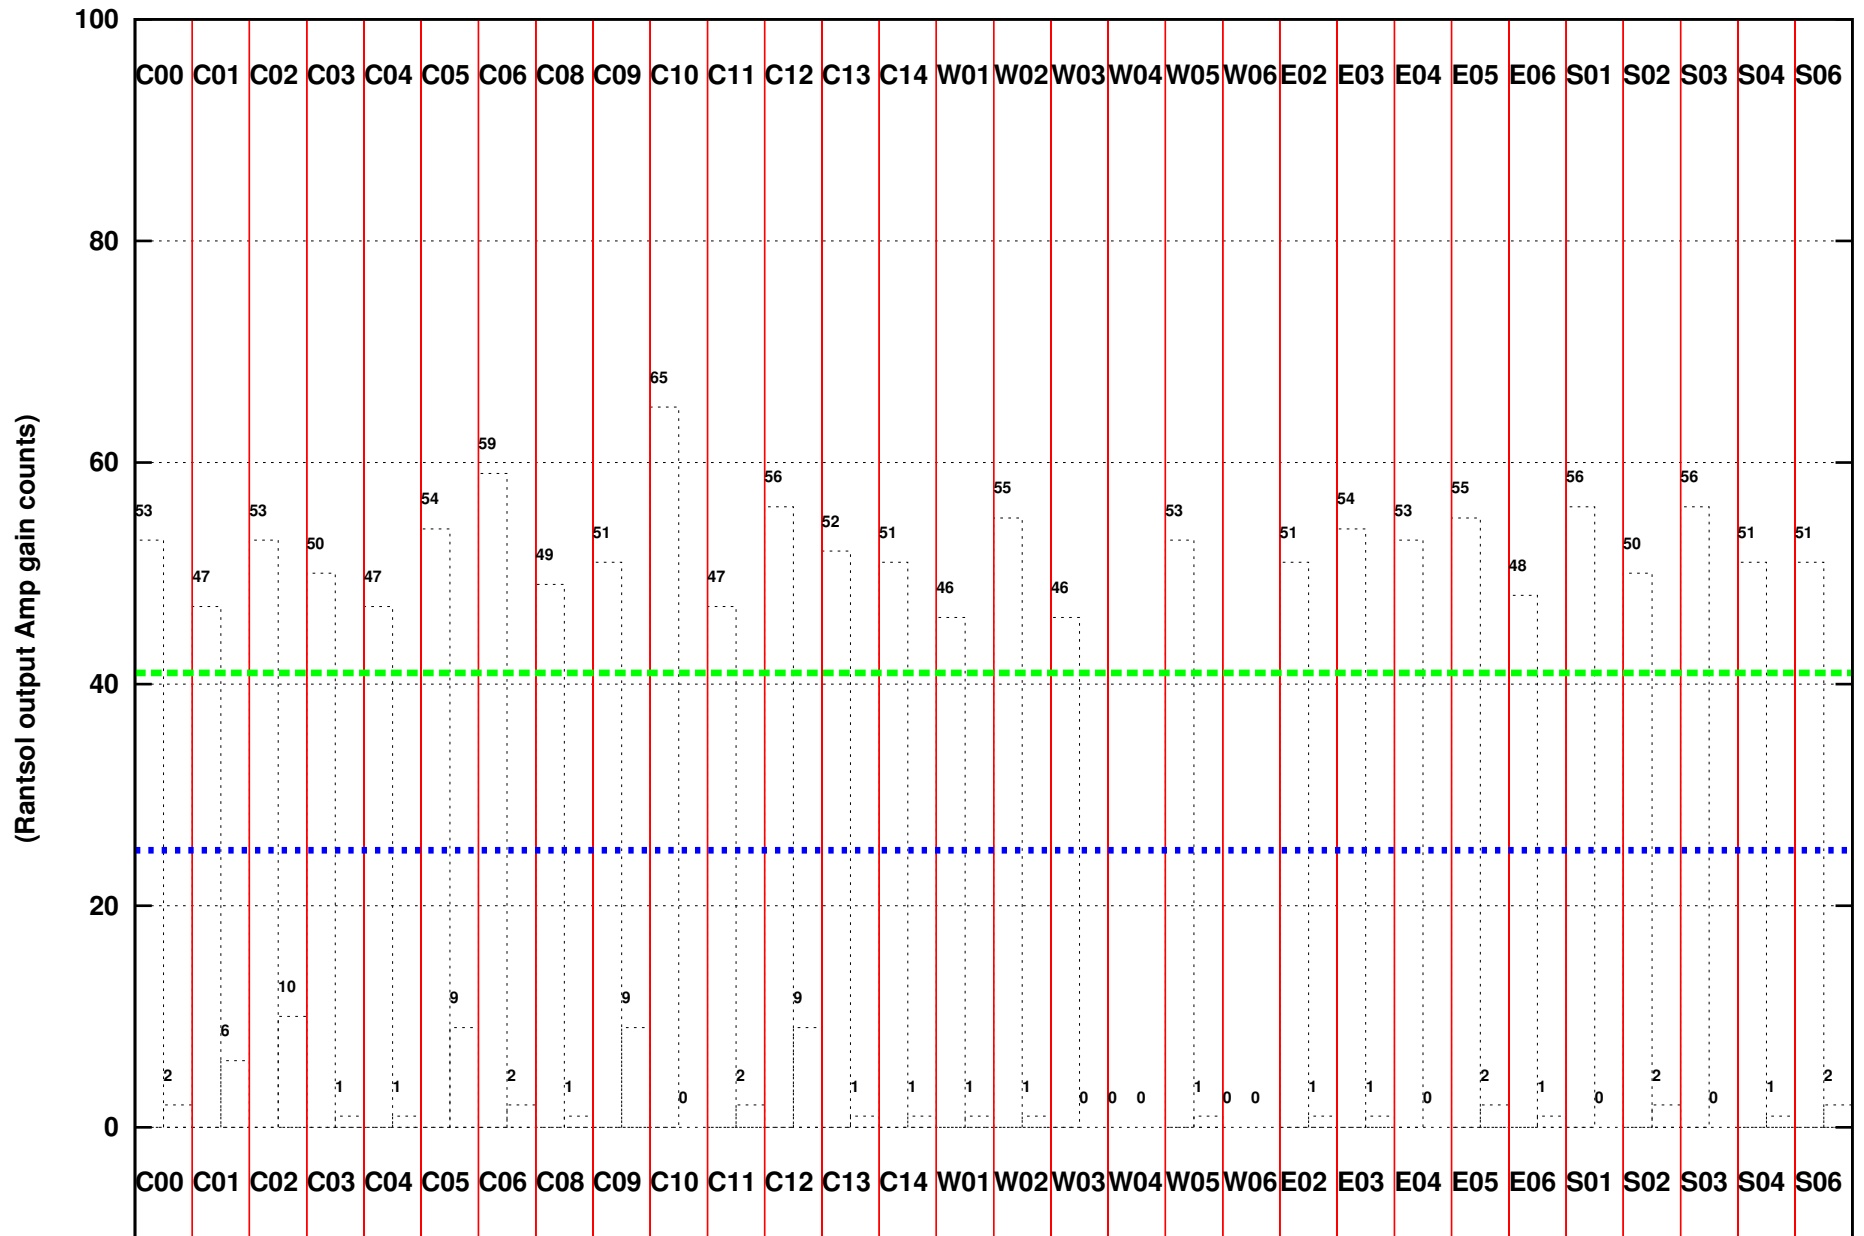

FRINGE STATUS (Rf:629.000,253.000 MHz., LO1:680.000,304.000 MHz., LO4/5:149.000,156.000 MHz.)

(File:/gsbifdata/22mar/27_017_22mar2015.lta, scan:0, chan:80, Src:3C48, Date:22Mar2015 11:13:57)