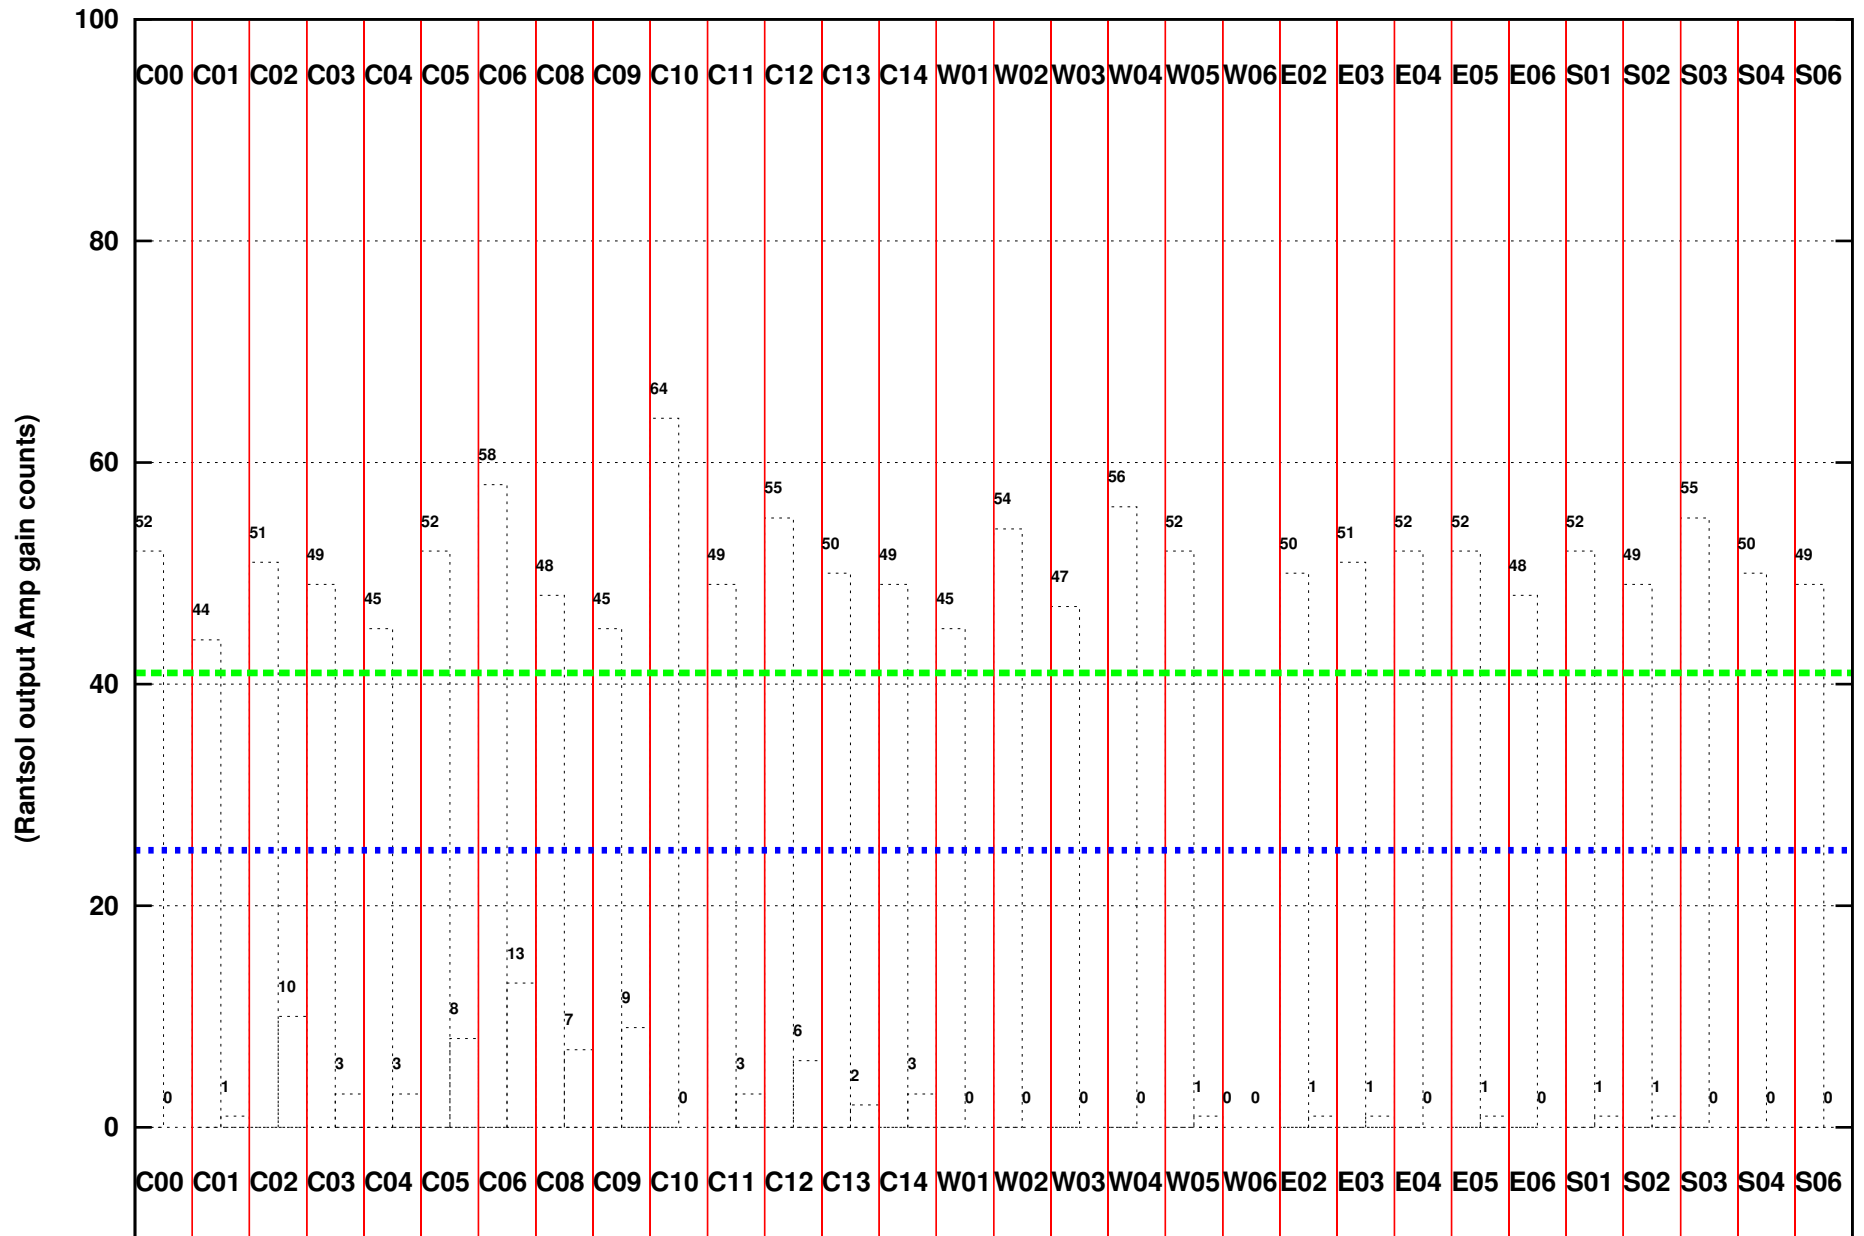

FRINGE STATUS (Rf:629.000,253.000 MHz., LO1:680.000,304.000 MHz., LO4/5:149.000,156.000 MHz.)

( File:/gsbifrddata/22mar/27\_004\_22mar2015.lta, scan:0, chan:80, Src:3C147, Date:22Mar2015 19:45:33)