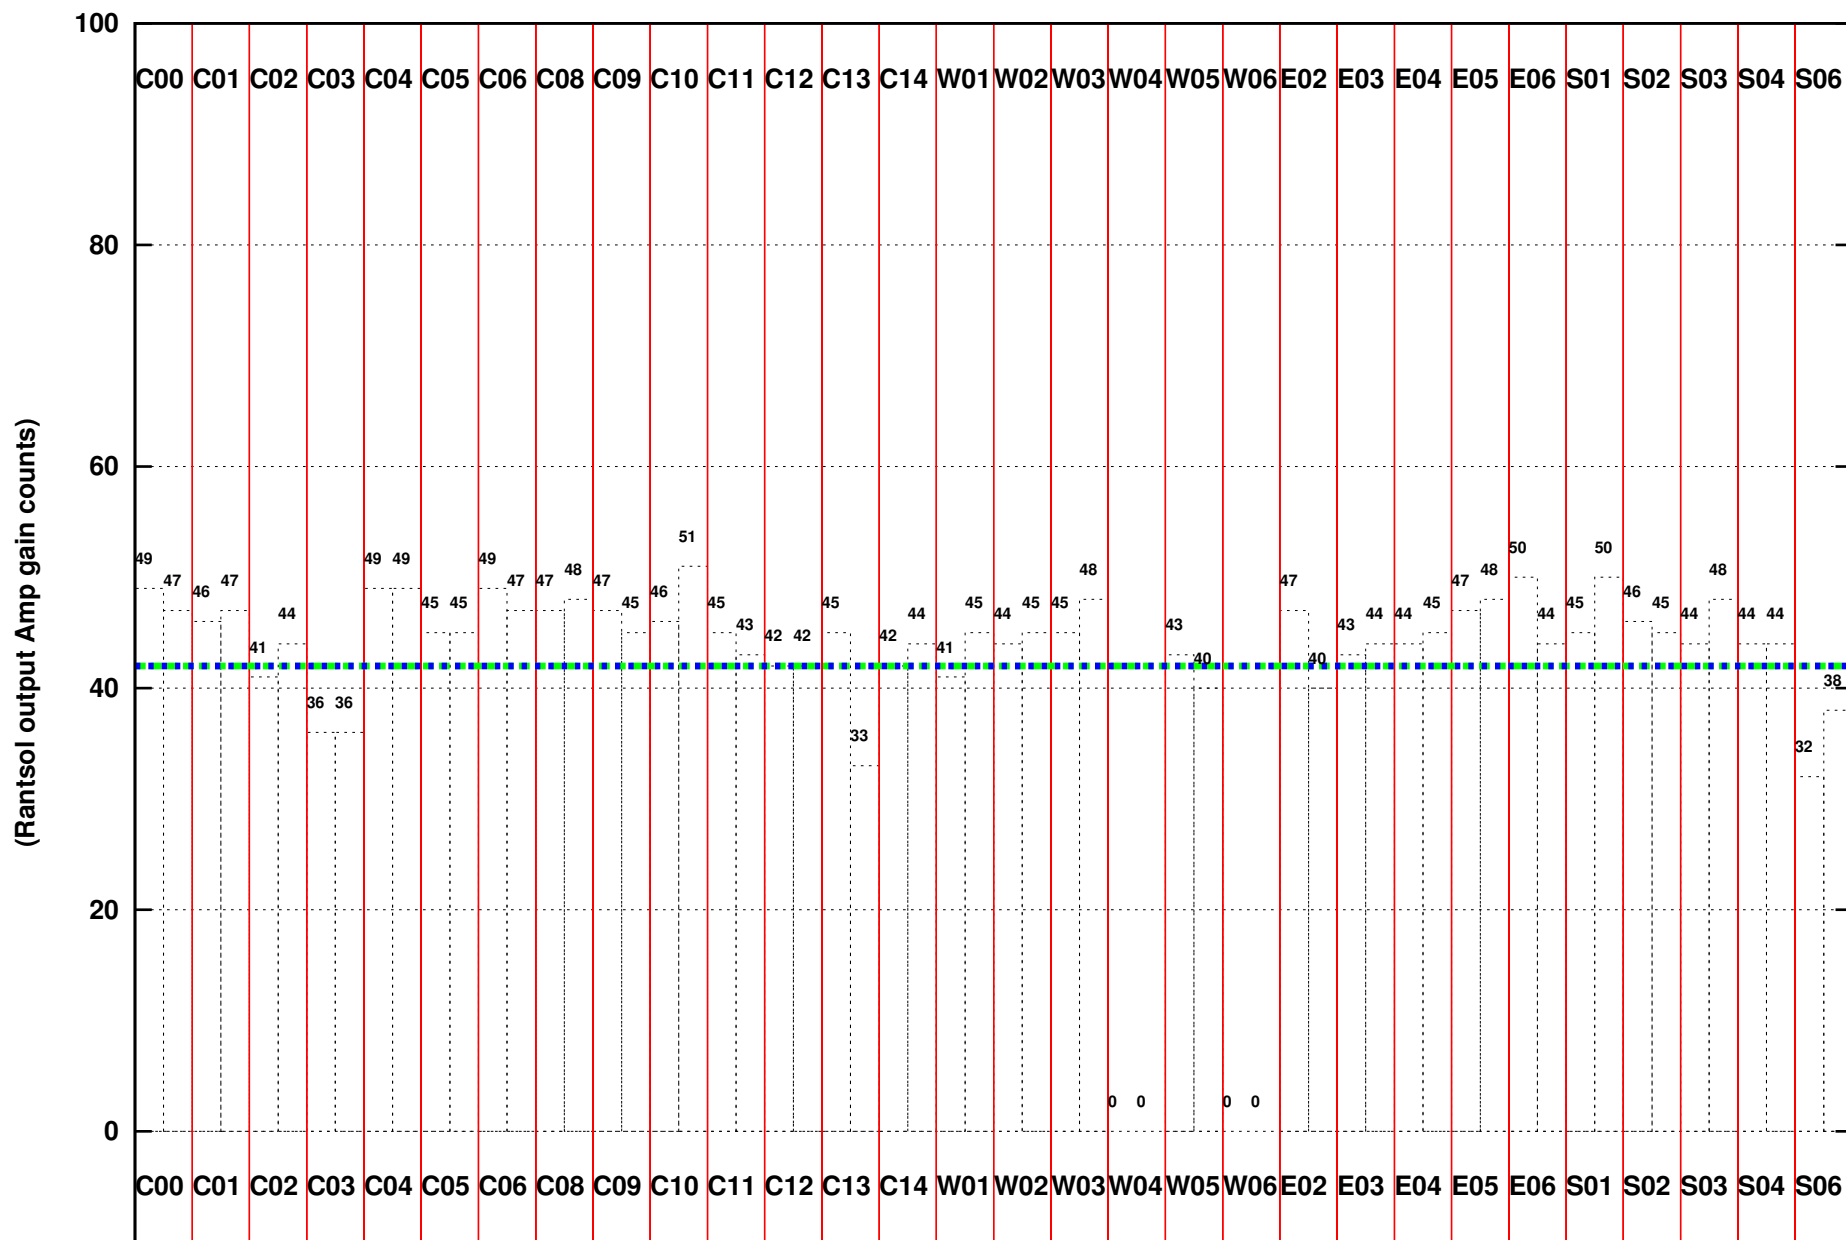

FRINGE STATUS (Rf:1357.000,1357.000 MHz., LO1:1295.000,1295.000 MHz., LO4/5:138.000,167.000 MHz.)

(File:/gsbifrddata1/30mar/27_045_30mar2015.lta, scan:0, chan:80, Src:3C147, Date:30Mar2015 19:37:19)