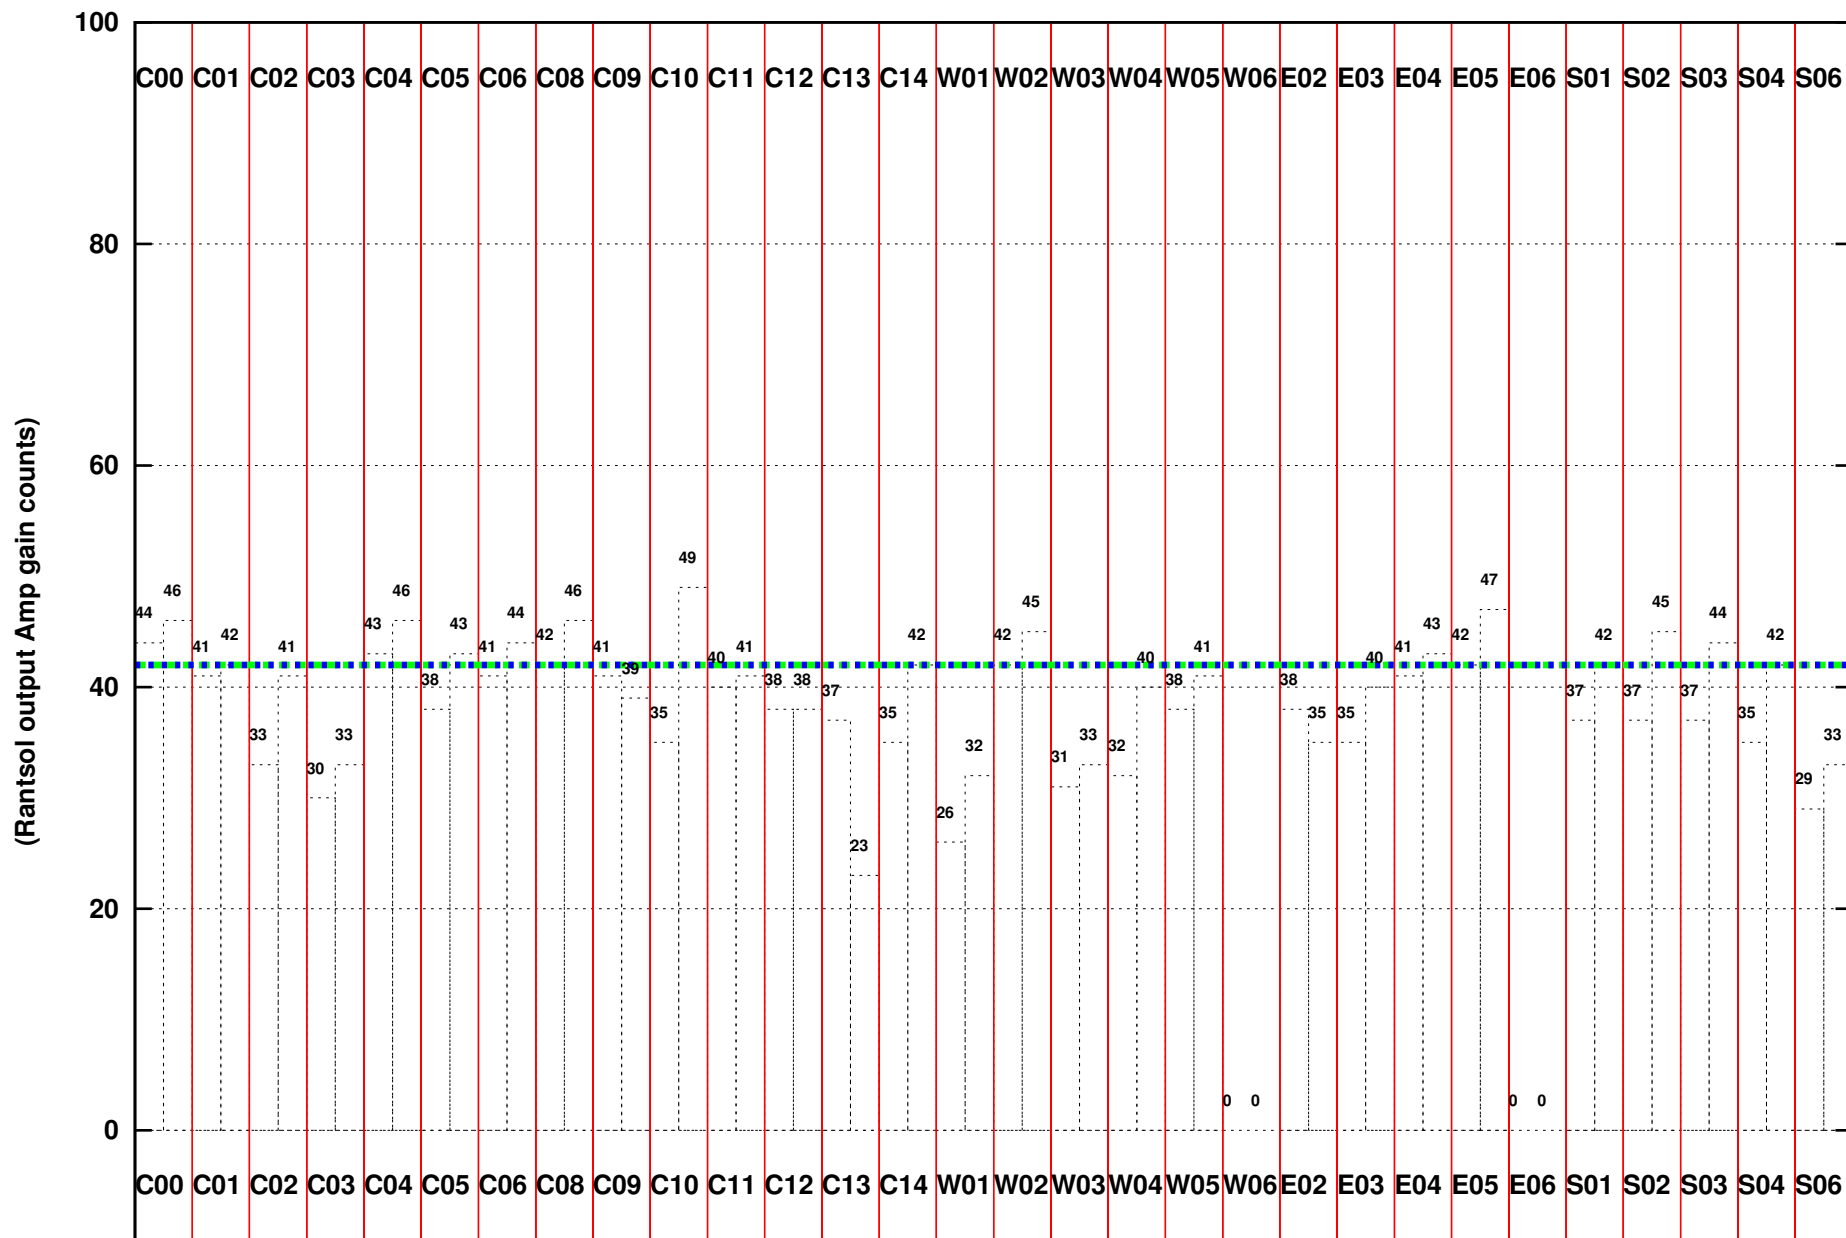

FRINGE STATUS (Rf:1420.493,1420.493 MHz., LO1:1350.000,1350.000 MHz., LO4/5:129.507,175.493 MHz.)

( File:/gsbifrddata/03apr/26\_022\_03apr2015\_8s.lta, scan:0, chan:80, Src:3C286, Date:03Apr2015 20:15:23)