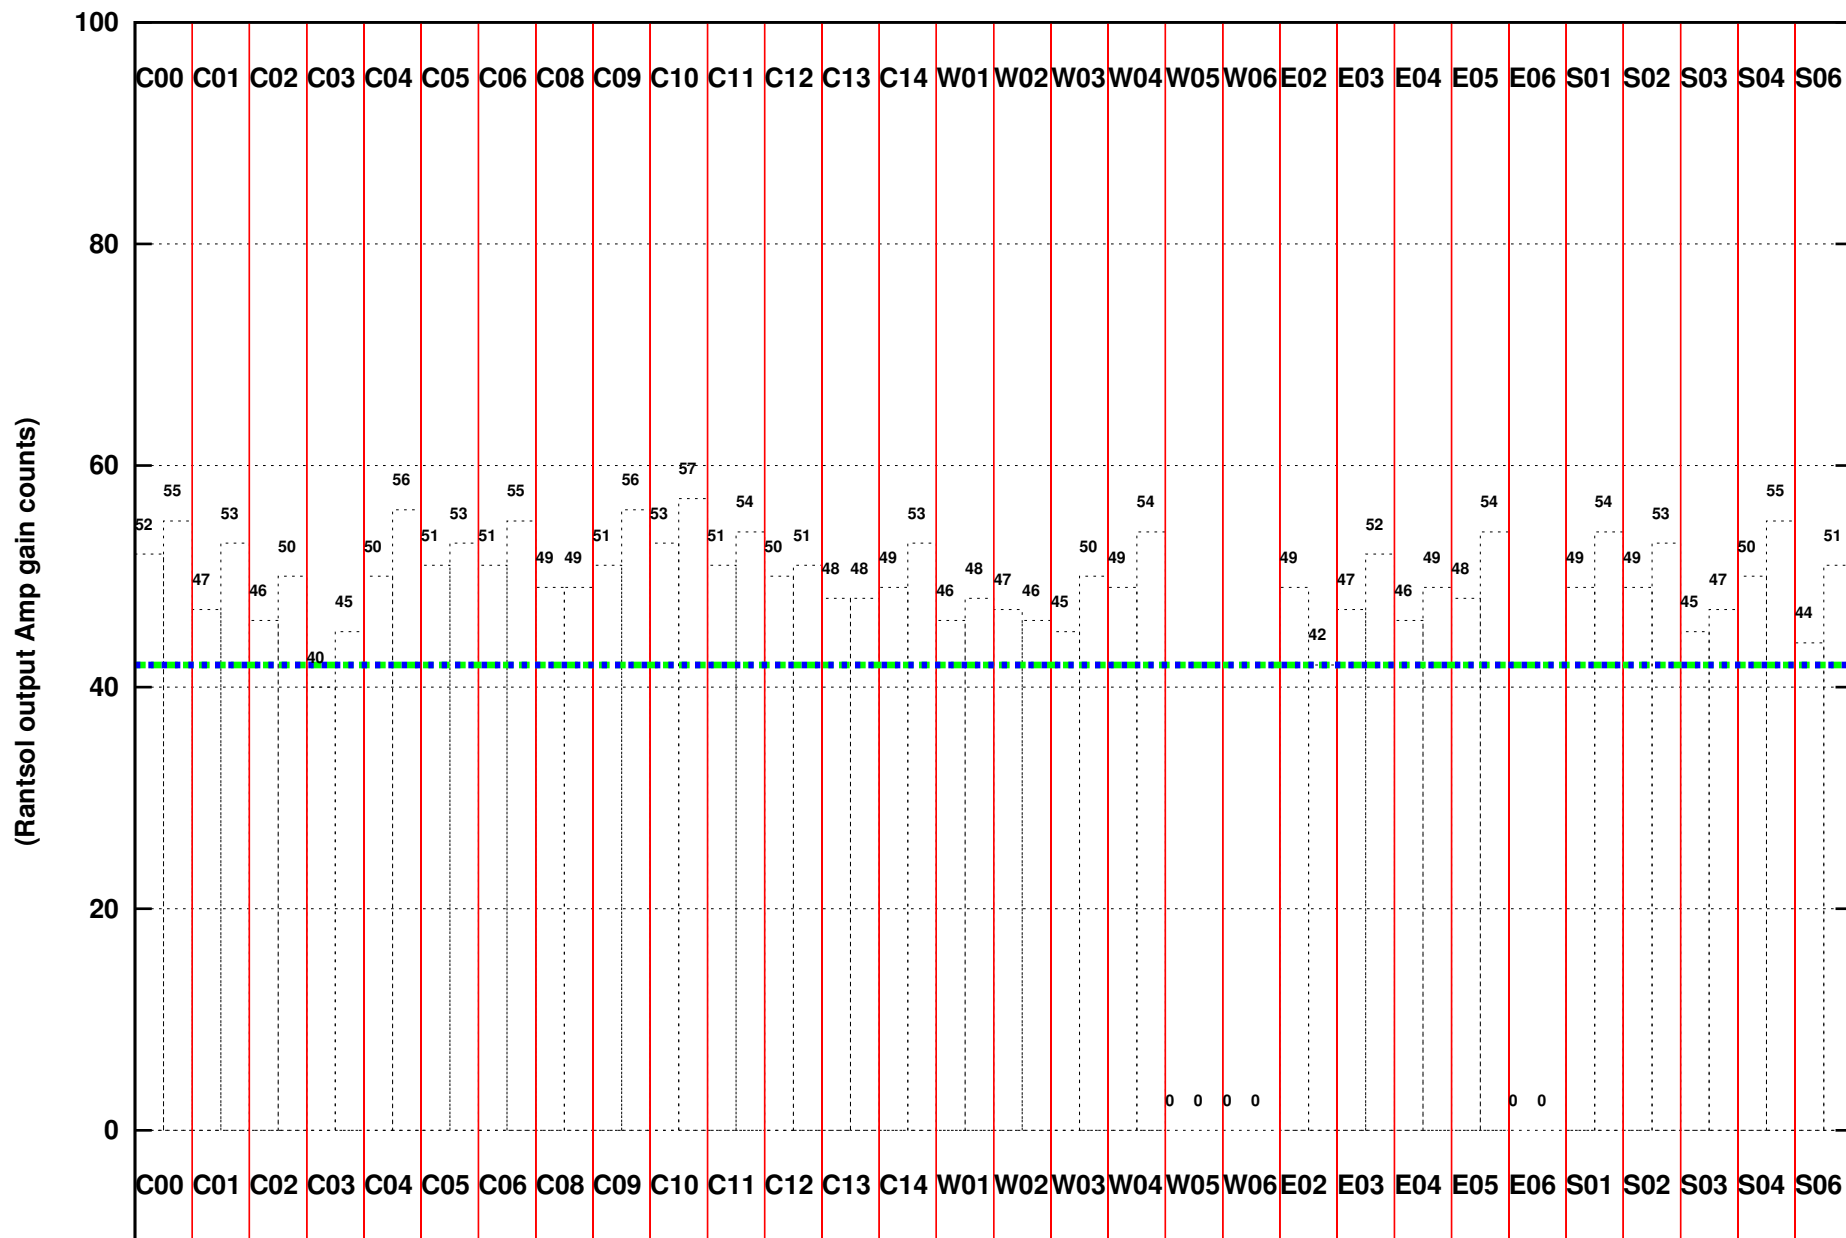

FRINGE STATUS (Rf:1194.733,1194.733 MHz., LO1:1125.000,1125.000 MHz., LO4/5:130.267,174.733 MHz.)

(File:/gsbifrddata/04apr/ddtb163_04apr2015.lta, scan:0, chan:80, Src:3C286, Date:04Apr2015 03:45:33)