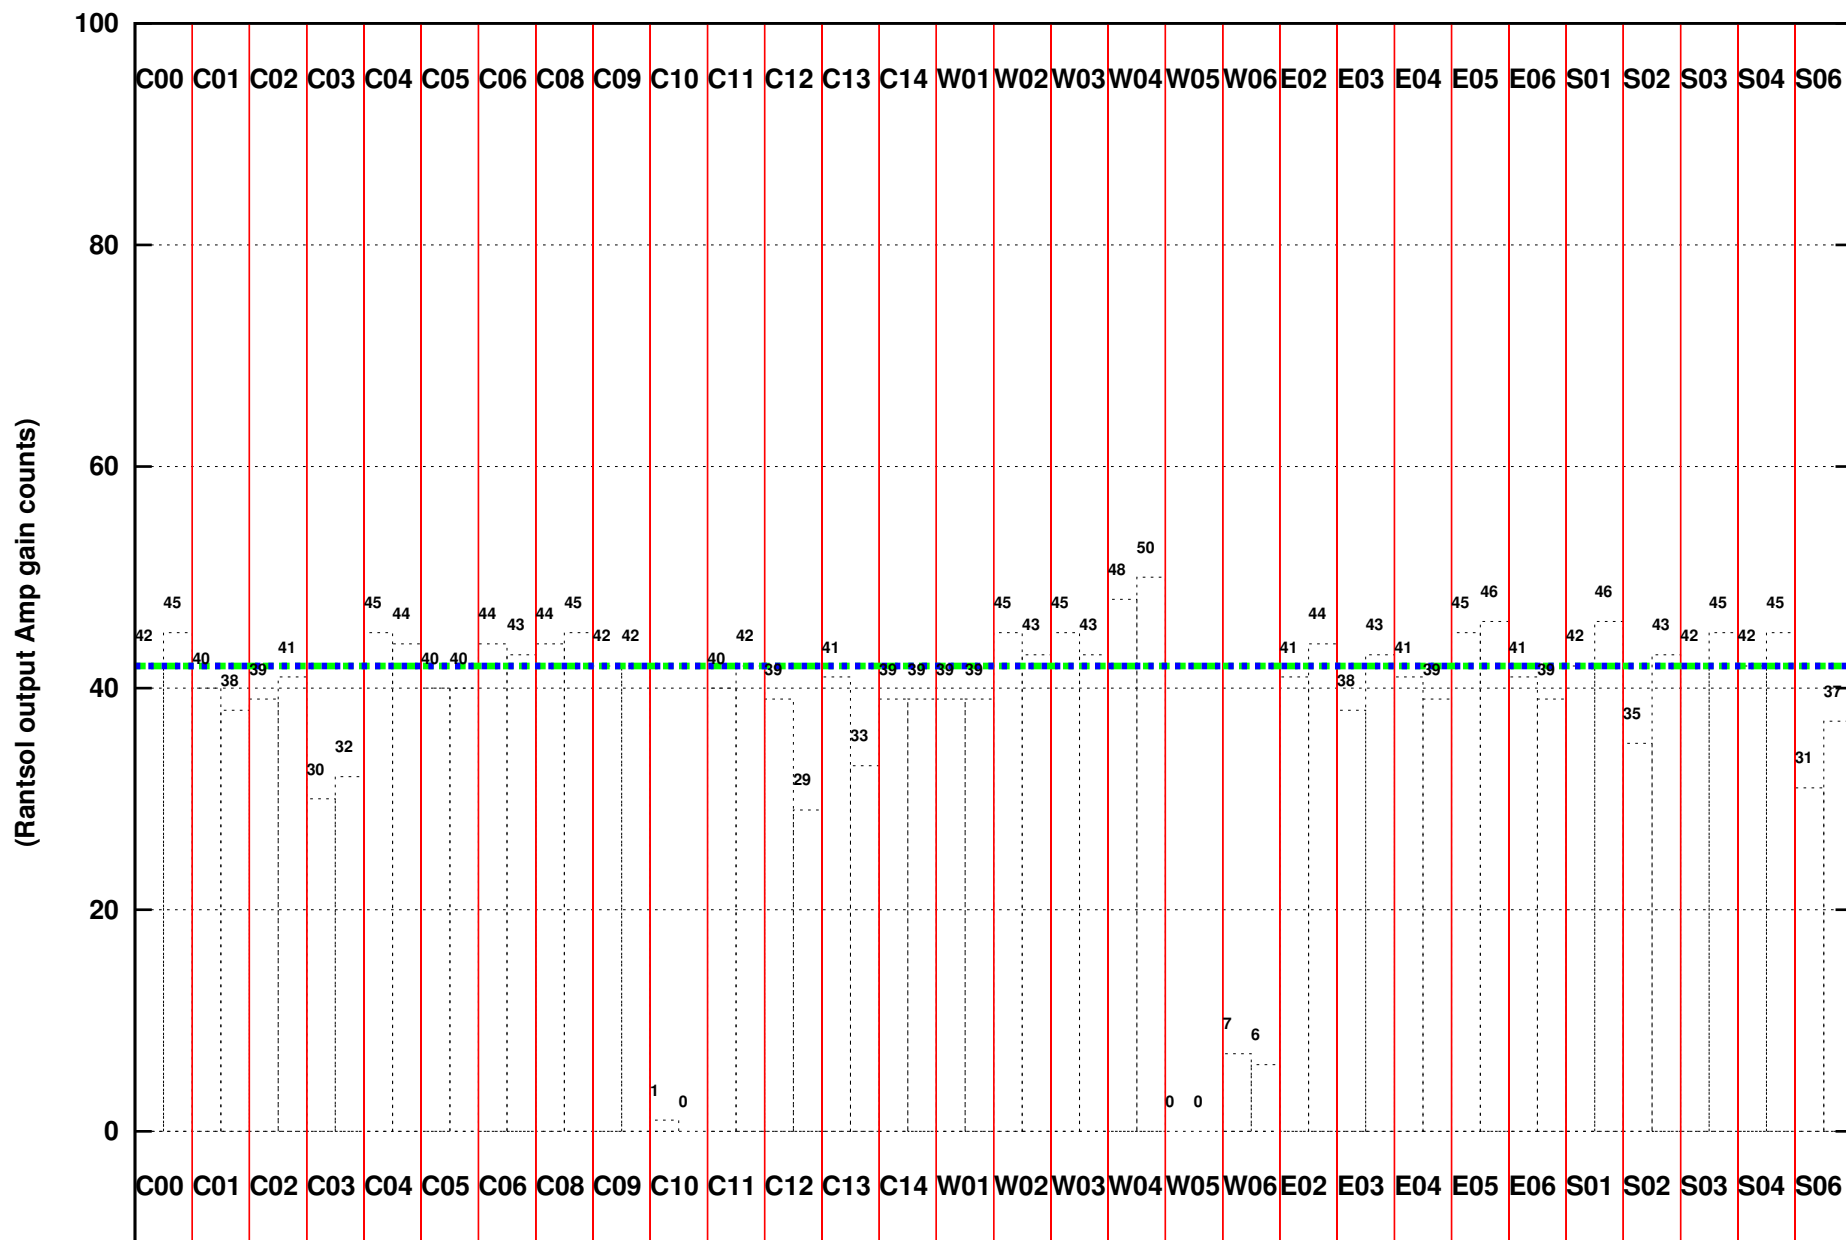

FRINGE STATUS (Rf:1410.717,1410.717 MHz., LO1:1340.000,1340.000 MHz., LO4/5:129.283,175.717 MHz.)

(File:/gsbifrddata/24apr/28_048_24apr2015.lta, scan:0, chan:80, Src:3C48, Date:24Apr2015 17:22:02)