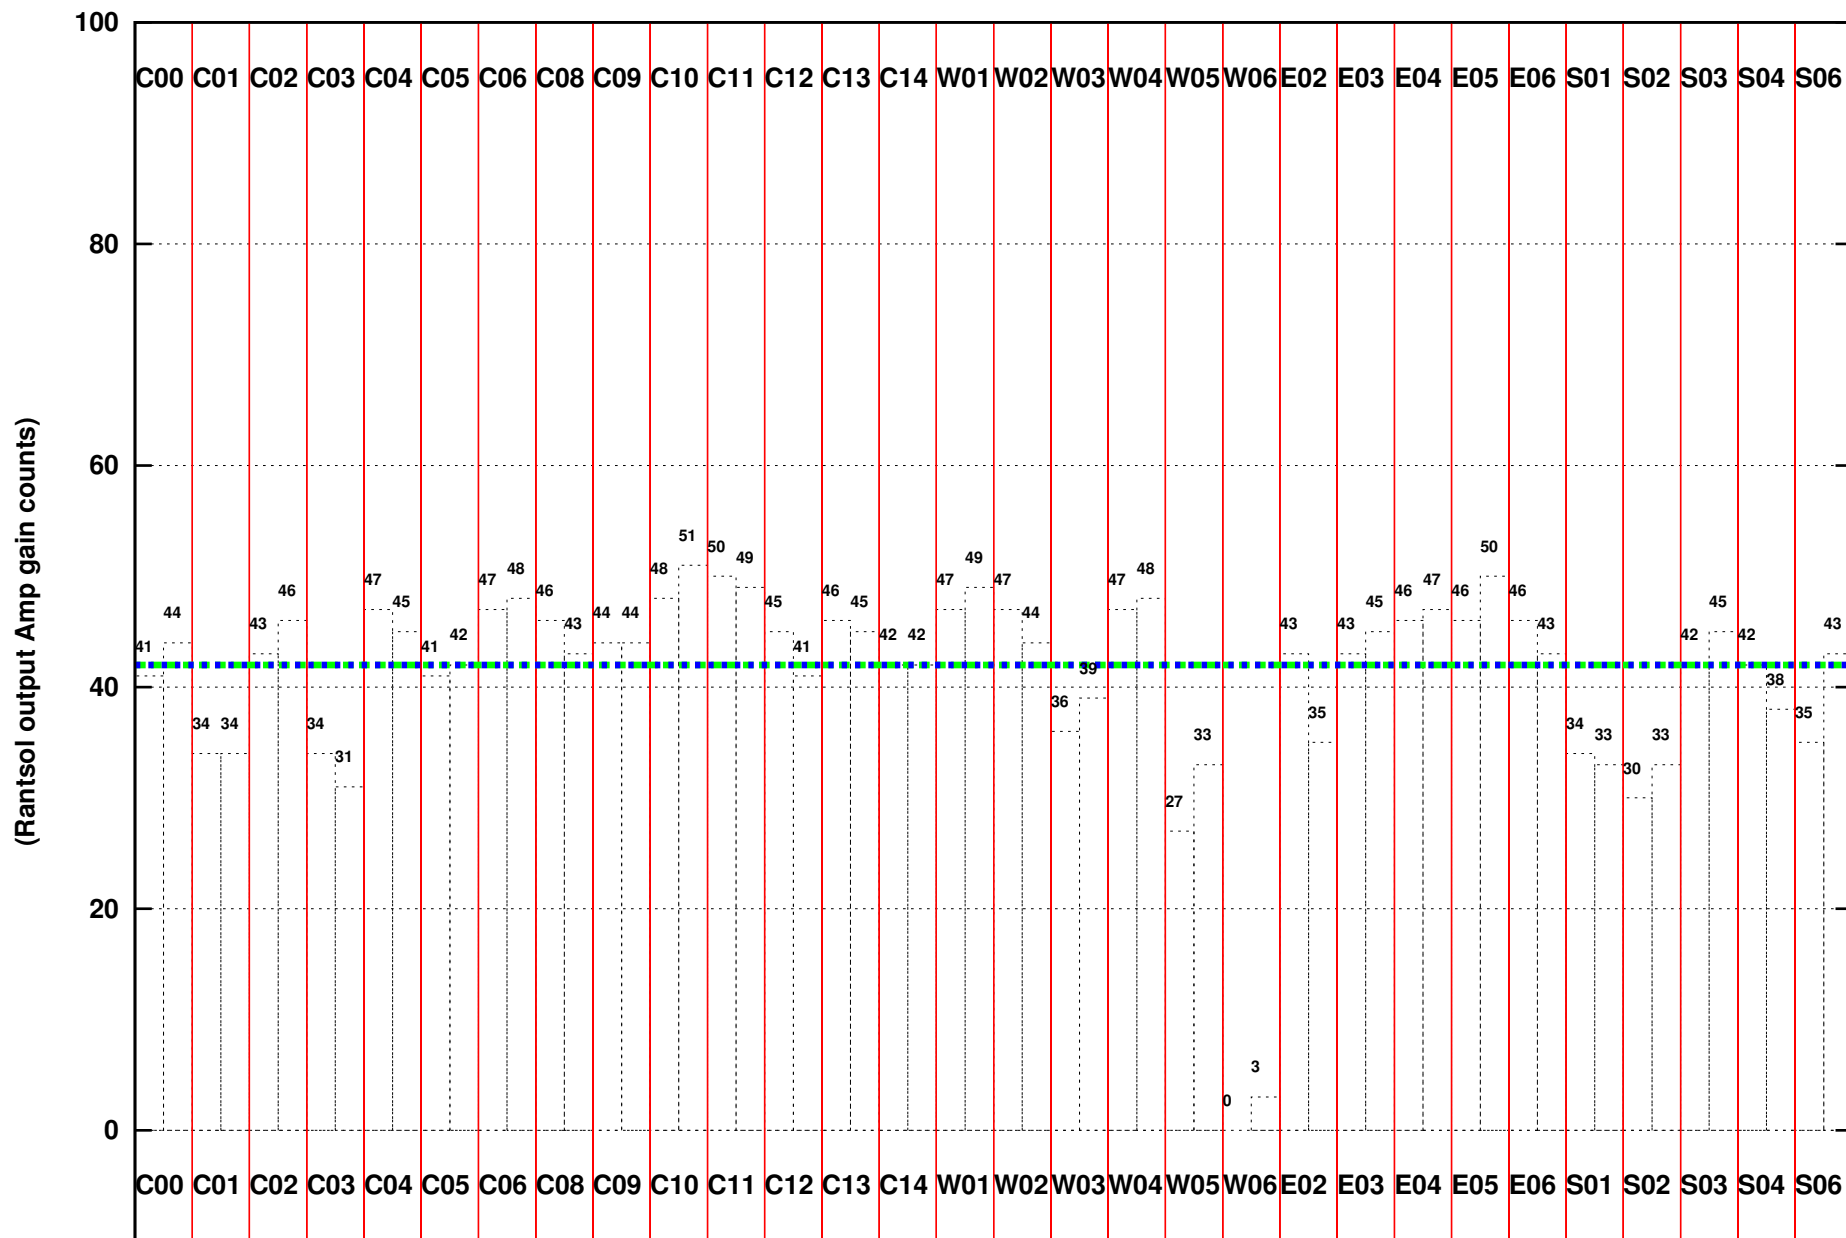

FRINGE STATUS (Rf:1174.903,1174.903 MHz., LO1:1105.000,1105.000 MHz., LO4/5:130.097,174.903 MHz.)

( File:/gsbifrddata/25apr/28\_008\_25apr2015.lta, scan:0, chan:80, Src:3C48, Date:25Apr2015 08:38:39)