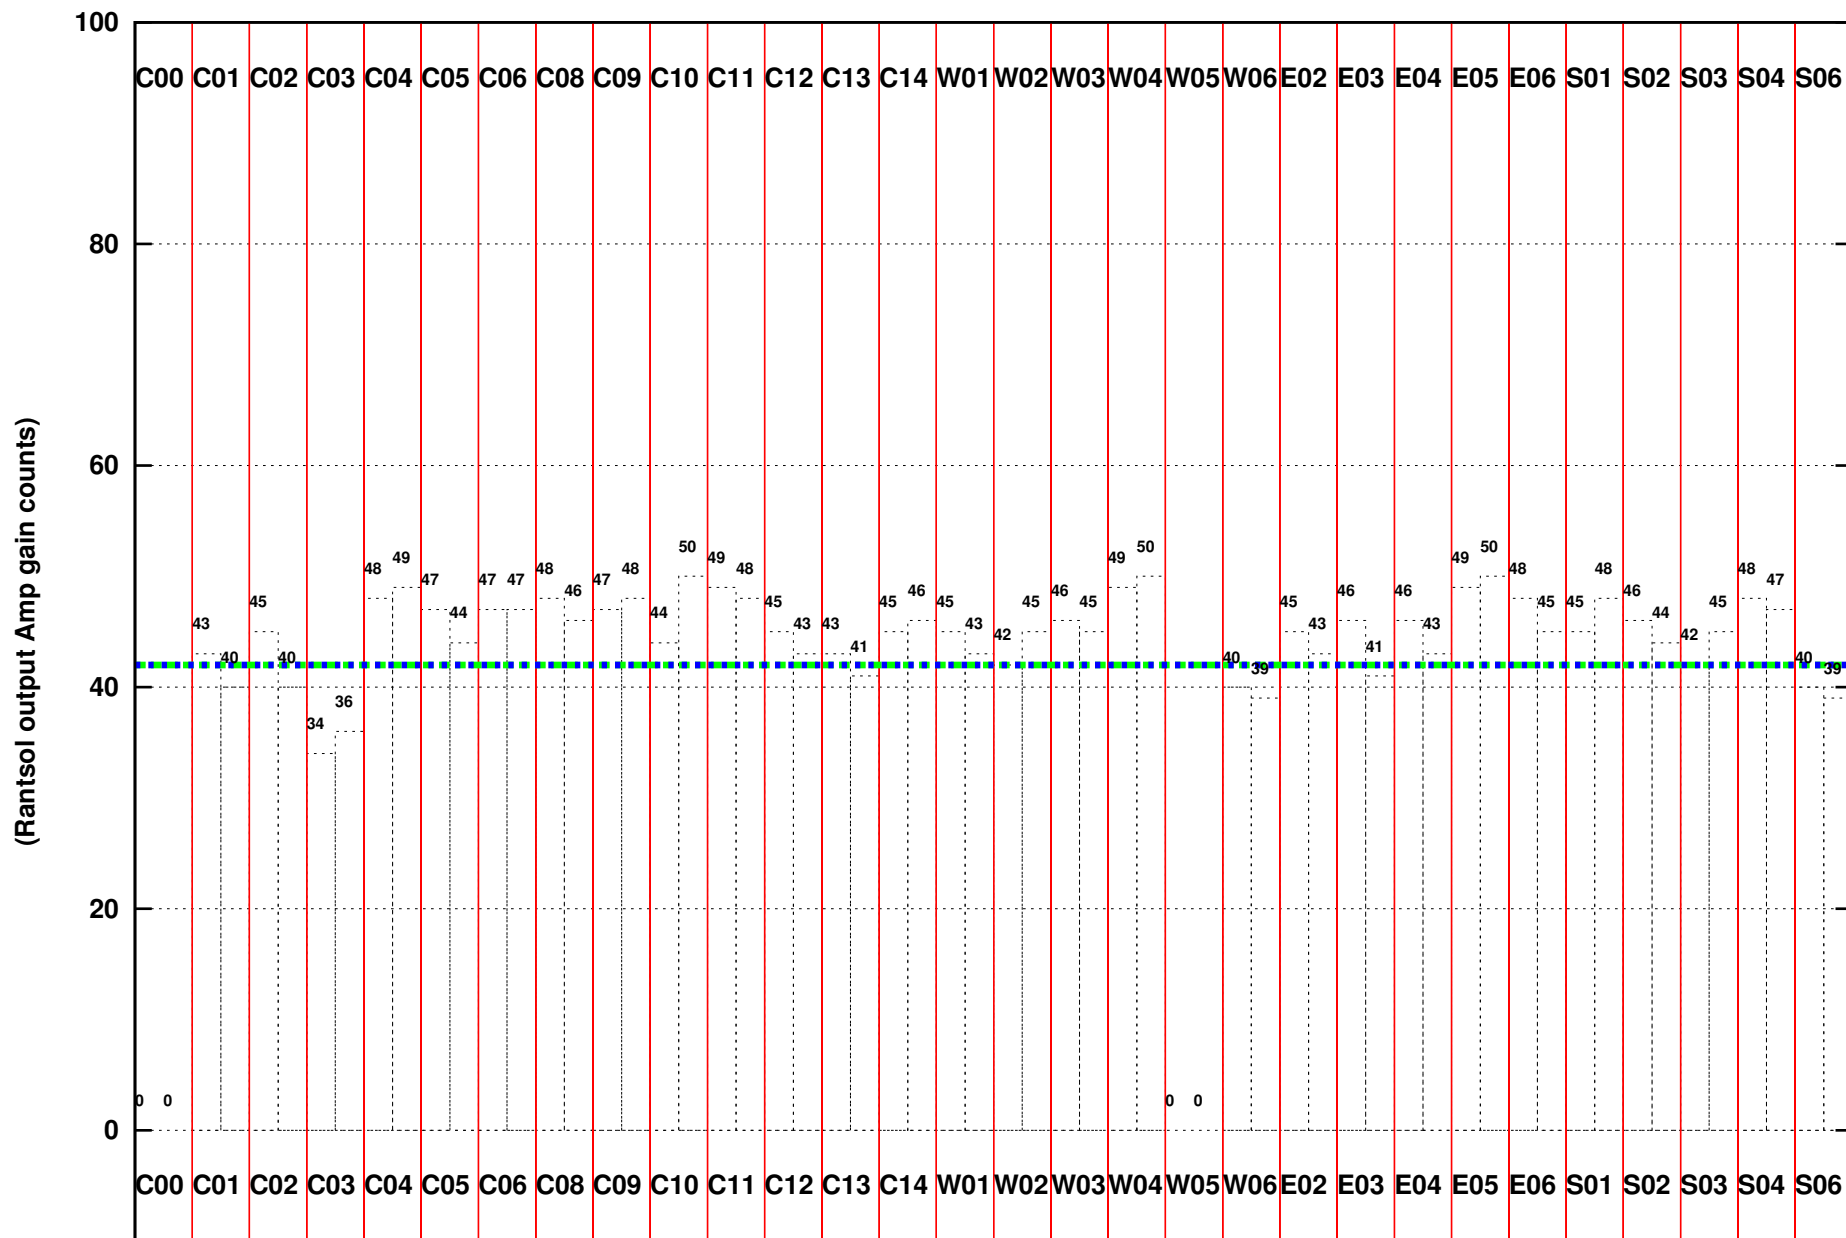

FRINGE STATUS (Rf:1284.227,1284.227 MHz., LO1:1215.000,1215.000 MHz., LO4/5:130.773,174.227 MHz.)

( File:/gsbifrddata/25apr/28\_008\_25apr2015.lta.1, scan:0, chan:80, Src:3C147, Date:25Apr2015 14:23:18)