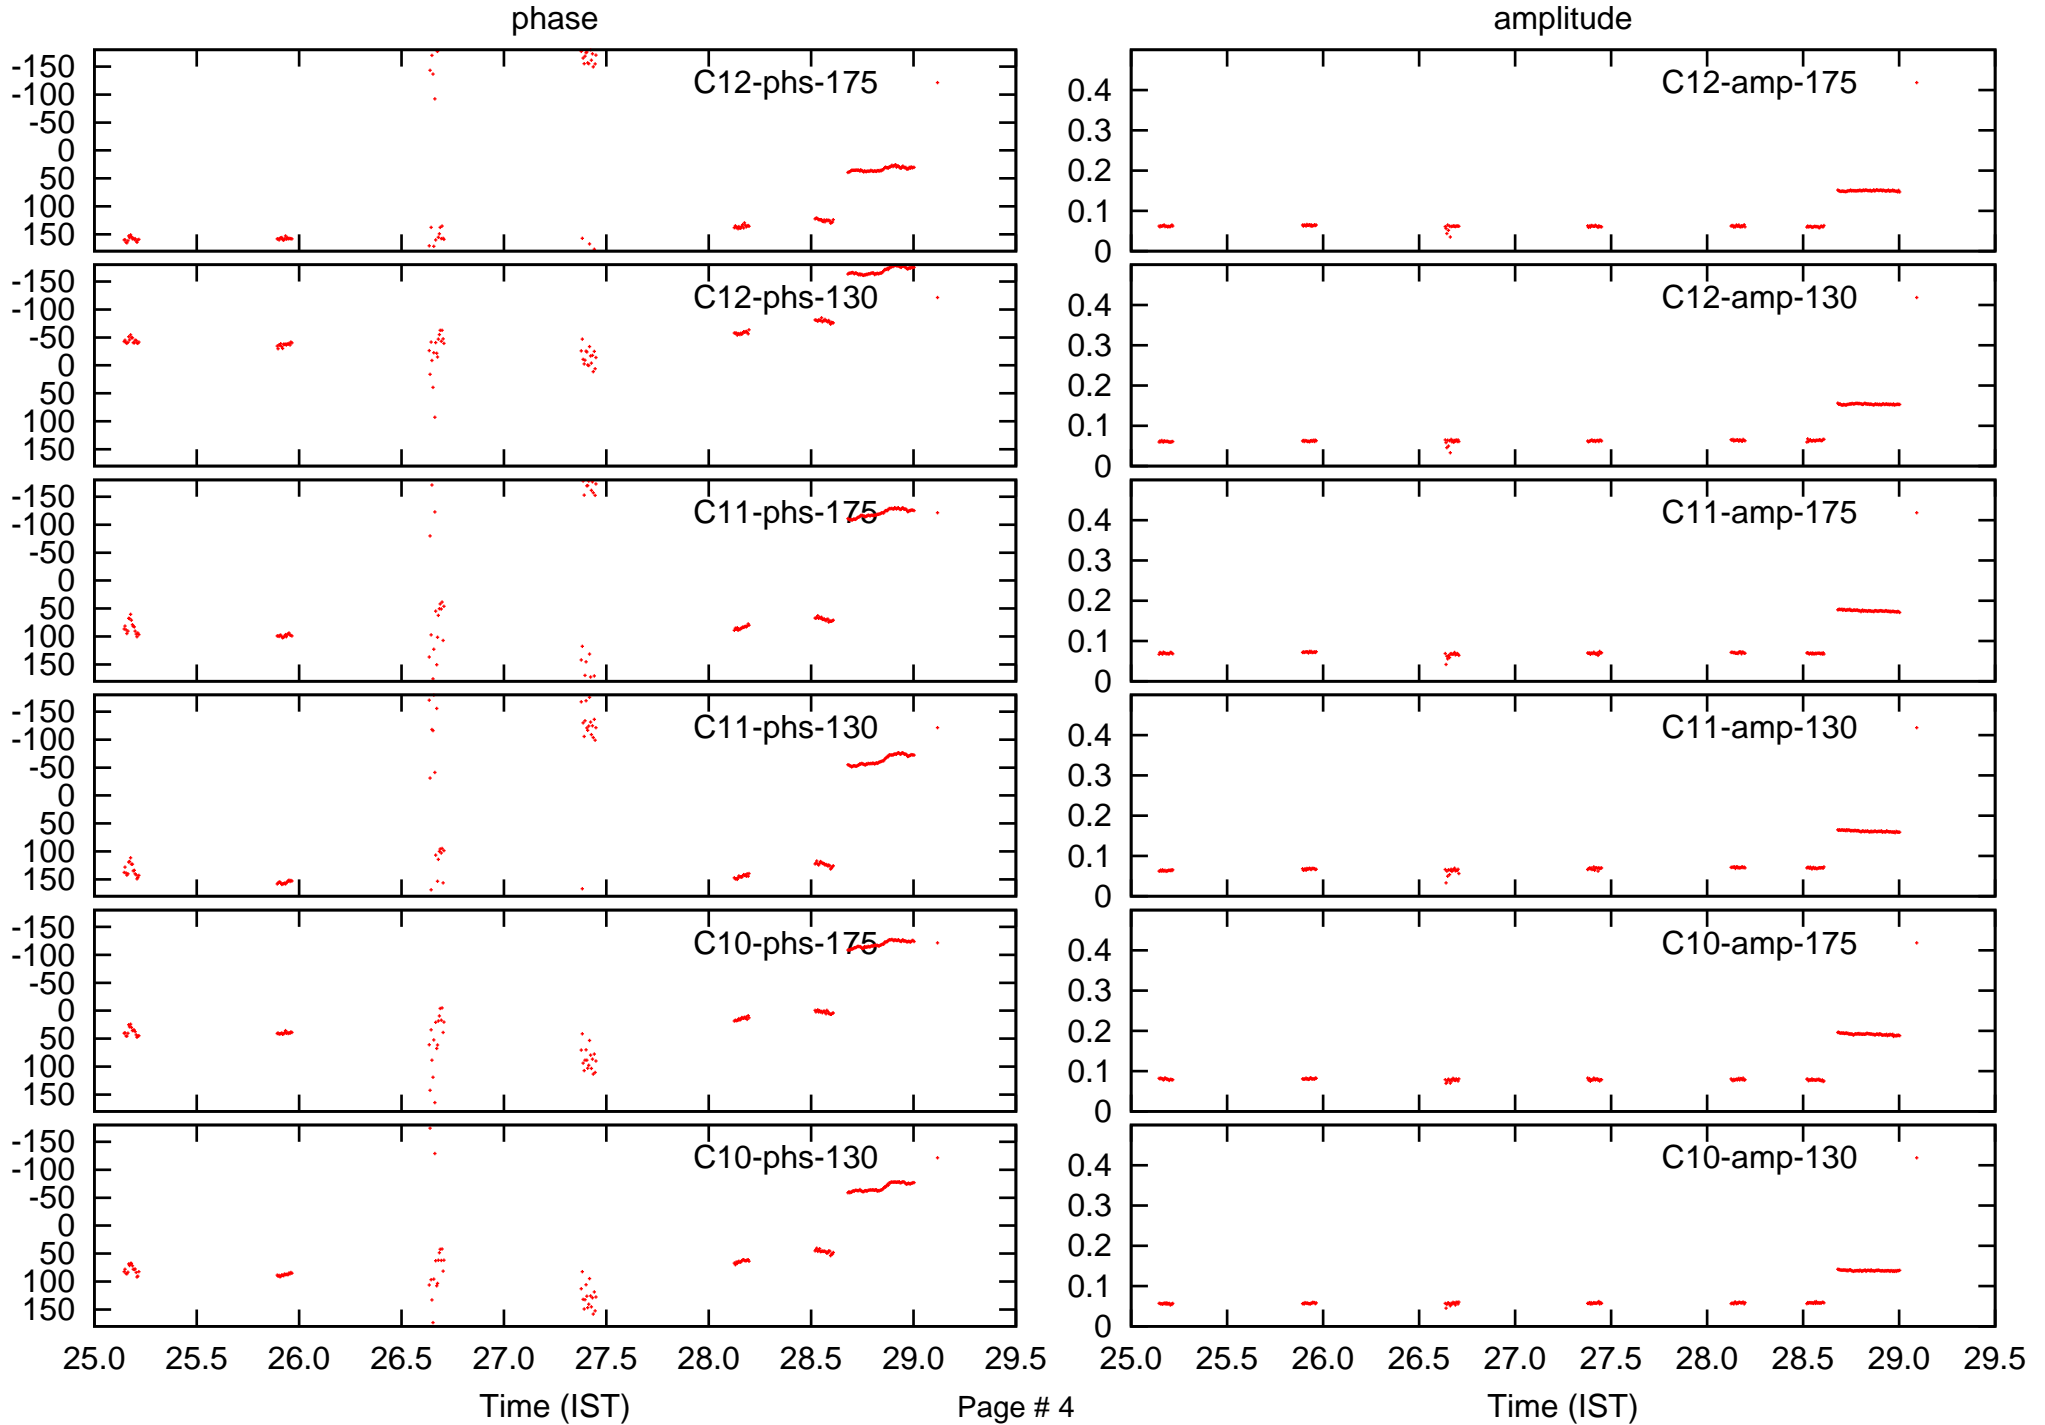

phase

amplitude

Time (IST)

Time (IST)

phase

amplitude

25.0 25.5 26.0 26.5 27.0 27.5 28.0 28.5 29.0 29.5

25.0 25.5 26.0 26.5 27.0 27.5 28.0 28.5 29.0 29.5

phase

amplitude

25.0 25.5 26.0 26.5 27.0 27.5 28.0 28.5 29.0 29.5

25.0 25.5 26.0 26.5 27.0 27.5 28.0 28.5 29.0 29.5