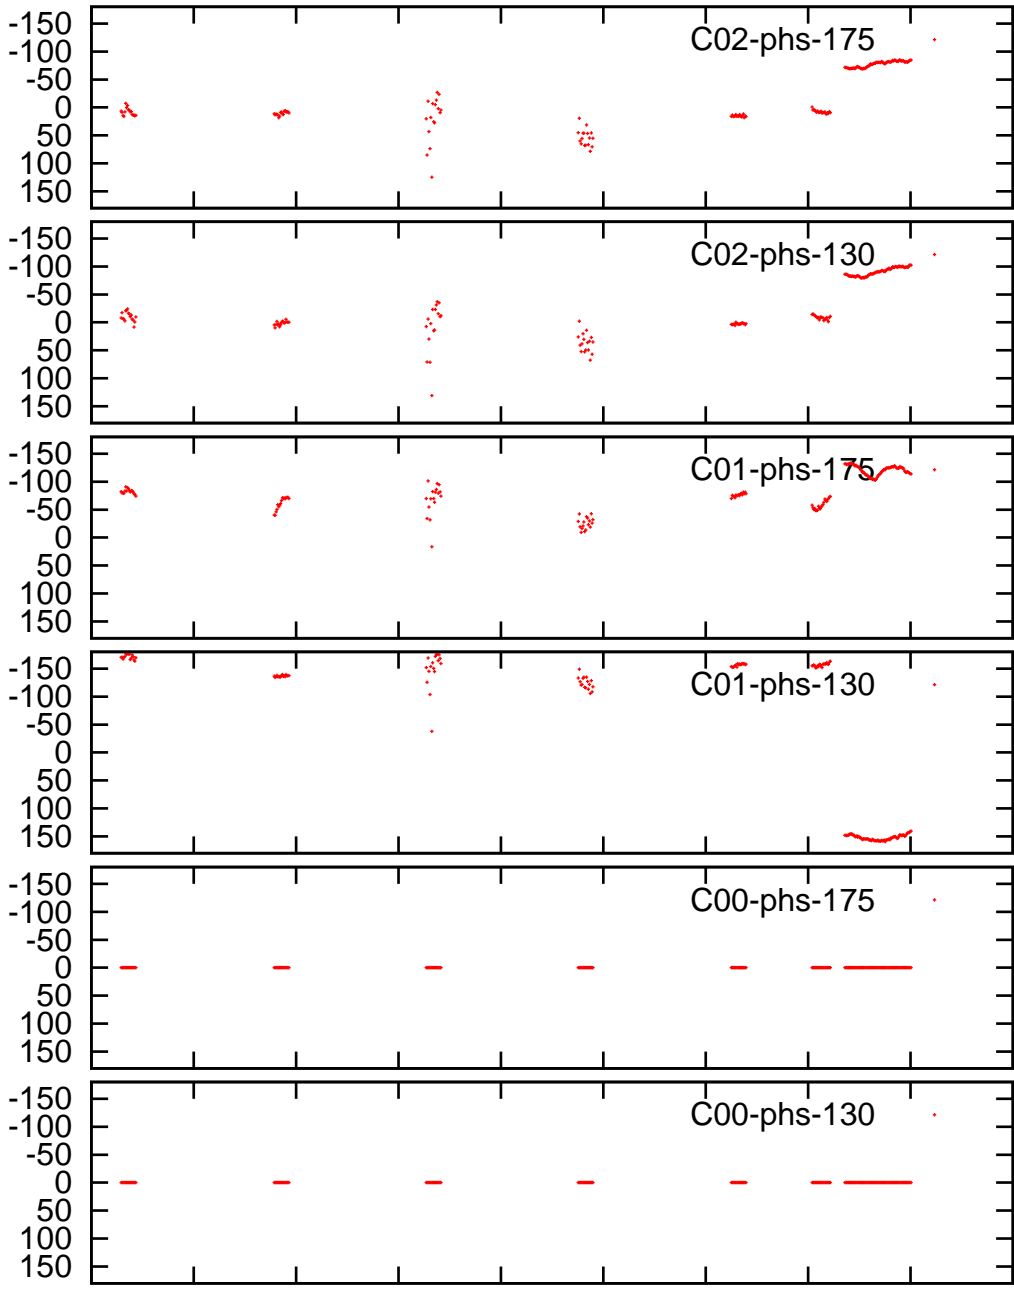

phase

amplitude

Time (IST)

Time (IST)

phase

amplitude

25.0 25.5 26.0 26.5 27.0 27.5 28.0 28.5 29.0 29.5

25.0 25.5 26.0 26.5 27.0 27.5 28.0 28.5 29.0 29.5

phase

amplitude

25.0 25.5 26.0 26.5 27.0 27.5 28.0 28.5 29.0 29.5

25.0 25.5 26.0 26.5 27.0 27.5 28.0 28.5 29.0 29.5