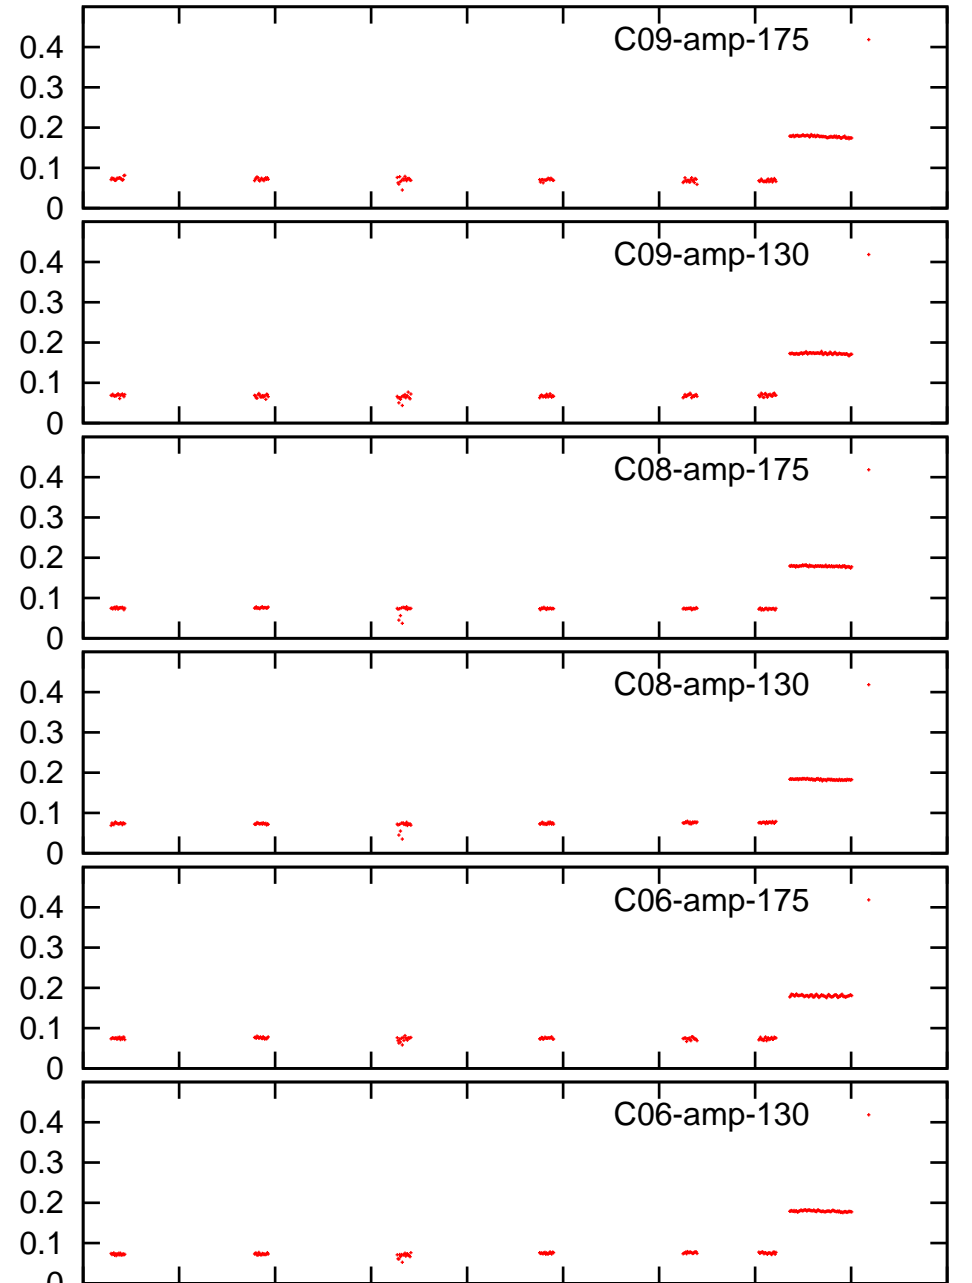

phase

amplitude

Time (IST)

Time (IST)

phase

amplitude

25.0 25.5 26.0 26.5 27.0 27.5 28.0 28.5 29.0 29.5

25.0 25.5 26.0 26.5 27.0 27.5 28.0 28.5 29.0 29.5

phase

amplitude

25.0 25.5 26.0 26.5 27.0 27.5 28.0 28.5 29.0 29.5

25.0 25.5 26.0 26.5 27.0 27.5 28.0 28.5 29.0 29.5