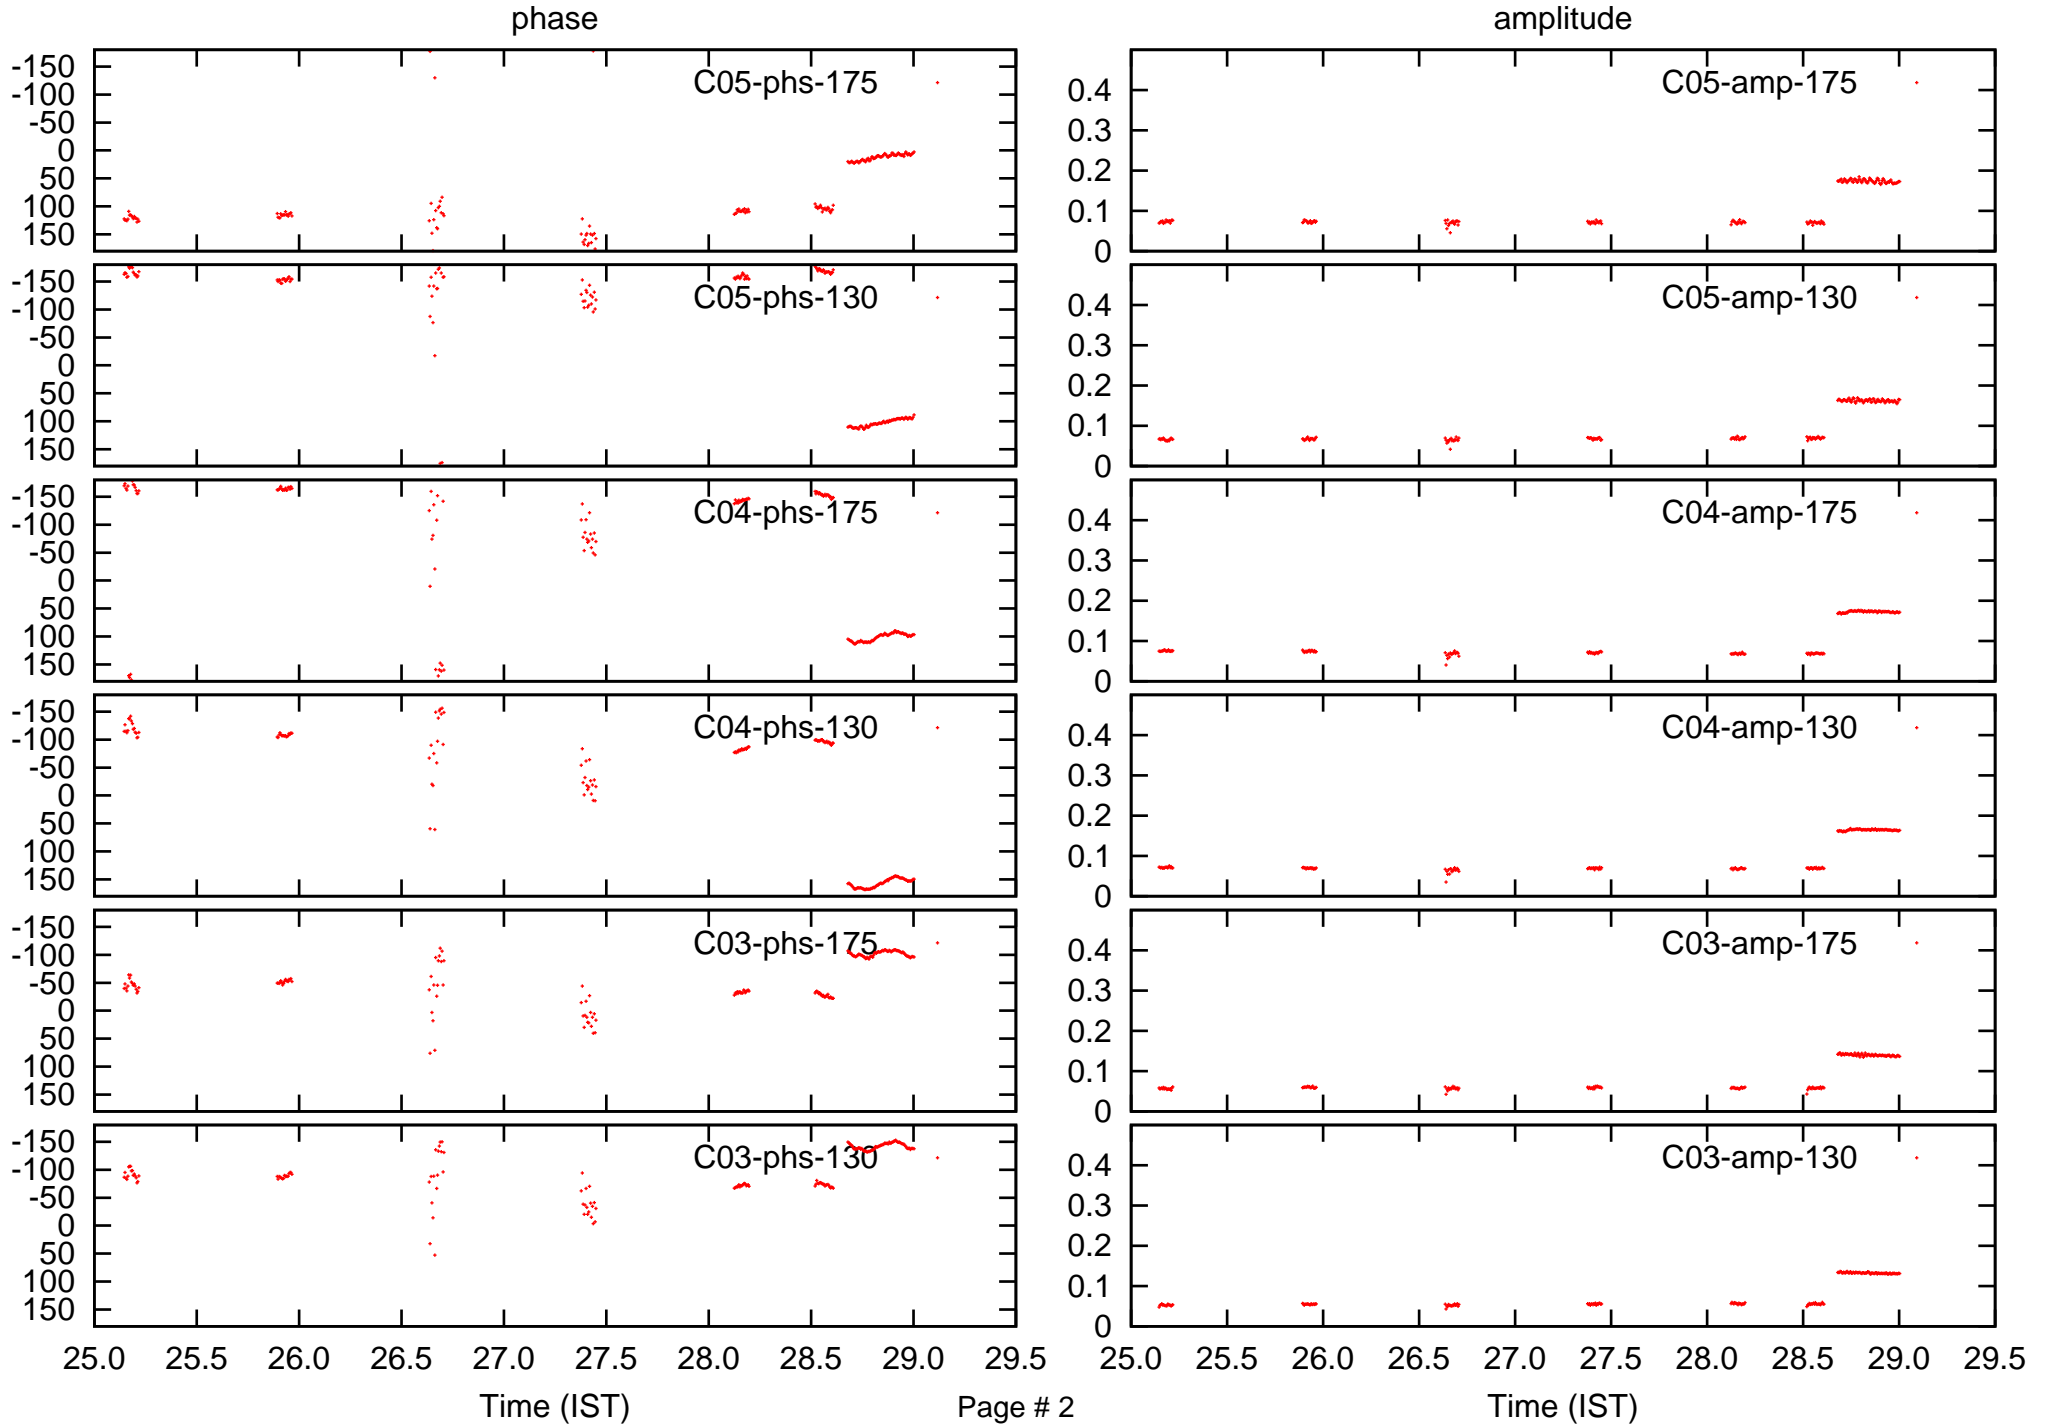

phase

amplitude

Time (IST)

Time (IST)

phase

amplitude

25.0 25.5 26.0 26.5 27.0 27.5 28.0 28.5 29.0 29.5

25.0 25.5 26.0 26.5 27.0 27.5 28.0 28.5 29.0 29.5

phase

amplitude

25.0 25.5 26.0 26.5 27.0 27.5 28.0 28.5 29.0 29.5

25.0 25.5 26.0 26.5 27.0 27.5 28.0 28.5 29.0 29.5