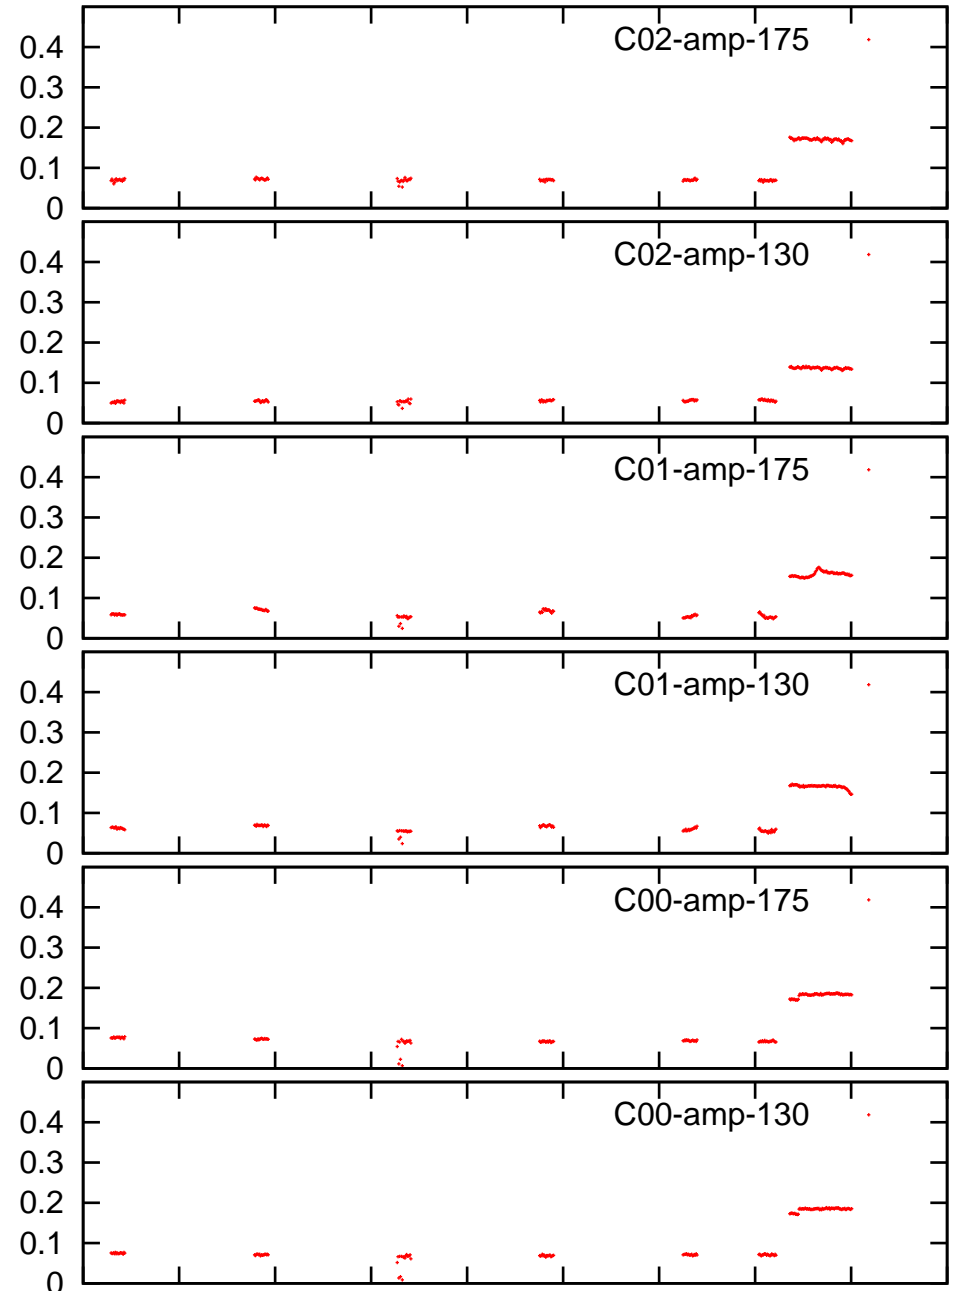

phase

amplitude

Time (IST)

Time (IST)

phase

amplitude

25.0 25.5 26.0 26.5 27.0 27.5 28.0 28.5 29.0 29.5

25.0 25.5 26.0 26.5 27.0 27.5 28.0 28.5 29.0 29.5

phase

amplitude

25.0 25.5 26.0 26.5 27.0 27.5 28.0 28.5 29.0 29.5

25.0 25.5 26.0 26.5 27.0 27.5 28.0 28.5 29.0 29.5