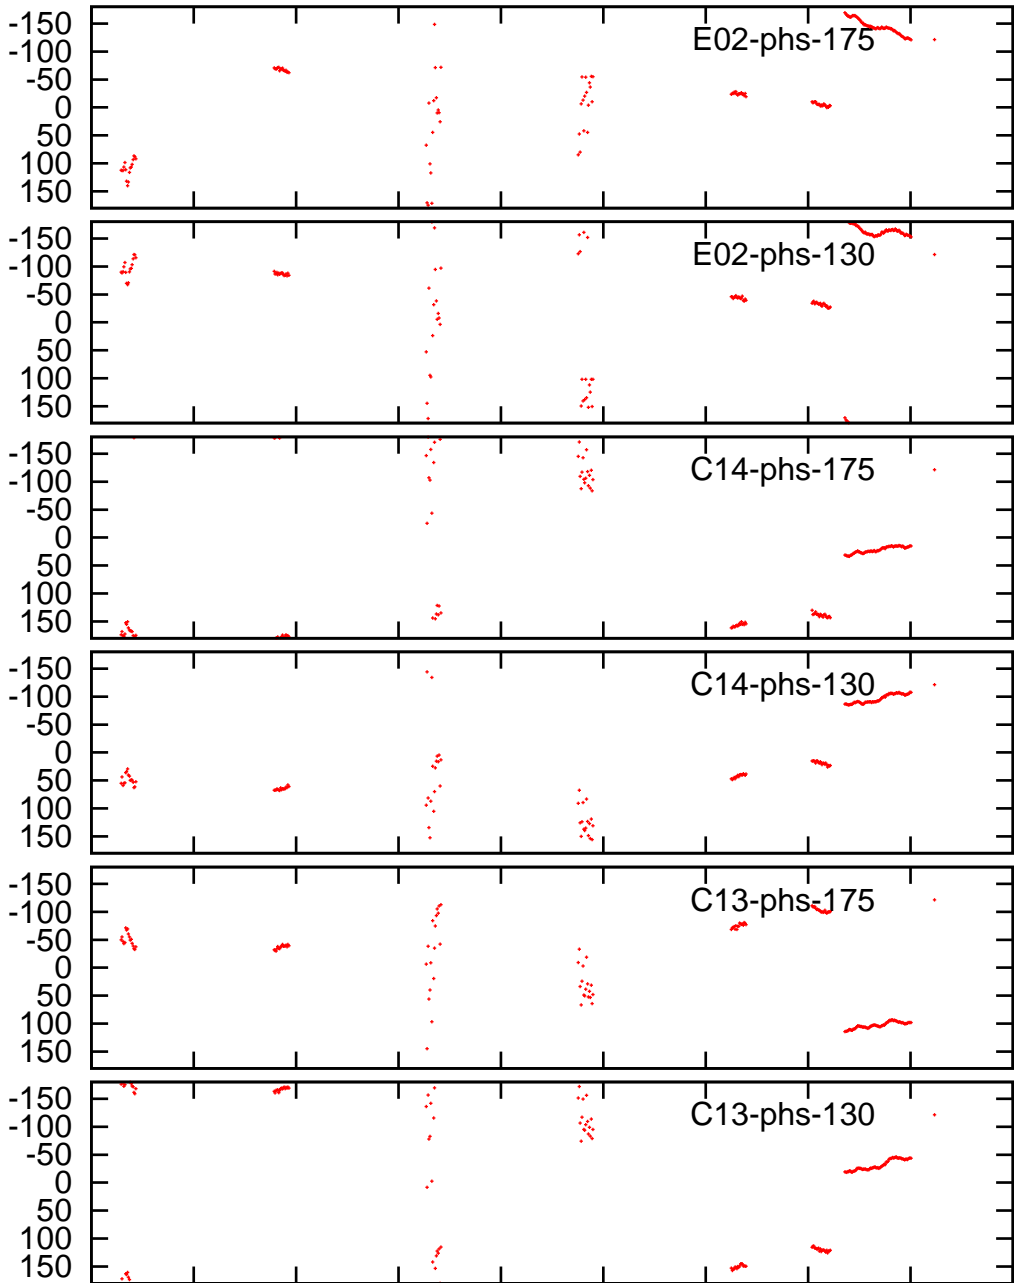

phase

amplitude

Time (IST)

Time (IST)

phase

amplitude

25.0 25.5 26.0 26.5 27.0 27.5 28.0 28.5 29.0 29.5

25.0 25.5 26.0 26.5 27.0 27.5 28.0 28.5 29.0 29.5

phase

amplitude

25.0 25.5 26.0 26.5 27.0 27.5 28.0 28.5 29.0 29.5

25.0 25.5 26.0 26.5 27.0 27.5 28.0 28.5 29.0 29.5