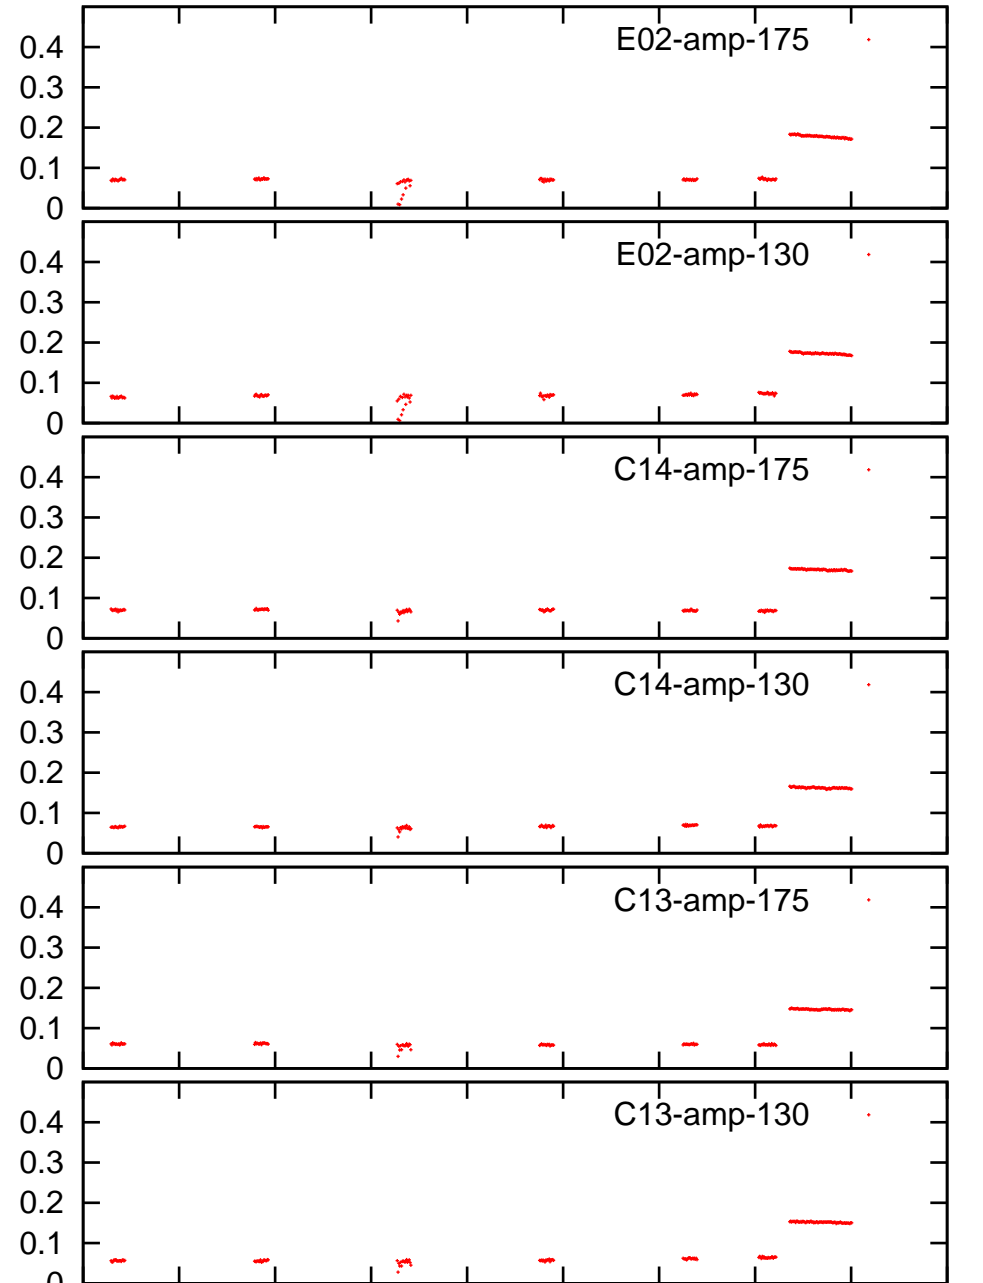

phase

amplitude

Time (IST)

Time (IST)

phase

amplitude

25.0 25.5 26.0 26.5 27.0 27.5 28.0 28.5 29.0 29.5

25.0 25.5 26.0 26.5 27.0 27.5 28.0 28.5 29.0 29.5

phase

amplitude

25.0 25.5 26.0 26.5 27.0 27.5 28.0 28.5 29.0 29.5

25.0 25.5 26.0 26.5 27.0 27.5 28.0 28.5 29.0 29.5