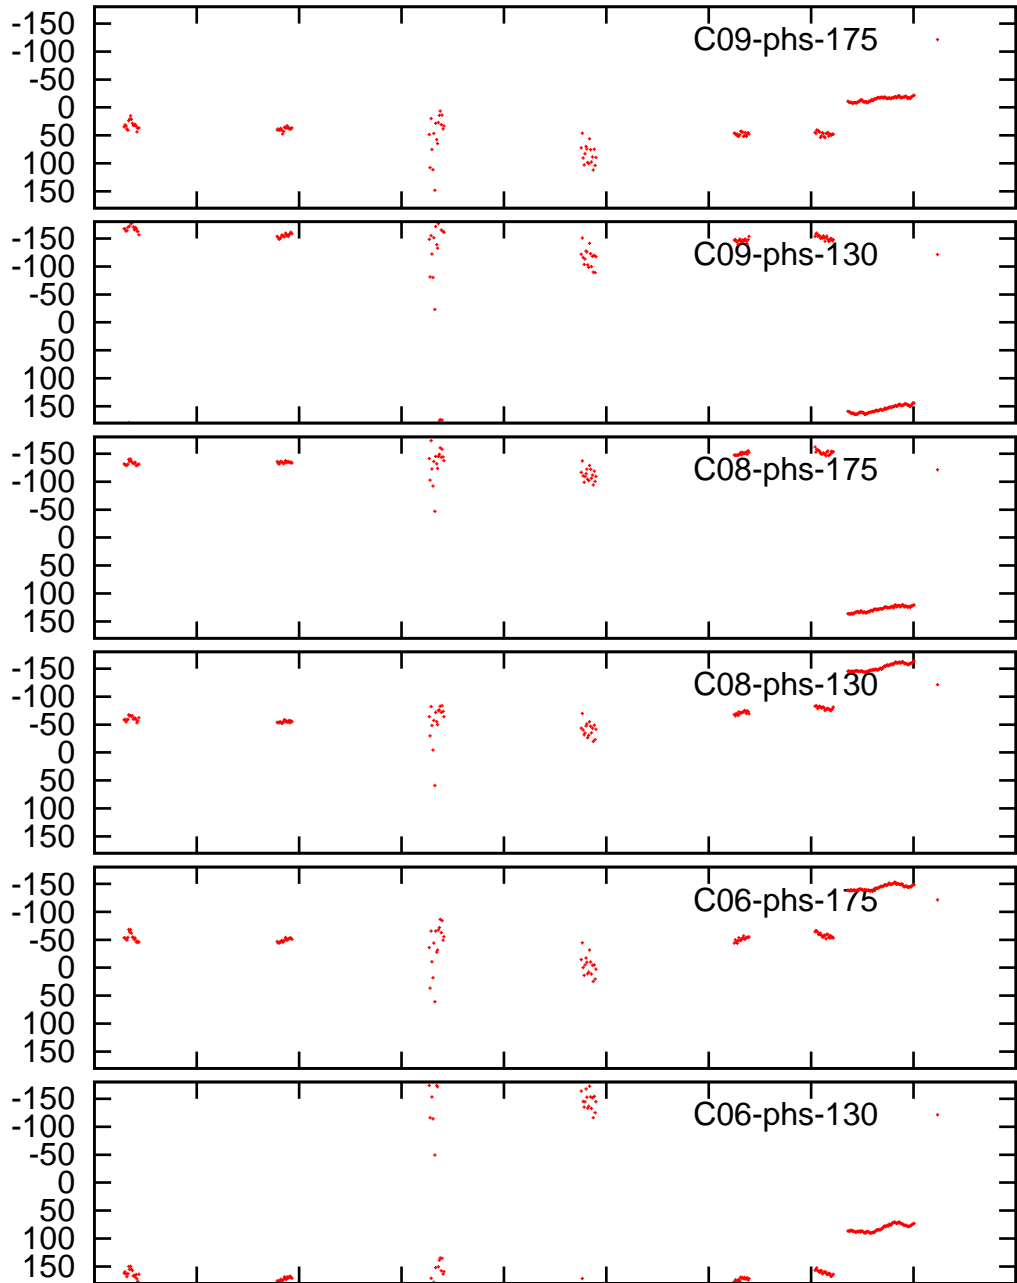

phase

amplitude

Time (IST)

Time (IST)

phase

amplitude

25.0 25.5 26.0 26.5 27.0 27.5 28.0 28.5 29.0 29.5

25.0 25.5 26.0 26.5 27.0 27.5 28.0 28.5 29.0 29.5

phase

amplitude

25.0 25.5 26.0 26.5 27.0 27.5 28.0 28.5 29.0 29.5

25.0 25.5 26.0 26.5 27.0 27.5 28.0 28.5 29.0 29.5