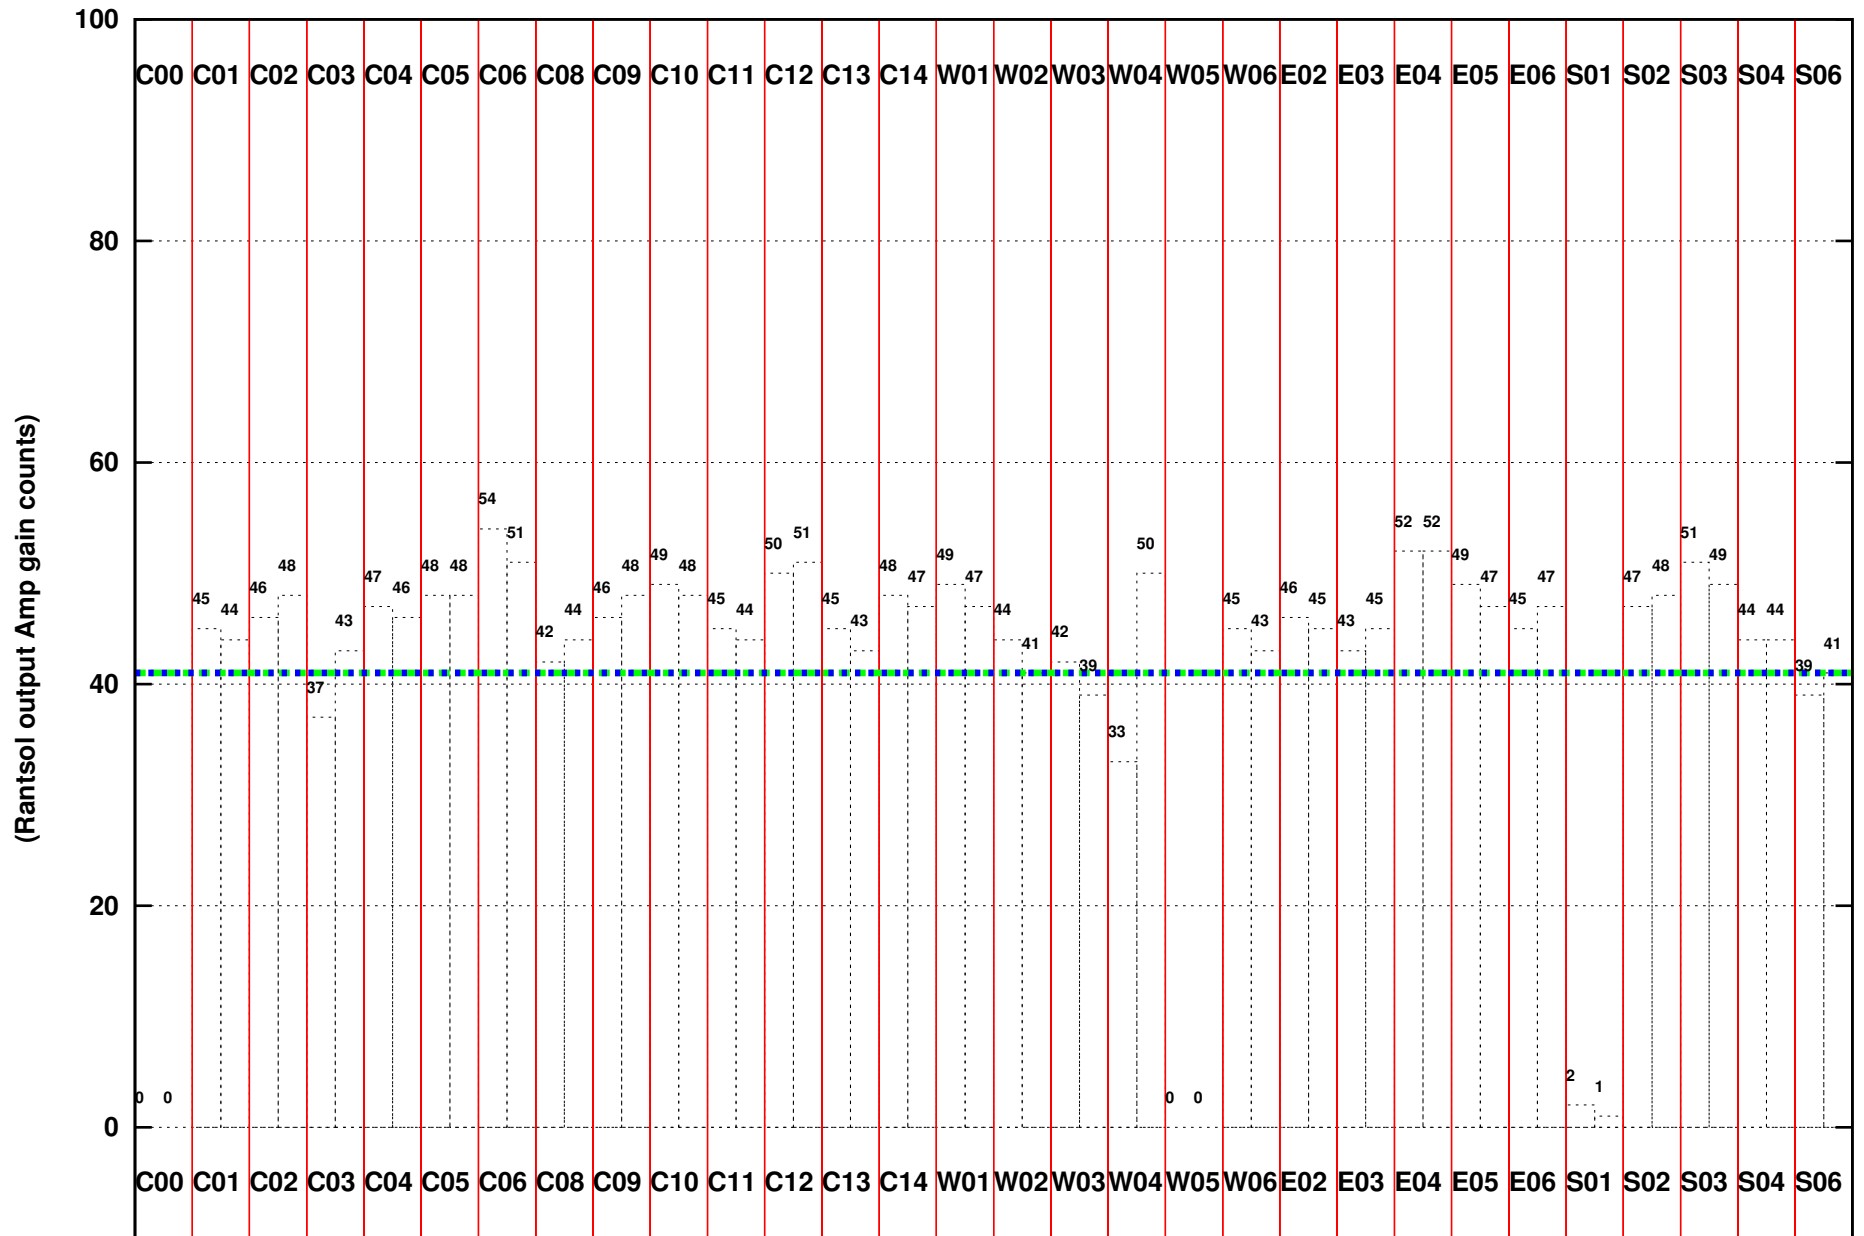

FRINGE STATUS (Rf:602.000,602.000 MHz., LO1:540.000,540.000 MHz., LO4/5:138.000,167.000 MHz.)

( File:/gsbifrddata1/26apr/27\_020\_26apr15\_2s.lta, scan:0, chan:80, Src:3C147, Date:26Apr2015 12:46:48)