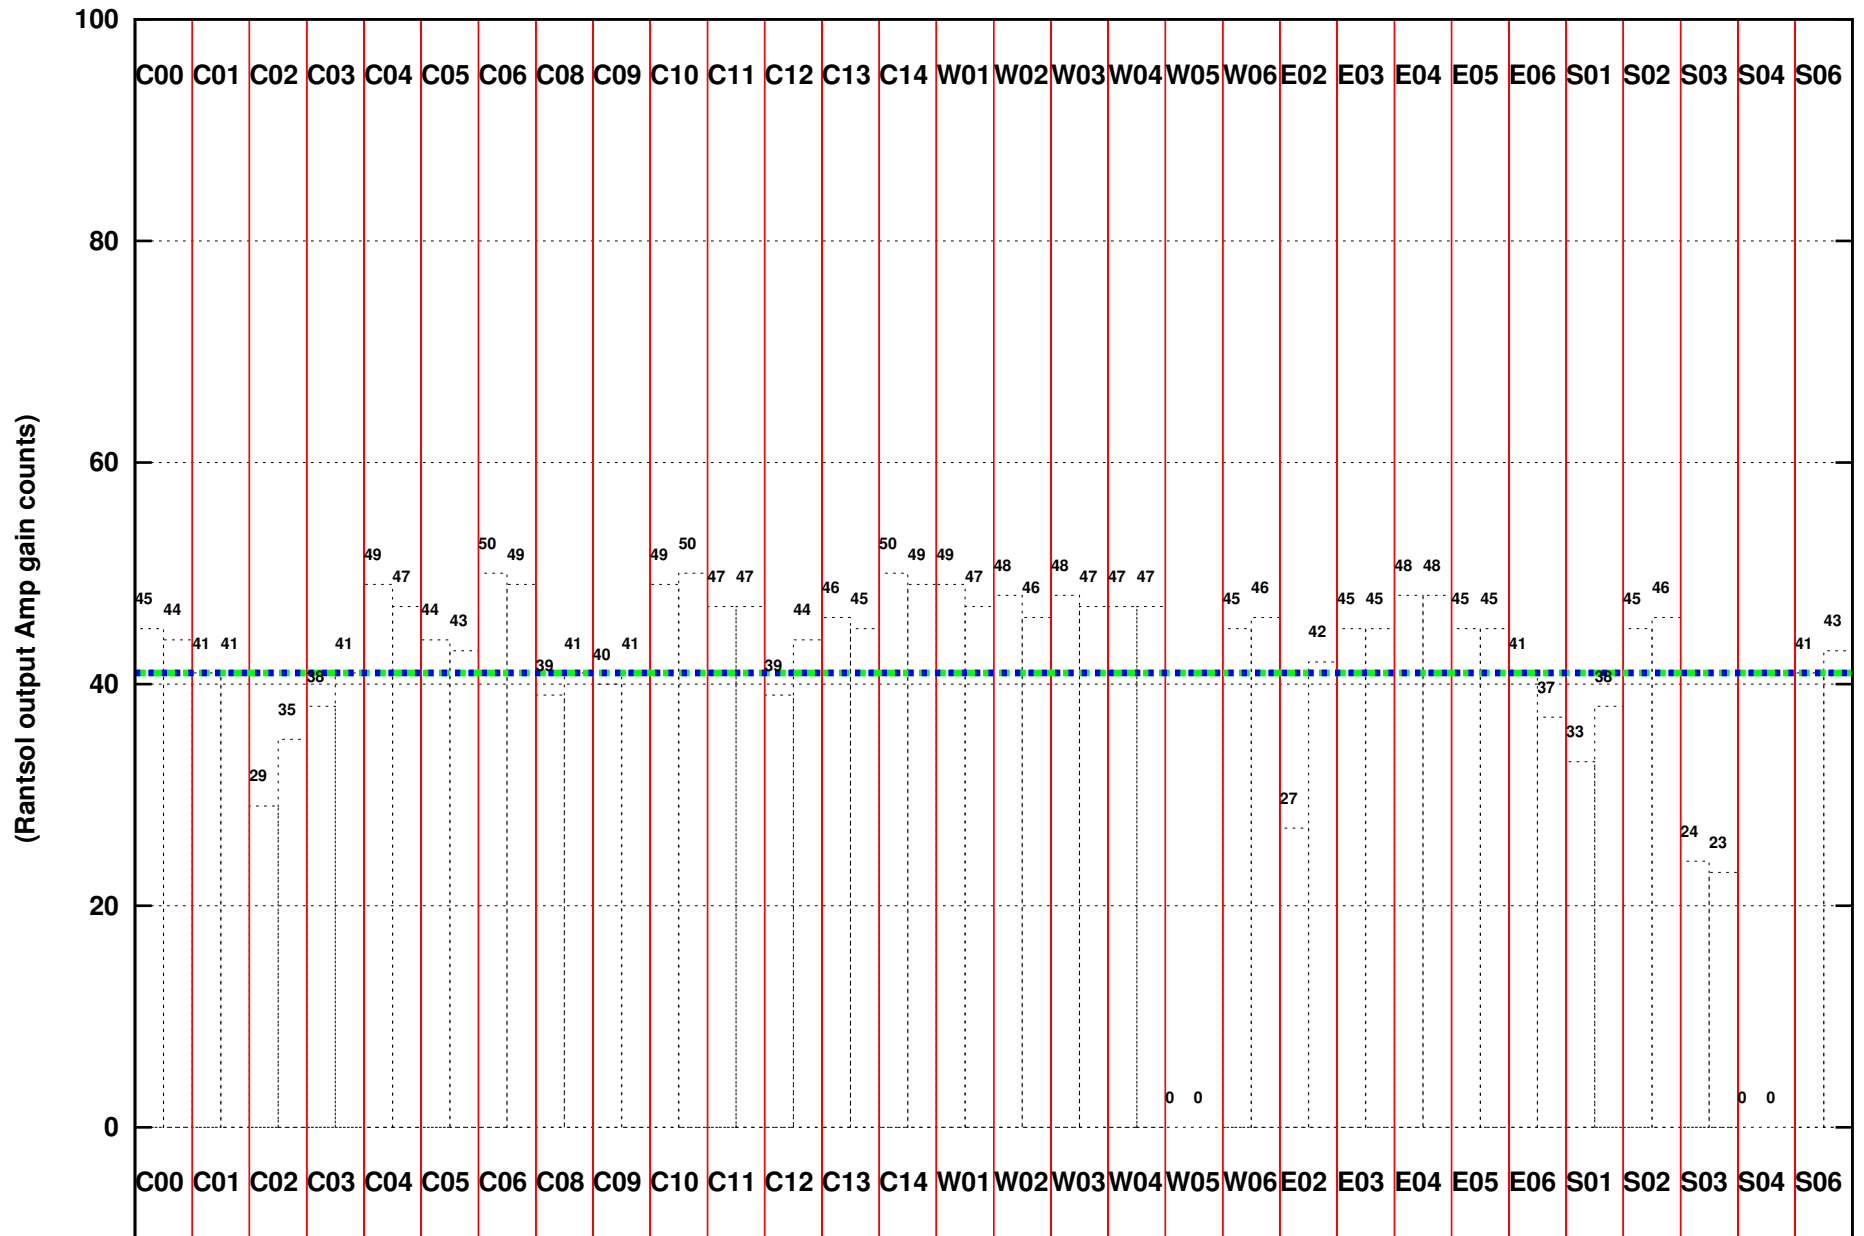

FRINGE STATUS (Rf:591.000,591.000 MHz., LO1:540.000,540.000 MHz., LO4/5:149.000,156.000 MHz.)

(File:/gsbifdata/02may/28_007_02may2015.lta, scan:0, chan:80, Src:3C48, Date:02May2015 10:49:02)